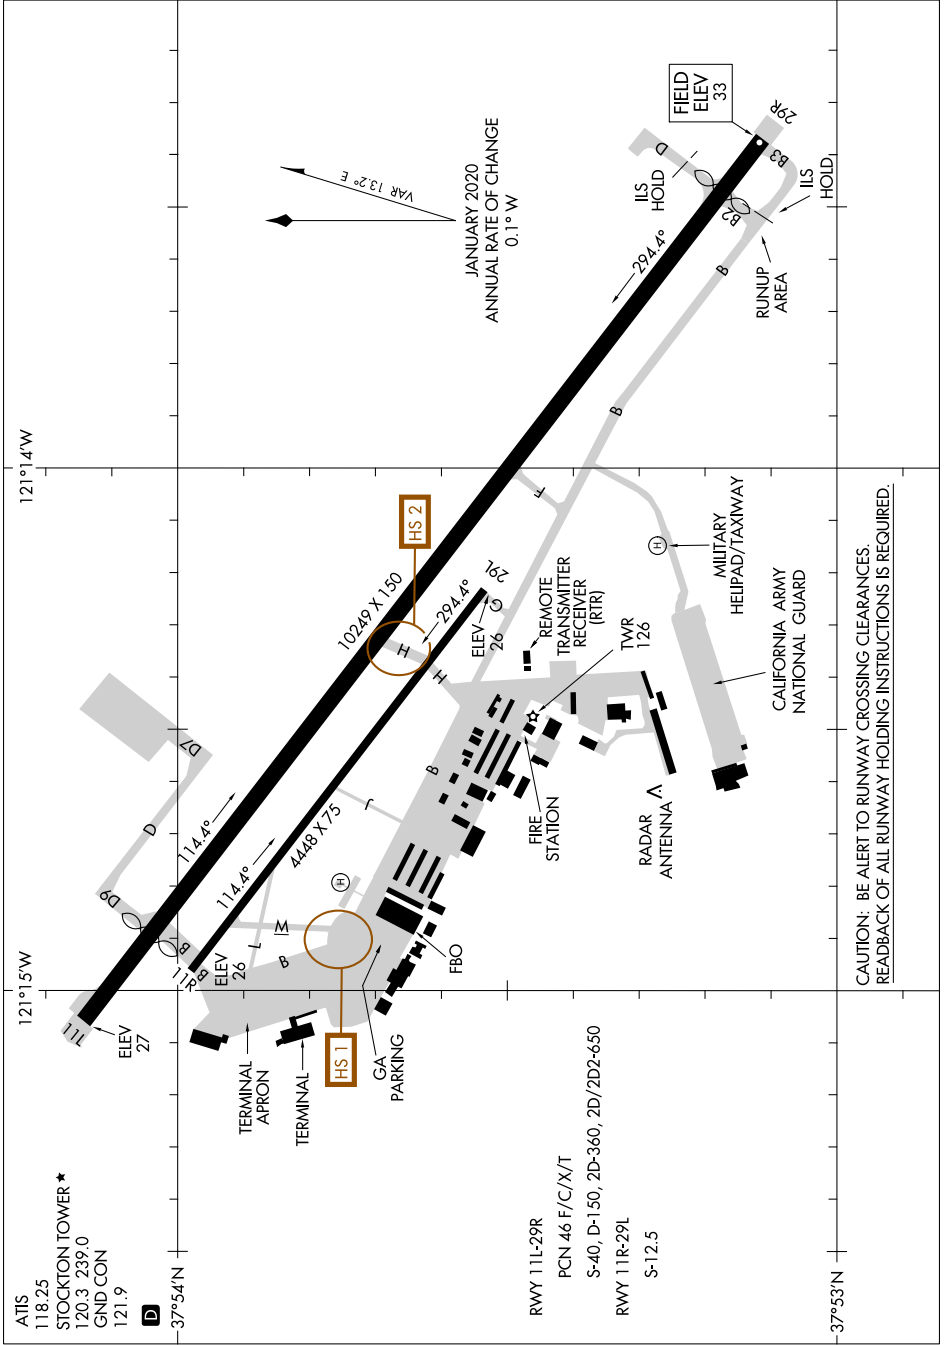

AIRPORT DIAGRAM

AL-407 (FAA)

STOCKTON METROPOLITAN (SCK)
STOCKTON, CALIFORNIA

SW-2, 31 DEC 2020 to 28 JAN 2021

CAUTION: BE ALERT TO RUNWAY CROSSING CLEARANCES.
READBACK OF ALL RUNWAY HOLDING INSTRUCTIONS IS REQUIRED.

SW-2, 31 DEC 2020 to 28 JAN 2021

AIRPORT DIAGRAM

STOCKTON, CALIFORNIA
STOCKTON METROPOLITAN (SCK)