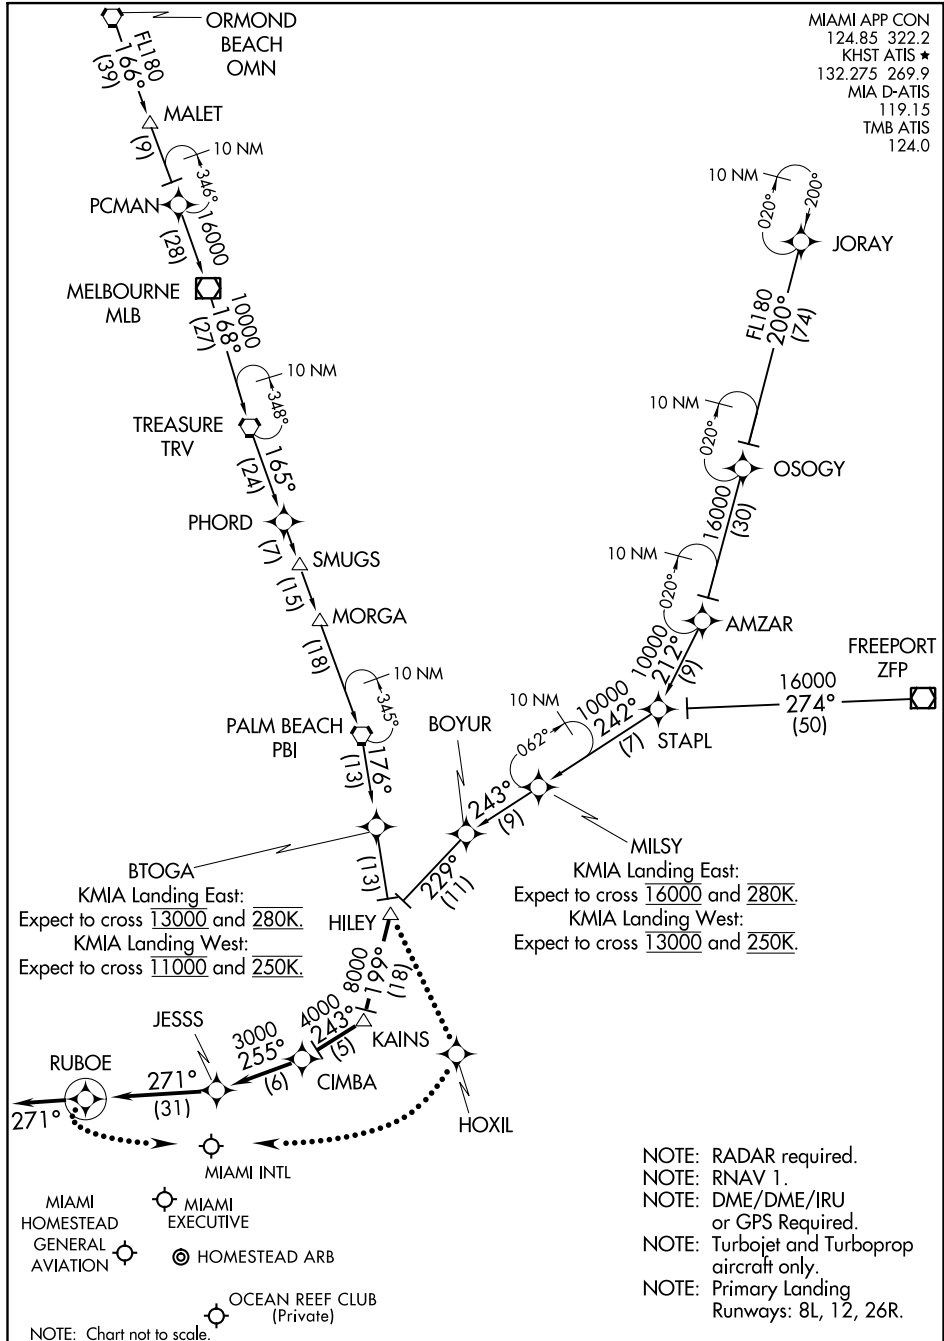

HILEY SEVEN ARRIVAL (RNAV)

MIAMI, FLORIDA

MIAMI APP CON
 124.85 322.2
 KHST ATIS ★
 132.275 269.9
 MIA D-ATIS
 119.15
 TMB ATIS
 124.0

SE-3, 31 DEC 2020 to 28 JAN 2021

SE-3, 31 DEC 2020 to 28 JAN 2021

HILEY SEVEN ARRIVAL (RNAV)

MIAMI, FLORIDA