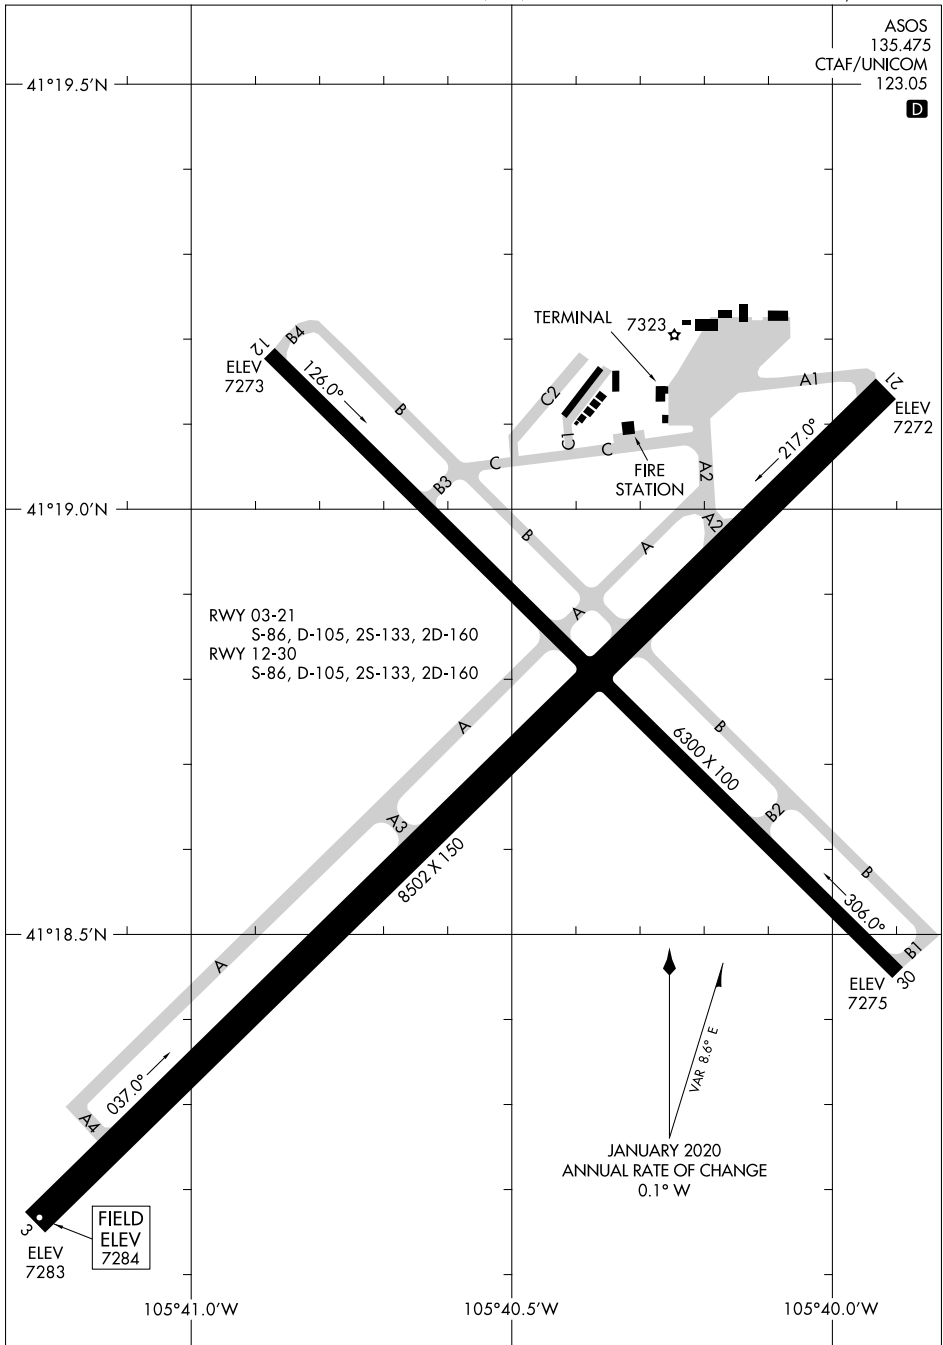

20086

# AIRPORT DIAGRAM

AL-225 (FAA)

LARAMIE RGNL (LAR)  
LARAMIE, WYOMING

ASOS  
135.475  
CTAF/UNICOM  
123.05

NW-1, 31 DEC 2020 to 28 JAN 2021

NW-1, 31 DEC 2020 to 28 JAN 2021

# AIRPORT DIAGRAM

20086

LARAMIE, WYOMING  
LARAMIE RGNL (LAR)