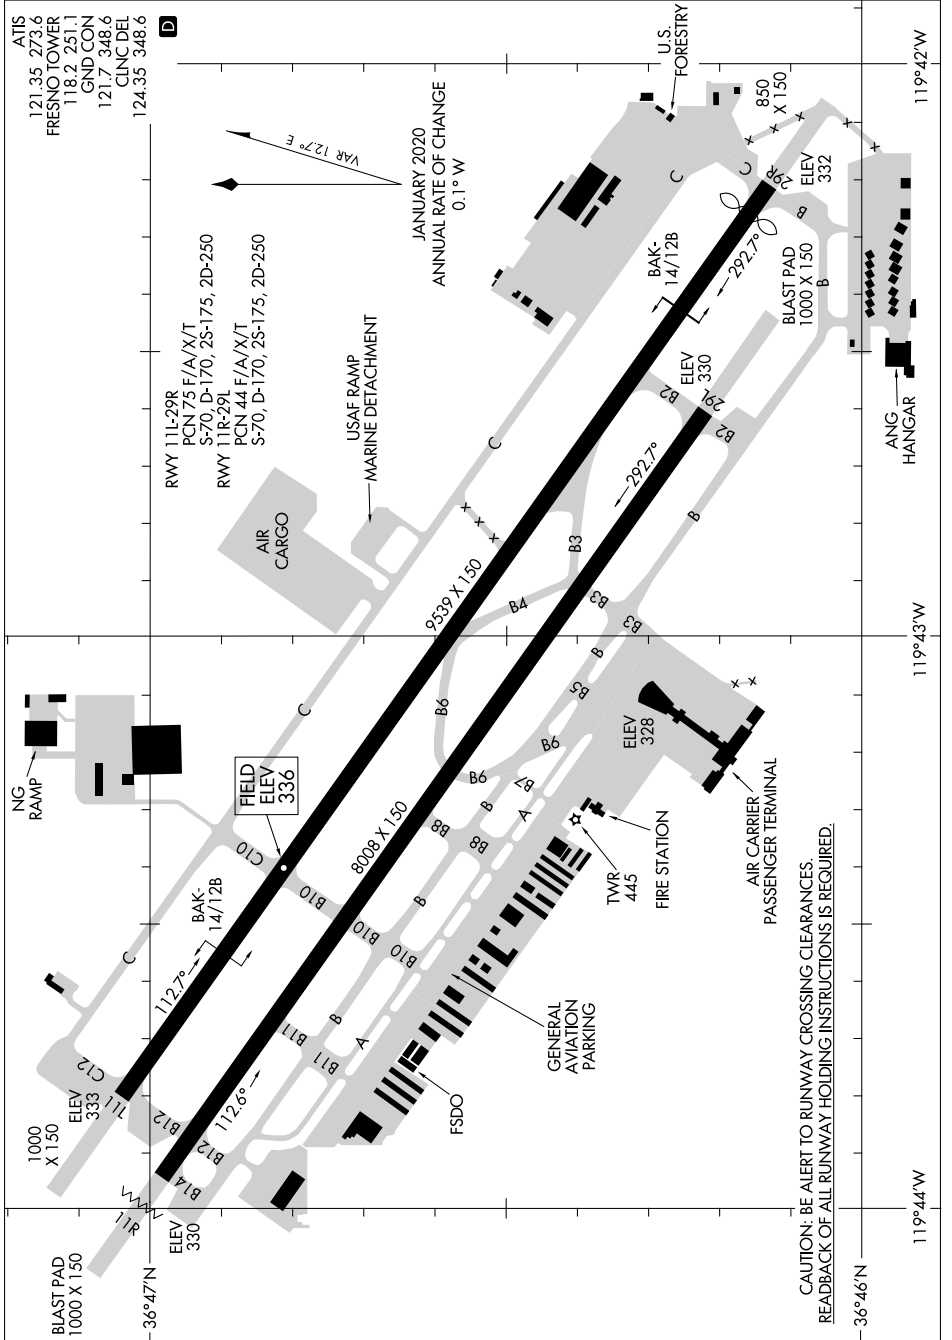

# AIRPORT DIAGRAM

AL-162 (FAA)

FRESNO YOSEMITE INTL (FAT)  
FRESNO, CALIFORNIA

SW-2, 31 DEC 2020 to 28 JAN 2021

SW-2, 31 DEC 2020 to 28 JAN 2021

# AIRPORT DIAGRAM

FRESNO, CALIFORNIA  
FRESNO YOSEMITE INTL (FAT)