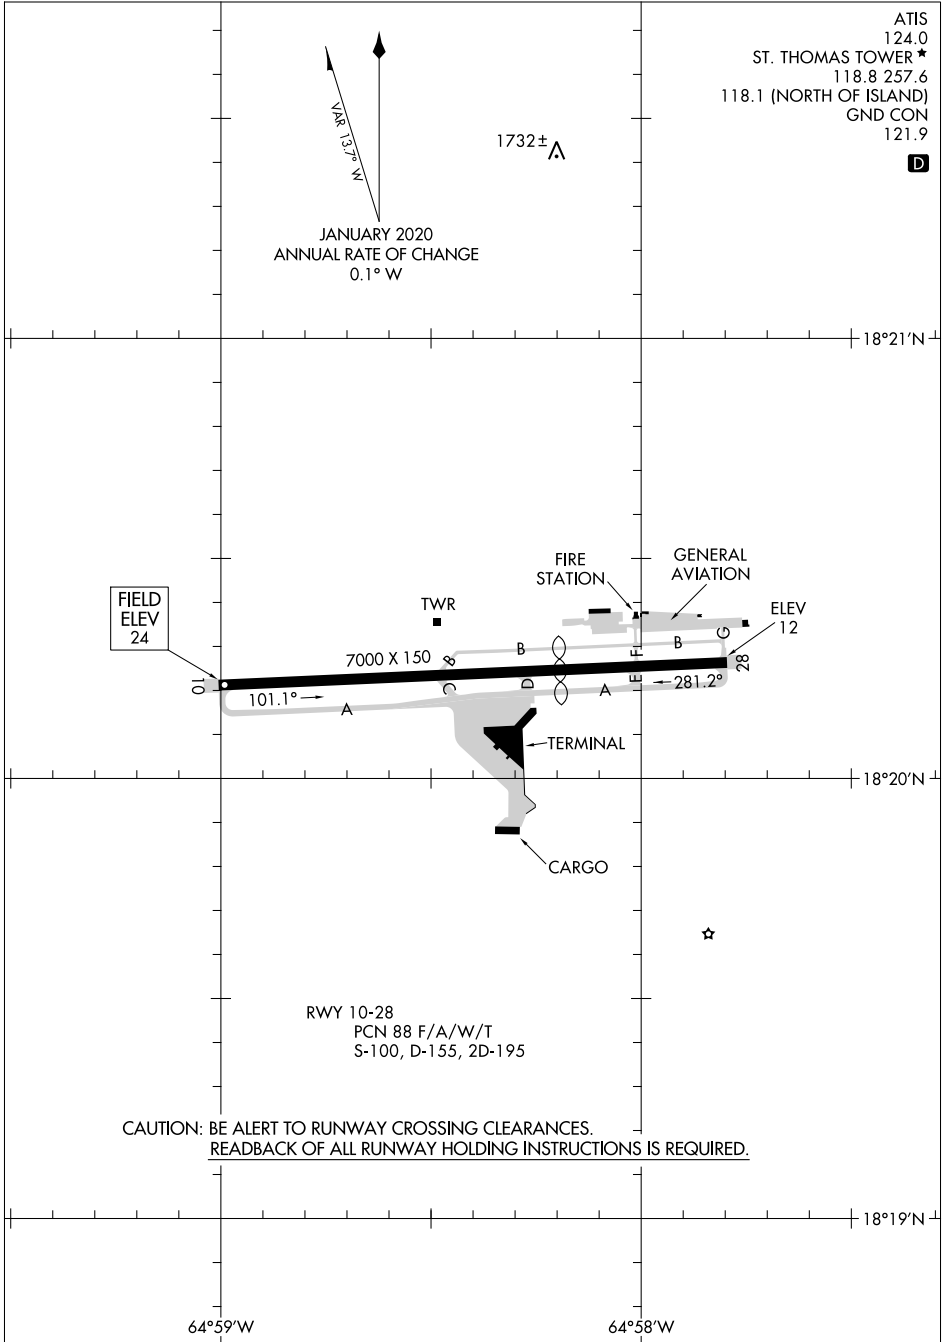

20086

# AIRPORT DIAGRAM

AL-5005 (FAA)

CYRIL E KING (STT) (TIST)  
CHARLOTTE AMALIE, VIRGIN ISLANDS

SE-3, 03 DEC 2020 to 31 DEC 2020

SE-3, 03 DEC 2020 to 31 DEC 2020

CAUTION: BE ALERT TO RUNWAY CROSSING CLEARANCES.  
REDBACK OF ALL RUNWAY HOLDING INSTRUCTIONS IS REQUIRED.

# AIRPORT DIAGRAM

20086

CHARLOTTE AMALIE, VIRGIN ISLANDS  
CYRIL E KING (STT) (TIST)