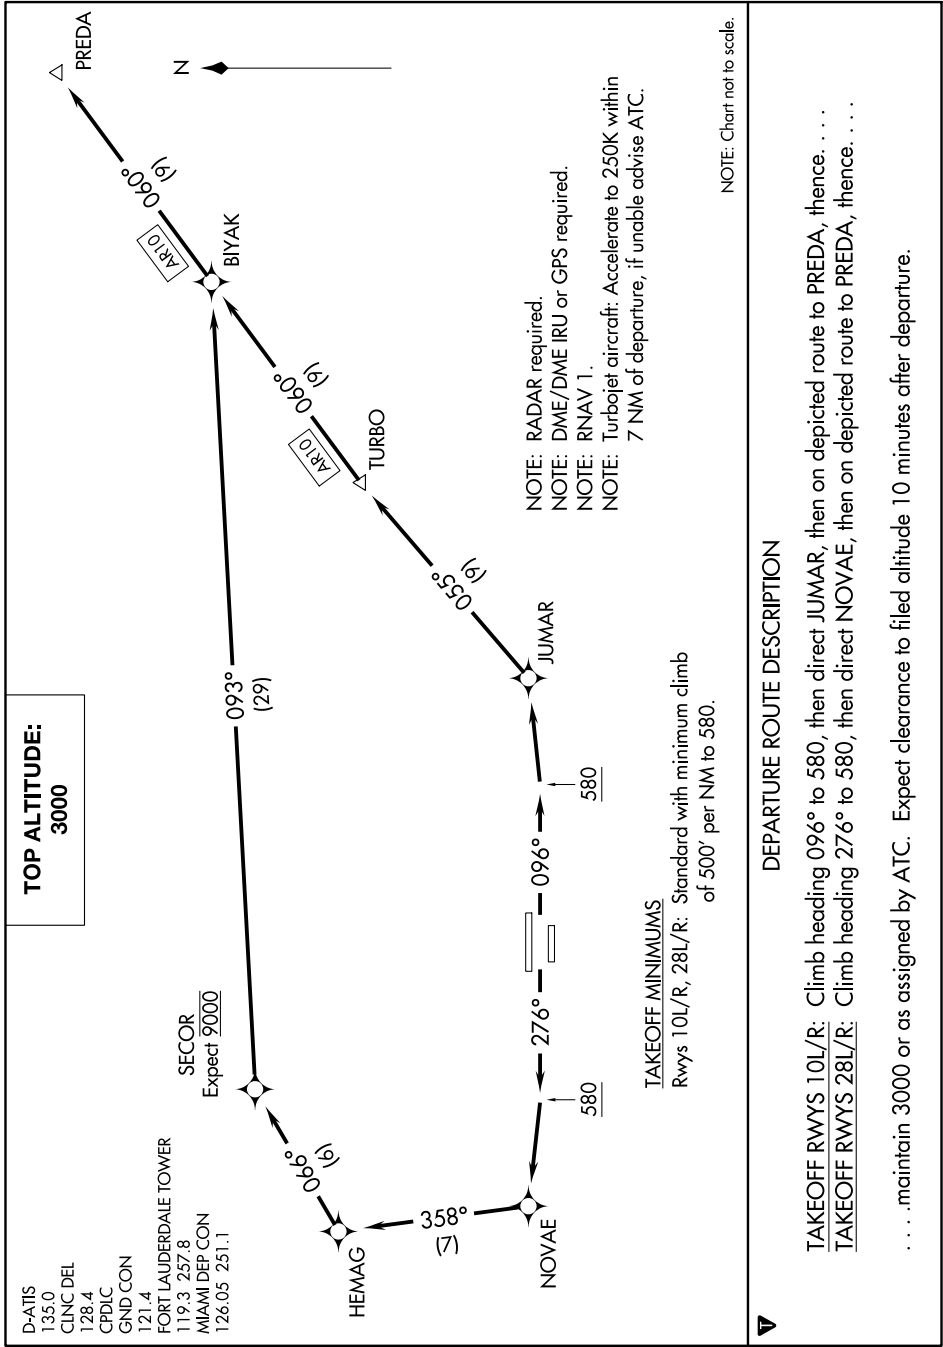

PREDA FOUR DEPARTURE (RNAV)

FORT LAUDERDALE/HOLLYWOOD INTL (FLL)
FORT LAUDERDALE, FLORIDA

SE-3, 03 DEC 2020 to 31 DEC 2020

PREDA FOUR DEPARTURE (RNAV)

(PREDA4.PREDA) 25JUN15

FORT LAUDERDALE, FLORIDA
FORT LAUDERDALE/HOLLYWOOD INTL (FLL)

DEPARTURE ROUTE DESCRIPTION

TAKEOFF RWYS 10L/R: Climb heading 096° to 580, then direct JUMAR, then on depicted route to PREDA, thence. . . .

TAKEOFF RWYS 28L/R: Climb heading 276° to 580, then direct NOVAE, then on depicted route to PREDA, thence. . . .

. . . . maintain 3000 or as assigned by ATC. Expect clearance to filed altitude 10 minutes after departure.

SE-3, 03 DEC 2020 to 31 DEC 2020