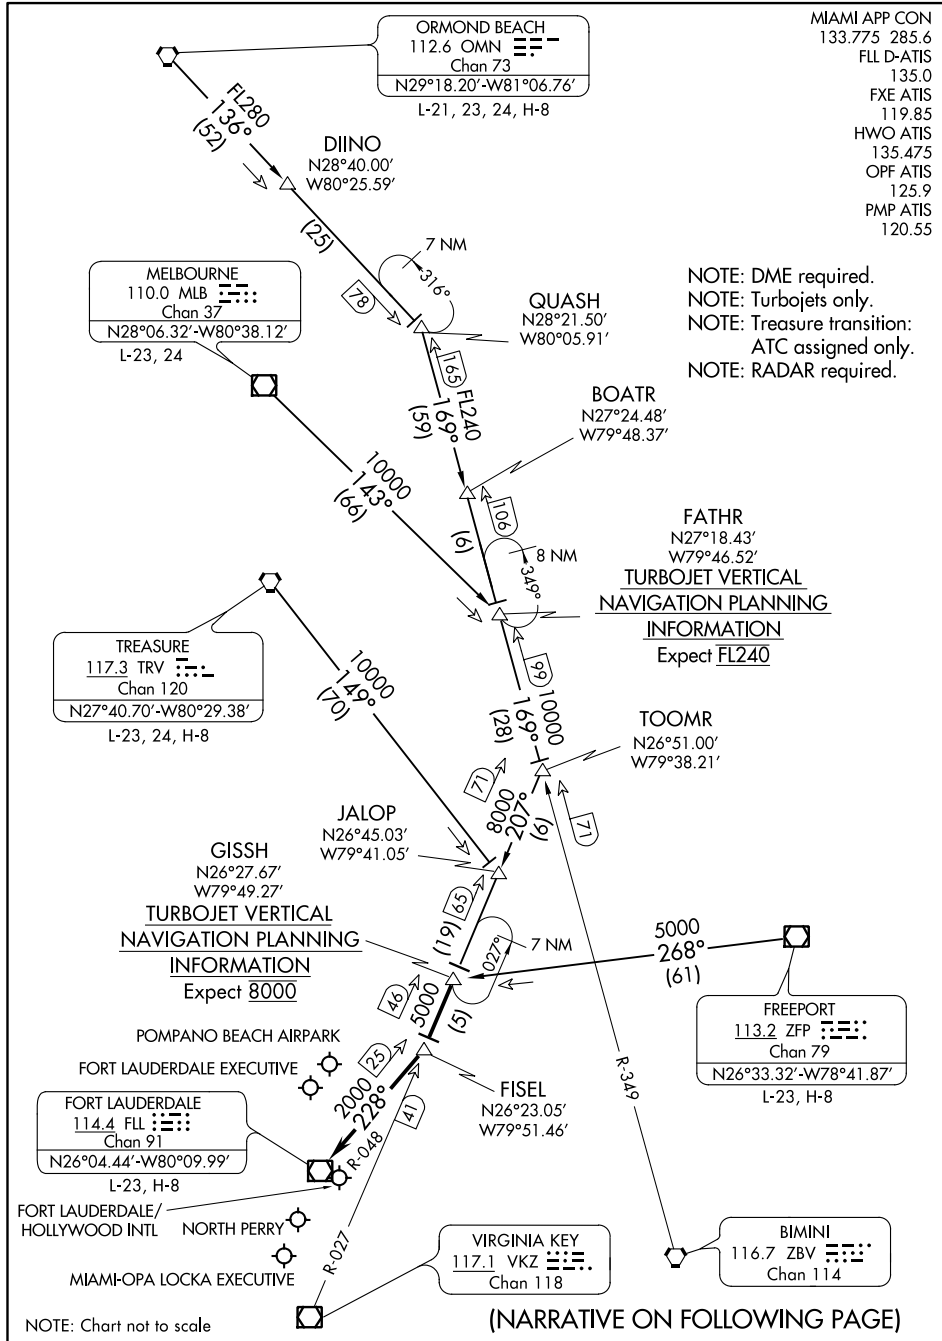

GISSH FIVE ARRIVAL

FORT LAUDERDALE, FLORIDA

MIAMI APP CON
133.775 285.6
FLL D-ATIS
135.0
FXE ATIS
119.85
HWO ATIS
135.475
OPF ATIS
125.9
PMP ATIS
120.55

NOTE: DME required.
NOTE: Turbojets only.
NOTE: Treasure transition:
ATC assigned only.
NOTE: RADAR required.

**TURBOJET VERTICAL
NAVIGATION PLANNING
INFORMATION**
Expect FL240

**TURBOJET VERTICAL
NAVIGATION PLANNING
INFORMATION**
Expect 8000

(NARRATIVE ON FOLLOWING PAGE)

SE-3, 03 DEC 2020 to 31 DEC 2020

SE-3, 03 DEC 2020 to 31 DEC 2020