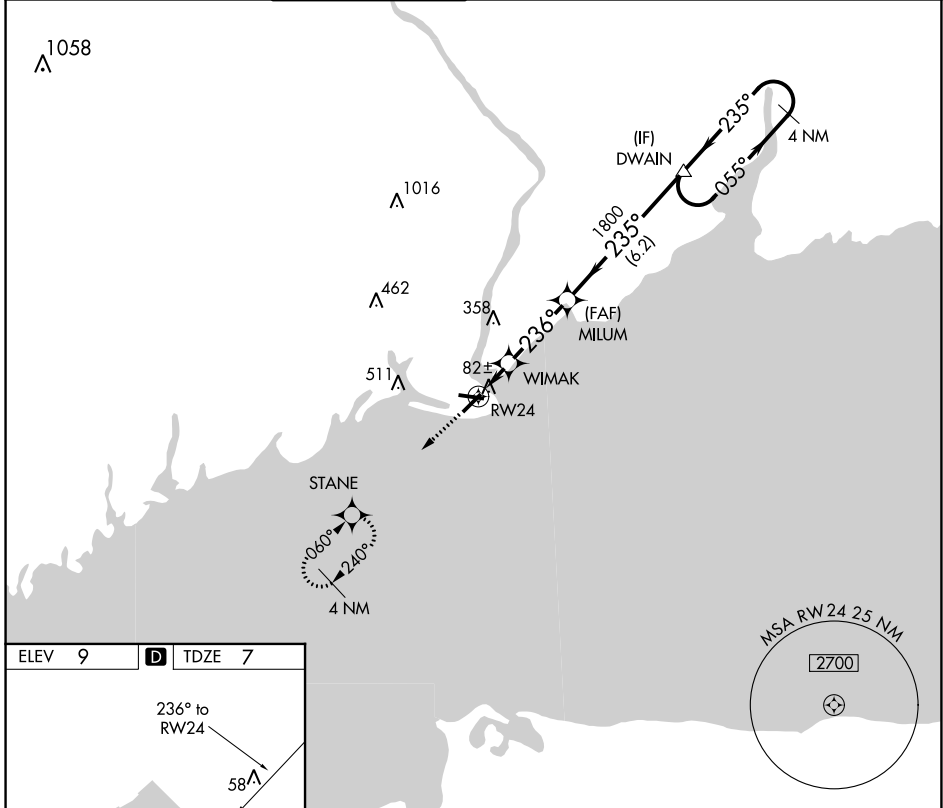

APP CRS 236°	Rwy Idg TDZE Apt Elev	4357 7 9
------------------------	-----------------------------	-------------------------------------

RNAV (GPS) RWY 24

IGOR I SIKORSKY MEMORIAL (B.D.R.)

RNP APCH.		MISSED APPROACH: Climb to 1800 direct STANE and hold.				
Rwy 24 helicopter visibility reduction below 1 SM NA. When VGSJ inop, Circling Rwy 11 NA at night.						

ATIS 119.15	NEW YORK APP CON 124.075 343.65	BRIDGEPORT TOWER* 120.9 (CTAF) 257.8	GND CON 121.75 257.8	CLNC DEL 121.75	CLNC DEL 124.075 (When twr closed)	UNICOM 123.0
-----------------------	---	---	--------------------------------	---------------------------	---	------------------------

CATEGORY	A	B	C	D
LNAV MDA	340-1 333 (400-1)			
CIRCLING	480-1 471 (500-1)	620-1 611 (700-1)	820-2½ 811 (900-2½)	820-2¾ 811 (900-2¾)

NE-1, 03 DEC 2020 to 31 DEC 2020

NE-1, 03 DEC 2020 to 31 DEC 2020