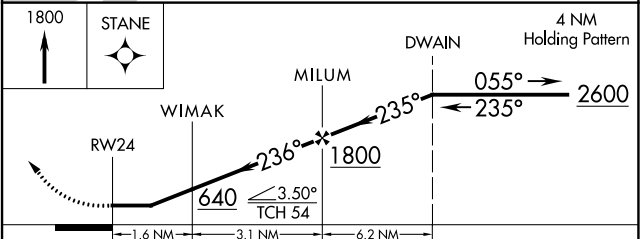

APP CRS 236°	Rwy Idg TDZE Apt Elev	4357 7 9
------------------------	-----------------------------	-------------------------------------

RNAV (GPS) RWY 24

IGOR I SIKORSKY MEMORIAL (B.D.R.)

RNP APCH.		MISSED APPROACH: Climb to 1800 direct STANE and hold.				
Rwy 24 helicopter visibility reduction below 1 SM NA. When VGSJ inop, Circling Rwy 11 NA at night.						

ATIS 119.15	NEW YORK APP CON 124.075 343.65	BRIDGEPORT TOWER* 120.9 (CTAF) 257.8	GND CON 121.75 257.8	CLNC DEL 121.75	CLNC DEL 124.075 (When twr closed)	UNICOM 123.0
-----------------------	---	---	--------------------------------	---------------------------	---	------------------------

CATEGORY	A	B	C	D
LNAV MDA	340-1 333 (400-1)			
CIRCLING	480-1 471 (500-1)	620-1 611 (700-1)	820-2½ 811 (900-2½)	820-2¾ 811 (900-2¾)

NE-1, 03 DEC 2020 to 31 DEC 2020

NE-1, 03 DEC 2020 to 31 DEC 2020