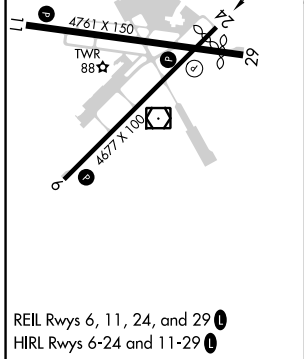

APP CRS 236°	Rwy Idg TDZE Apt Elev	4357 7 9
------------------------	-----------------------------	-------------------------------------

RNAV (GPS) RWY 24

IGOR I SIKORSKY MEMORIAL (B.D.R.)

RNP APCH.		MISSED APPROACH: Climb to 1800 direct STANE and hold.				
Rwy 24 helicopter visibility reduction below 1 SM NA. When VGSJ inop, Circling Rwy 11 NA at night.						

CATEGORY	A	B	C	D
LNAV MDA	340-1 333 (400-1)			
CIRCLING	480-1 471 (500-1)	620-1 611 (700-1)	820-2½ 811 (900-2½)	820-2¾ 811 (900-2¾)

NE-1, 03 DEC 2020 to 31 DEC 2020

NE-1, 03 DEC 2020 to 31 DEC 2020