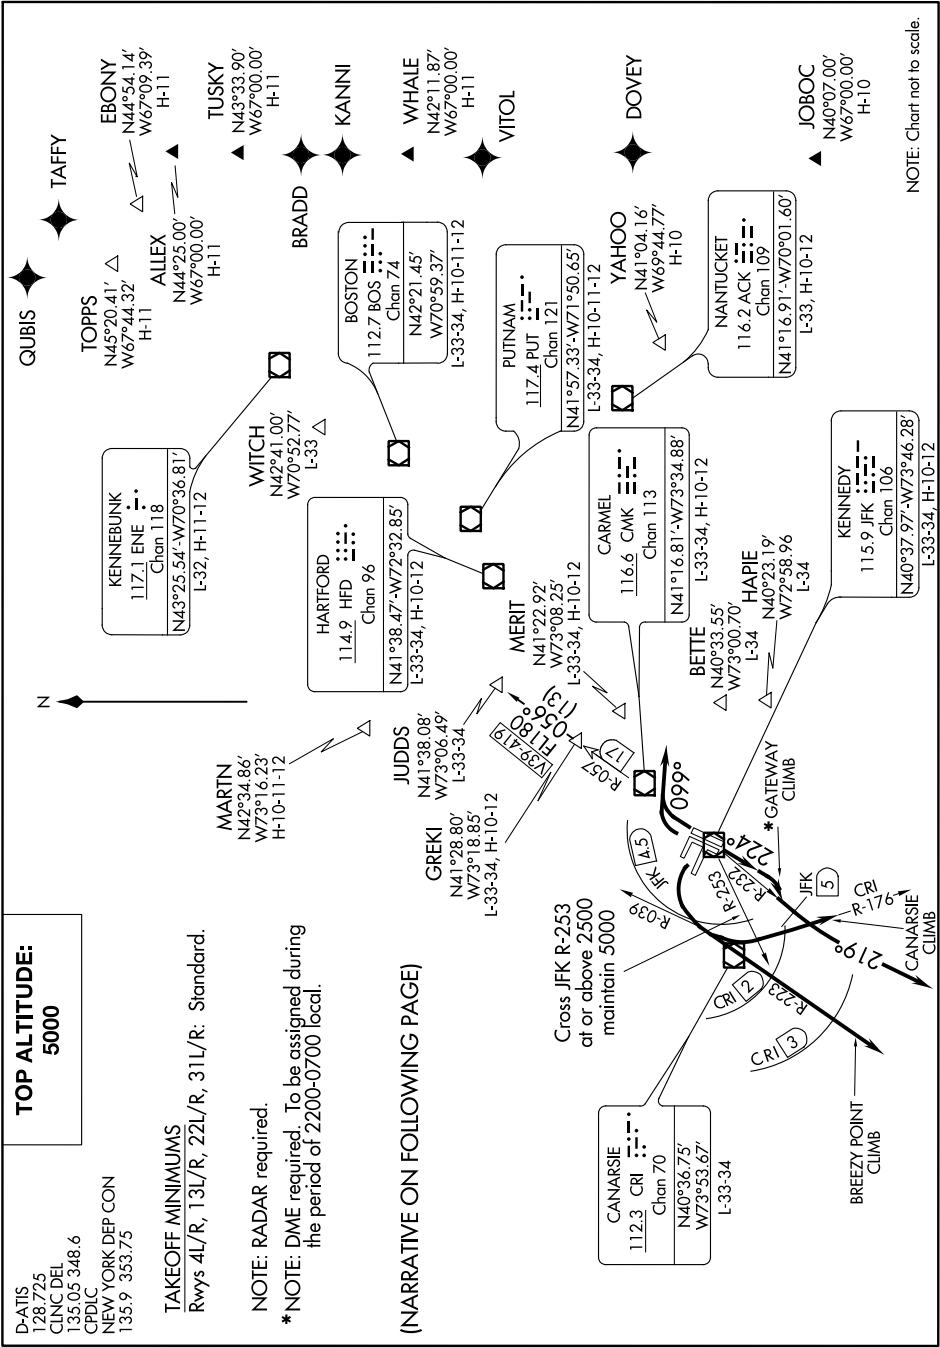

GREK1 SIX DEPARTURE

AL-610 (FAA)

JOHN F KENNEDY INTL (JFK)

NEW YORK, NEW YORK

NE-2, 03 DEC 2020 to 31 DEC 2020

GREK1 SIX DEPARTURE

NEW YORK, NEW YORK

JOHN F KENNEDY INTL (JFK)

NE-2, 03 DEC 2020 to 31 DEC 2020