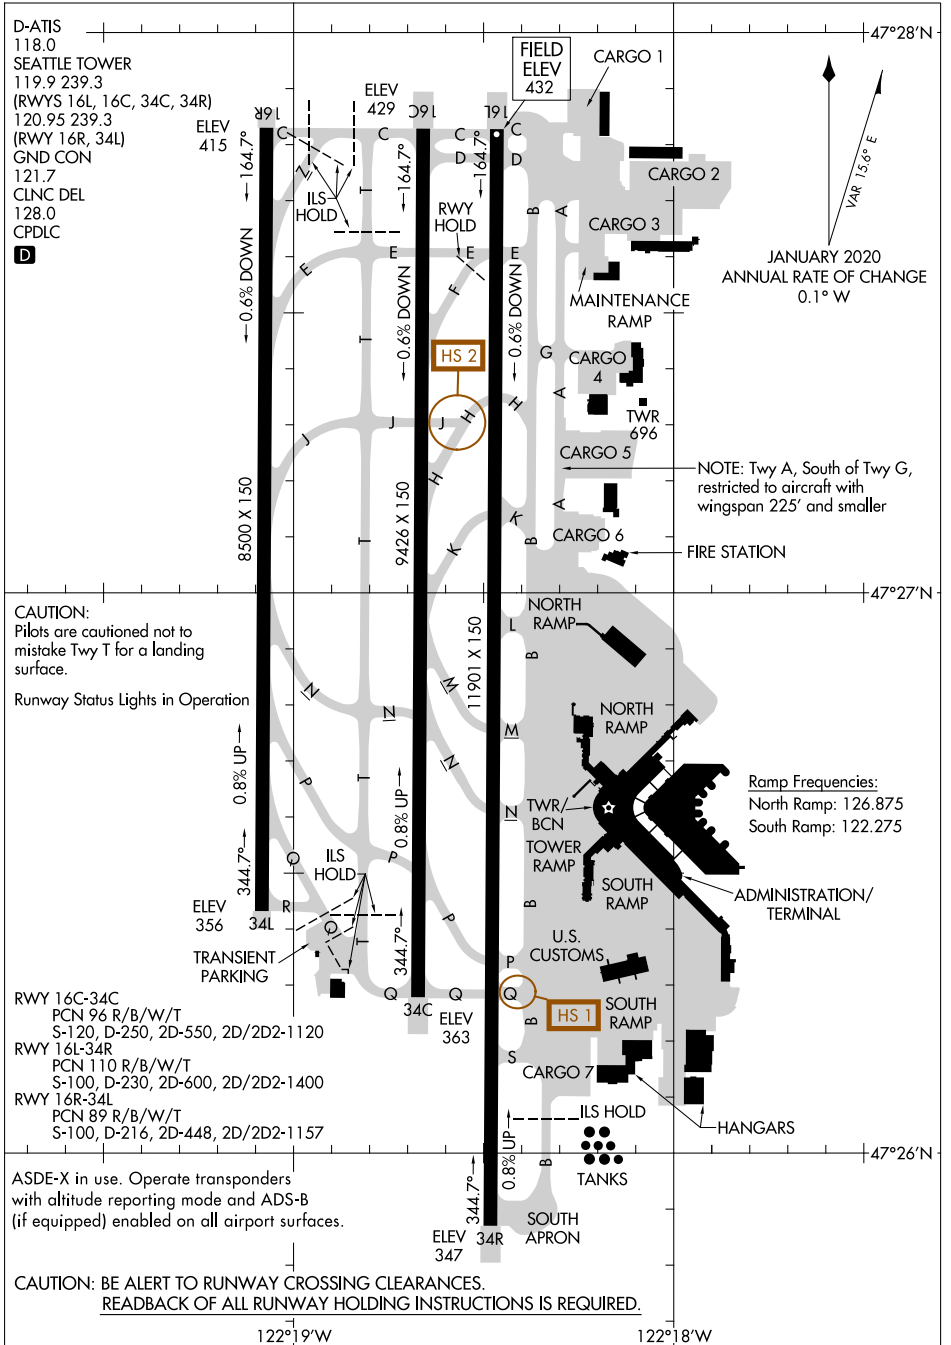

AIRPORT DIAGRAM

AL-582 (FAA)

SEATTLE-TACOMA INTL (SEA)
SEATTLE, WASHINGTON

NW-1, 03 DEC 2020 to 31 DEC 2020

NW-1, 03 DEC 2020 to 31 DEC 2020

AIRPORT DIAGRAM

SEATTLE, WASHINGTON

SEATTLE-TACOMA INTL (SEA)