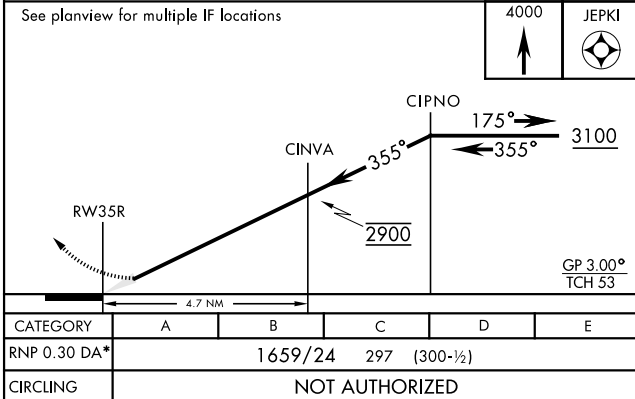

ALTUS, OKLAHOMA

RNAV (RNP) Y RWY 35R

APCH CRS	Rwy Idg	9001
355°	TDZE	1362
	Arprt Elev	1382

AL-482 [USAF]

ALTUS AFB (KLTS)

▼ *When ALS inop, increase RVR to 45, vis to 7/8 mile.

 ALSF-1
MISSED APPROACH: Climb to 4000 direct JEPKI and hold.

ATIS ★	FORT WORTH CENTER	ALTUS APP CON	ALTUS TOWER ★	GND CON	CLNC DEL
109.8 273.5	133.5 350.35	125.1 353.7	119.65 254.4	121.85 275.8	120.65 284.7

RNP AR APCH AUTHORIZATION REQUIRED

EMERG SAFE ALT 100 NM 4900