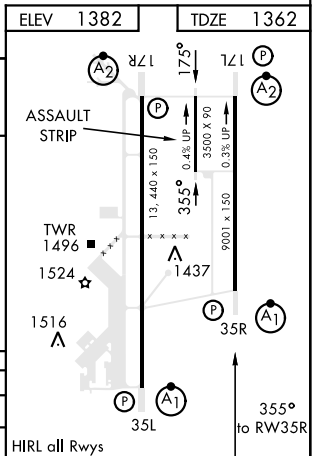

ALTUS, OKLAHOMA

RNAV (RNP) Y RWY 35R

APCH CRS	Rwy Idg	9001
355°	TDZE	1362
	Arprt Elev	1382

AL-482 [USAF]

ALTUS AFB (KLTS)

▼ *When ALS inop, increase RVR to 45, vis to 7/8 mile.

 ALSF-1
MISSED APPROACH: Climb to 4000 direct JEPKI and hold.

ATIS ★	FORT WORTH CENTER	ALTUS APP CON	ALTUS TOWER ★	GND CON	CLNC DEL
109.8 273.5	133.5 350.35	125.1 353.7	119.65 254.4	121.85 275.8	120.65 284.7

RNP AR APCH AUTHORIZATION REQUIRED

EMERG SAFE ALT 100 NM 4900

ALTUS, OKLAHOMA

34° 40' N-99° 16' W

ALTUS AFB (KLTS)

Orig 16JUL20

RNAV (RNP) Y RWY 35R

SC-1, 03 DEC 2020 to 31 DEC 2020

SC-1, 03 DEC 2020 to 31 DEC 2020