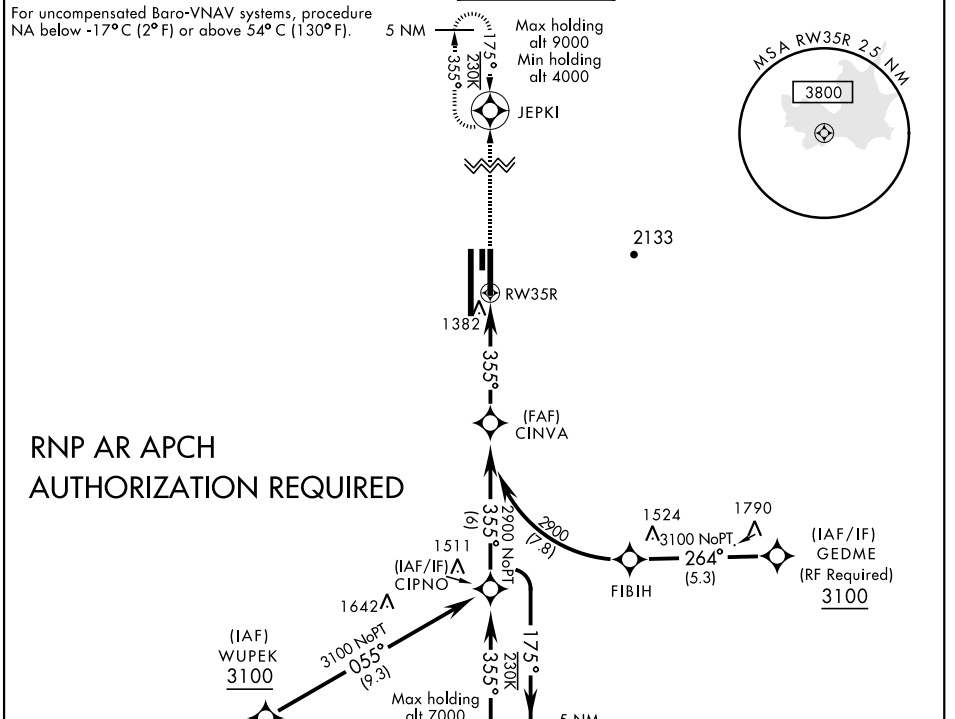

ALTUS, OKLAHOMA

RNAV (RNP) Y RWY 35R

APCH CRS	Rwy Idg	9001
355°	TDZE	1362
	Arprt Elev	1382

AL-482 [USAF]

ALTUS AFB (KLTS)

▼ *When ALS inop, increase RVR to 45, vis to 7/8 mile.

 ALSF-1
MISSED APPROACH: Climb to 4000 direct JEPKI and hold.

ATIS ★	FORT WORTH CENTER	ALTUS APP CON	ALTUS TOWER ★	GND CON	CLNC DEL
109.8 273.5	133.5 350.35	125.1 353.7	119.65 254.4	121.85 275.8	120.65 284.7

RNP AR APCH AUTHORIZATION REQUIRED

EMERG SAFE ALT 100 NM 4900

ALTUS, OKLAHOMA

34° 40' N-99° 16' W

ALTUS AFB (KLTS)

Orig 16JUL20

RNAV (RNP) Y RWY 35R

SC-1, 03 DEC 2020 to 31 DEC 2020

SC-1, 03 DEC 2020 to 31 DEC 2020