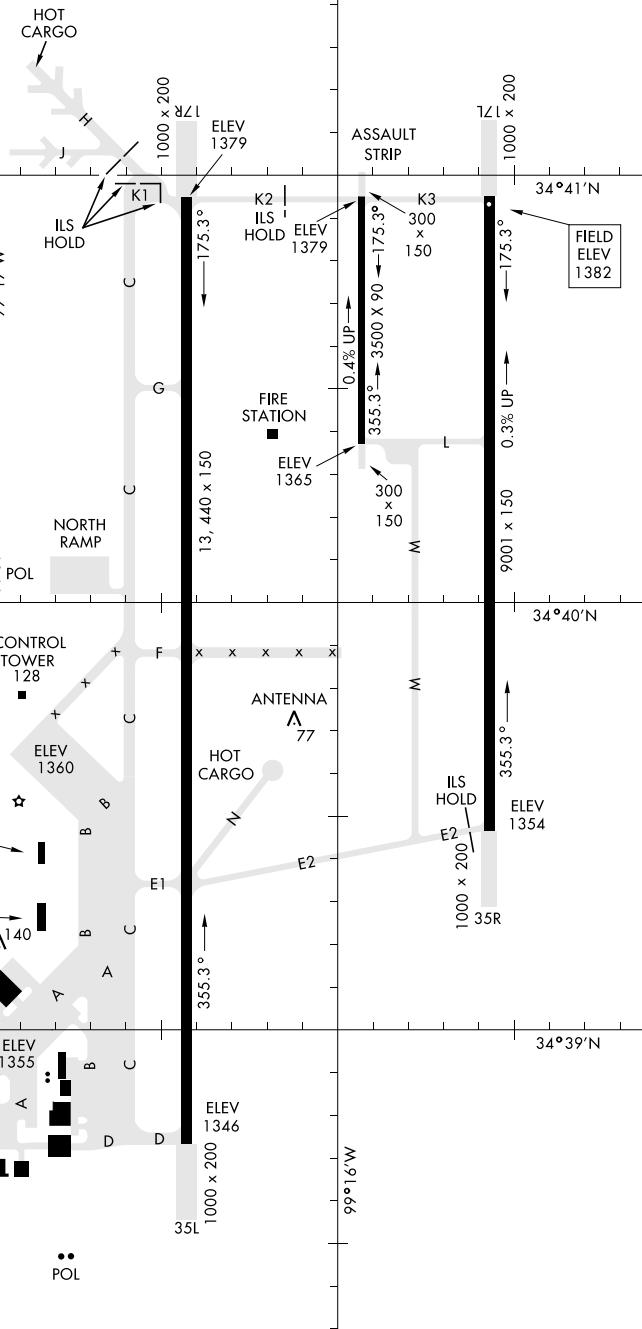

# AIRPORT DIAGRAM

AFD-482 [USAF]

ALTUS AFB (KLTS)

ALTUS, OKLAHOMA

ATIS ★ 109.8 273.5  
 ALTUS TOWER ★  
 119.65 254.4  
 GND CON  
 121.85 275.8  
 CLNC DEL  
 120.65 284.7

99°17'W  
 99°16'W  
 APRIL 2019  
 ANNUAL RATE OF CHANGE  
 0.1°W  
 VAR 4.7°E

RWY 17R-35L  
 PCN 61 R/B/W/T  
 RWY 17L-35R  
 PCN 32 R/B/W/T  
 ASSAULT STRIP 175°-355°  
 PCN 121 R/B/W/T

34°41'N  
 34°40'N  
 34°39'N

SC-1, 03 DEC 2020 to 31 DEC 2020

SC-1, 03 DEC 2020 to 31 DEC 2020