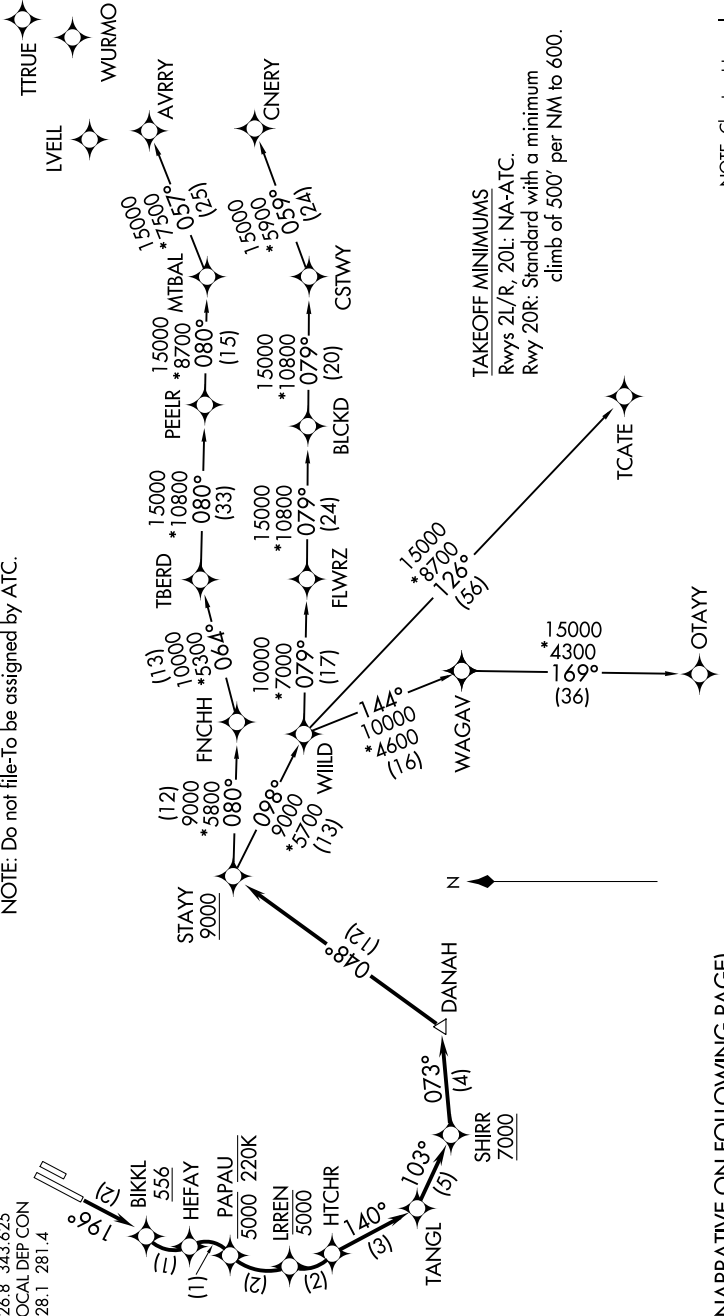

STAYY THREE DEPARTURE (RNAV)

SW-3, 03 DEC 2020 to 31 DEC 2020

- NOTE: RNP 1.
- NOTE: RF required.
- NOTE: GPS required.
- NOTE: RADAR required.
- NOTE: Turbojet only.
- NOTE: Parachute jumping all hours, 14000 and below, north of route between STAYY and FNCHH.
- NOTE: Do not file-To be assigned by ATC.

**TOP ALTITUDE:
13000**

(NARRATIVE ON FOLLOWING PAGE)

NOTE: Chart not to scale.

SW-3, 03 DEC 2020 to 31 DEC 2020