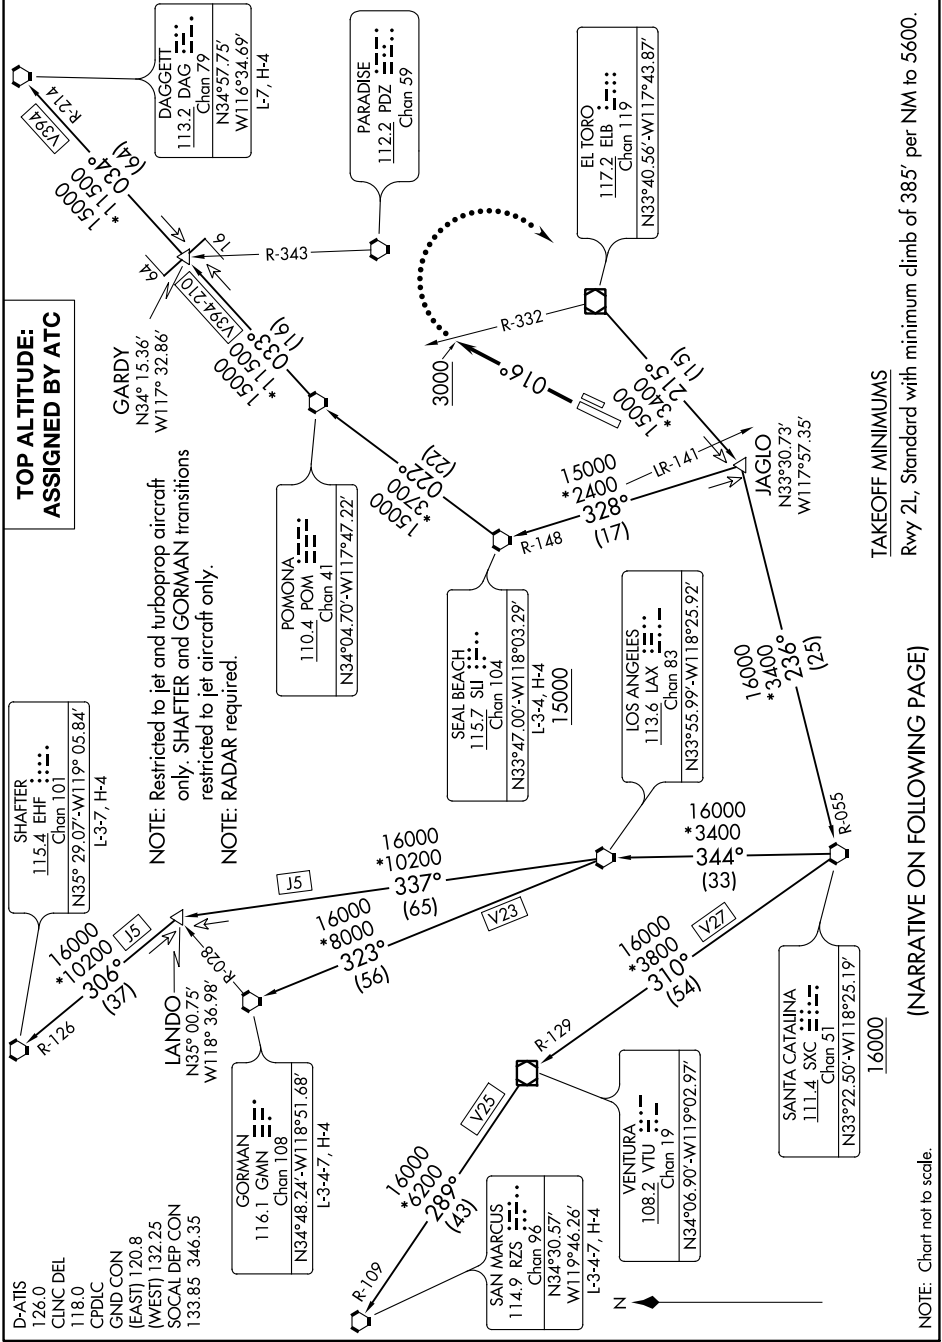

IRVINE FIVE DEPARTURE

SW-3, 03 DEC 2020 to 31 DEC 2020

IRVINE FIVE DEPARTURE

SW-3, 03 DEC 2020 to 31 DEC 2020