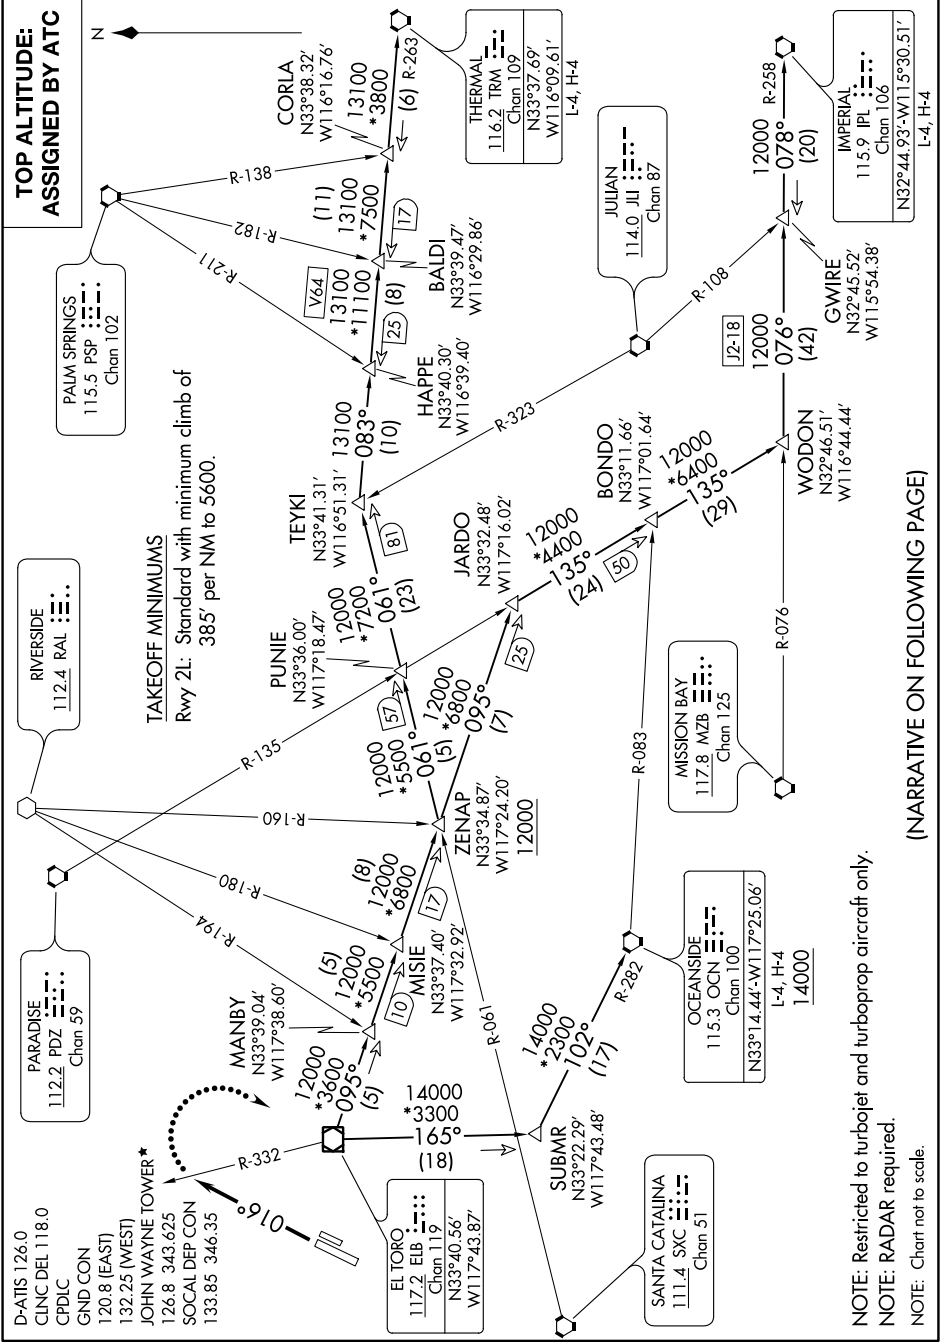

EL TORO FOUR DEPARTURE

SW-3, 03 DEC 2020 to 31 DEC 2020

(NARRATIVE ON FOLLOWING PAGE)

NOTE: Restricted to turbojet and turboprop aircraft only.
NOTE: RADAR required.
NOTE: Chart not to scale.

SW-3, 03 DEC 2020 to 31 DEC 2020

EL TORO FOUR DEPARTURE