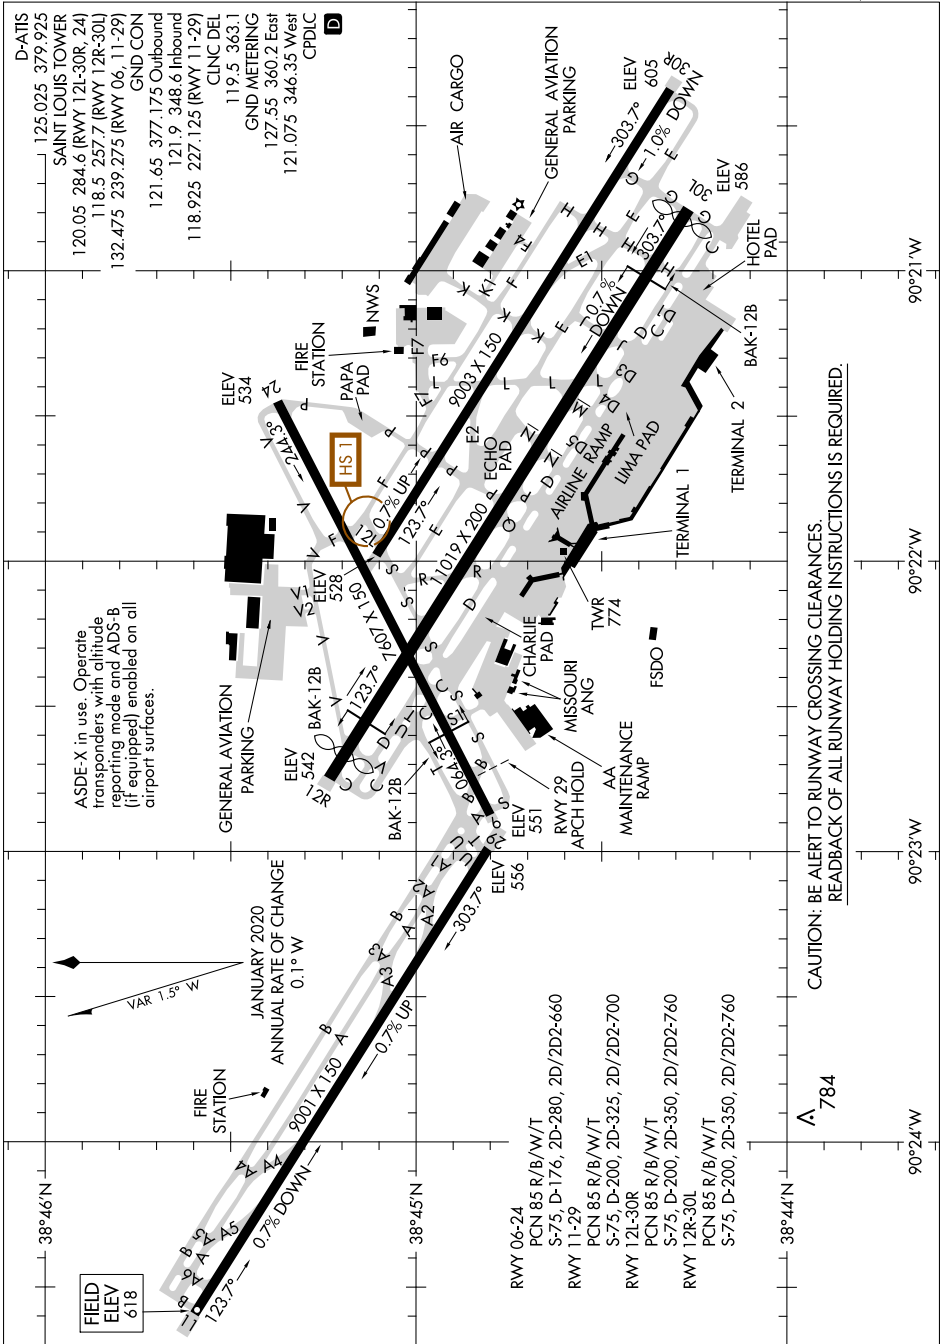

AIRPORT DIAGRAM

ST LOUIS LAMBERT INTL (STL)

ST LOUIS, MISSOURI

AL-360 (FAA)

NC-3, 03 DEC 2020 to 31 DEC 2020

CAUTION: BE ALERT TO RUNWAY CROSSING CLEARANCES.
READBACK OF ALL RUNWAY HOLDING INSTRUCTIONS IS REQUIRED.

AIRPORT DIAGRAM

ST LOUIS, MISSOURI
ST LOUIS LAMBERT INTL (STL)

NC-3, 03 DEC 2020 to 31 DEC 2020