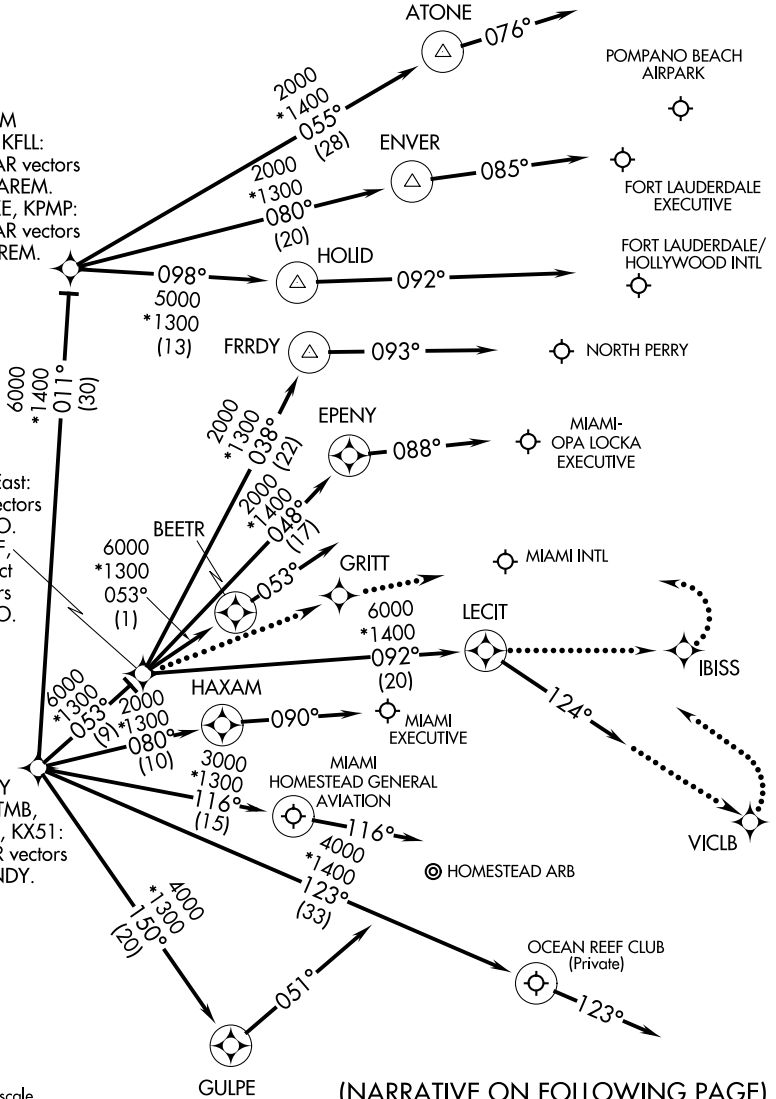

CURSO FIVE ARRIVAL (RNAV) Arrival Routes

MIAMI APP CON
 125.75 322.3
 FLL D-ATIS
 135.0
 FXE ATIS
 119.85
 HWO ATIS
 135.475
 KHST ATIS*
 132.275 269.9
 MIA D-ATIS
 119.15
 OPF ATIS
 125.9
 PMP ATIS
 120.55
 TMB ATIS
 124.0

NOTE: RADAR required.
 NOTE: RNAV 1.
 NOTE: DME/DME/IRU or GPS required.

JAREM
 Landing KFL:
 Expect RADAR vectors
 prior to JAREM.
 Landing KFXE, KPMP:
 Expect RADAR vectors
 after JAREM.

JODPO
 KMIA Landing East:
 Expect RADAR vectors
 prior to JODPO.
 Landing KOPF,
 KHWO: Expect
 RADAR vectors
 prior to JODPO.

MNNDY
 Landing KTMB,
 KHST, K07FA, KX51:
 Expect RADAR vectors
 after MNNDY.

NOTE: Chart not to scale.

(NARRATIVE ON FOLLOWING PAGE)

SE-3, 03 DEC 2020 to 31 DEC 2020

SE-3, 03 DEC 2020 to 31 DEC 2020