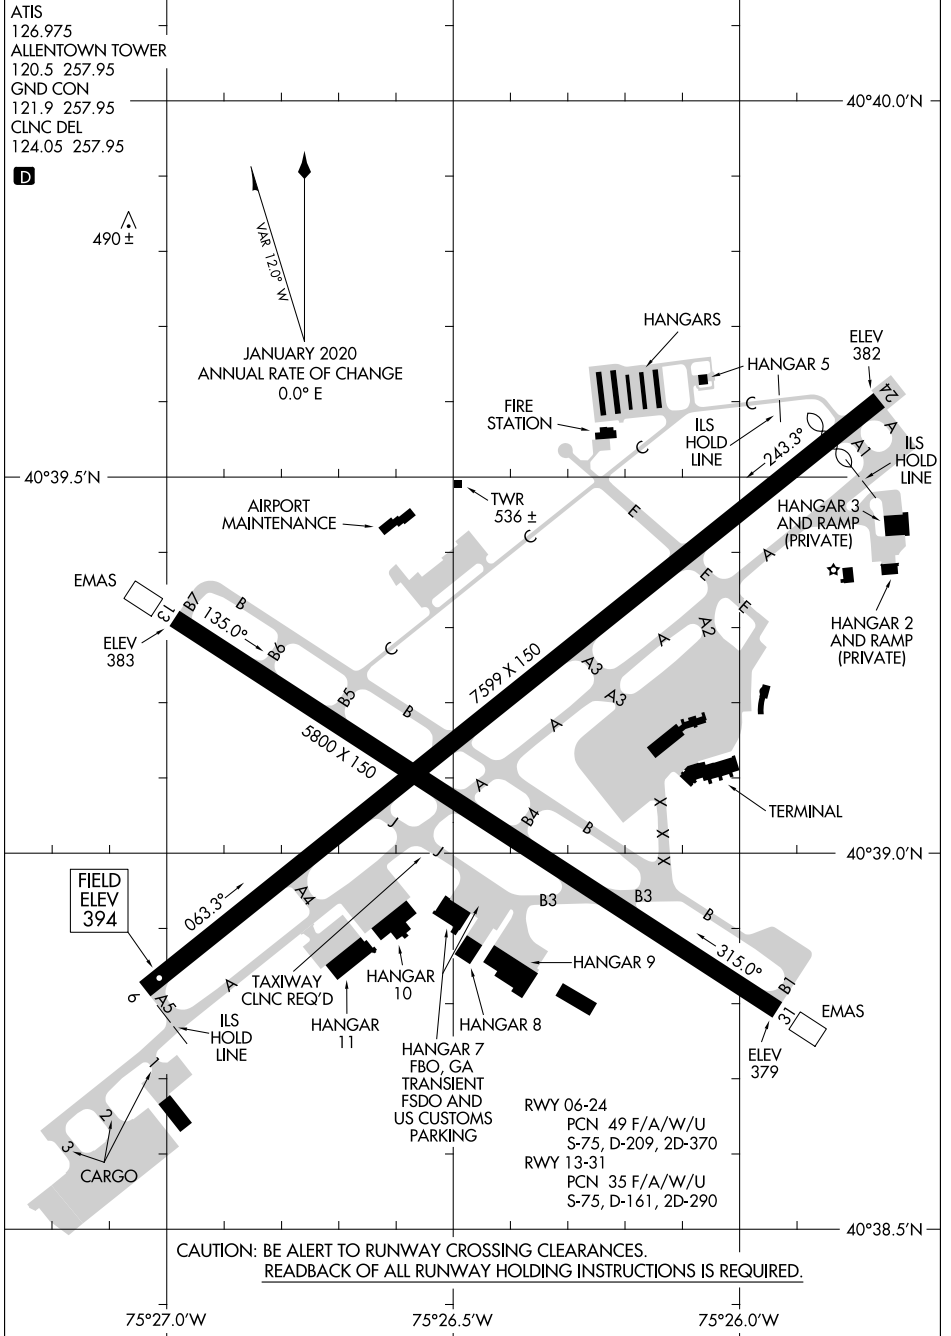

AIRPORT DIAGRAM

AL-15 (FAA)

LEHIGH VALLEY INTL (ABE)
ALLENTOWN, PENNSYLVANIA

NE-4, 03 DEC 2020 to 31 DEC 2020

NE-4, 03 DEC 2020 to 31 DEC 2020

AIRPORT DIAGRAM

ALLENTOWN, PENNSYLVANIA
LEHIGH VALLEY INTL (ABE)