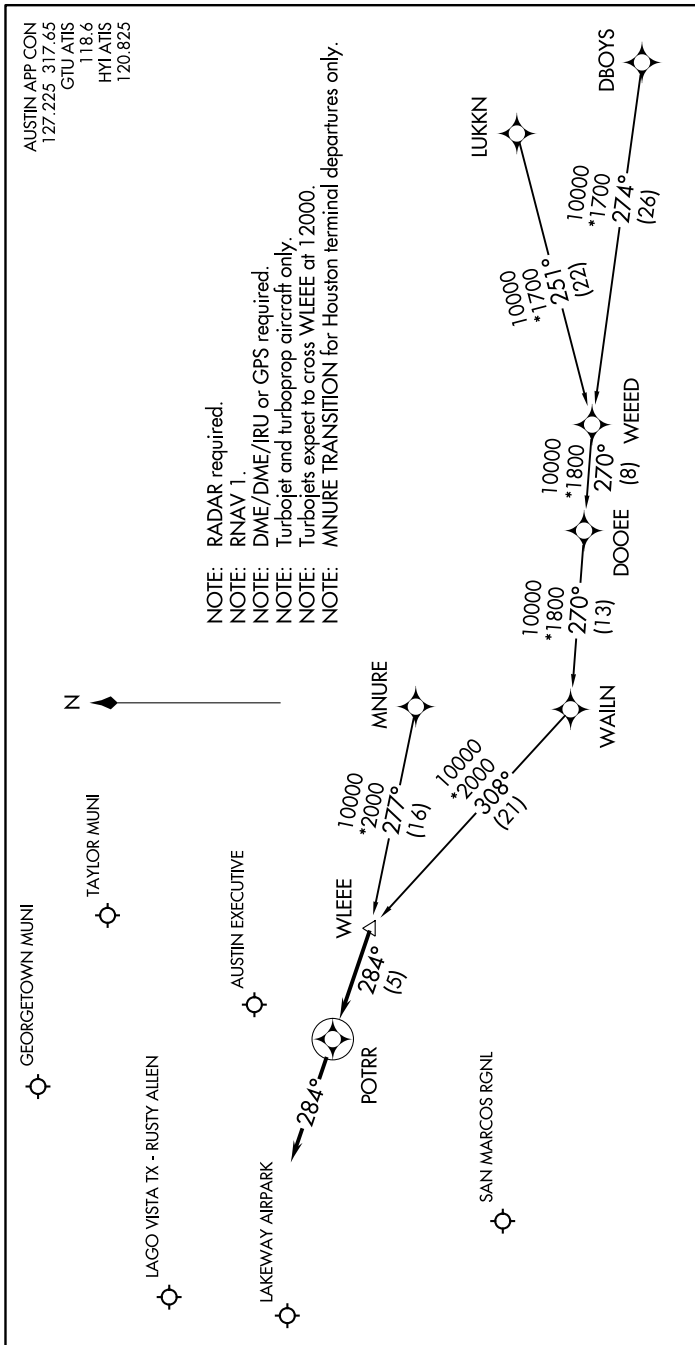

# POTRR ONE ARRIVAL (RNAV)

AUSTIN, TEXAS

SC-3, 05 NOV 2020 to 03 DEC 2020

## ARRIVAL ROUTE DESCRIPTION

- DBOYS TRANSITION (DBOYS.POTRR1)
- LUKKN TRANSITION (LUKKN.POTRR1)
- MNJURE TRANSITION (MNJURE.POTRR1)
- WEEED TRANSITION (WEEED.POTRR1)

LANDING ALL AIRPORTS: From WLEEE on track 284° to POTRR, then on track 284°. Expect RADAR vectors to final approach course.

SC-3, 05 NOV 2020 to 03 DEC 2020

# POTRR ONE ARRIVAL (RNAV)

AUSTIN, TEXAS