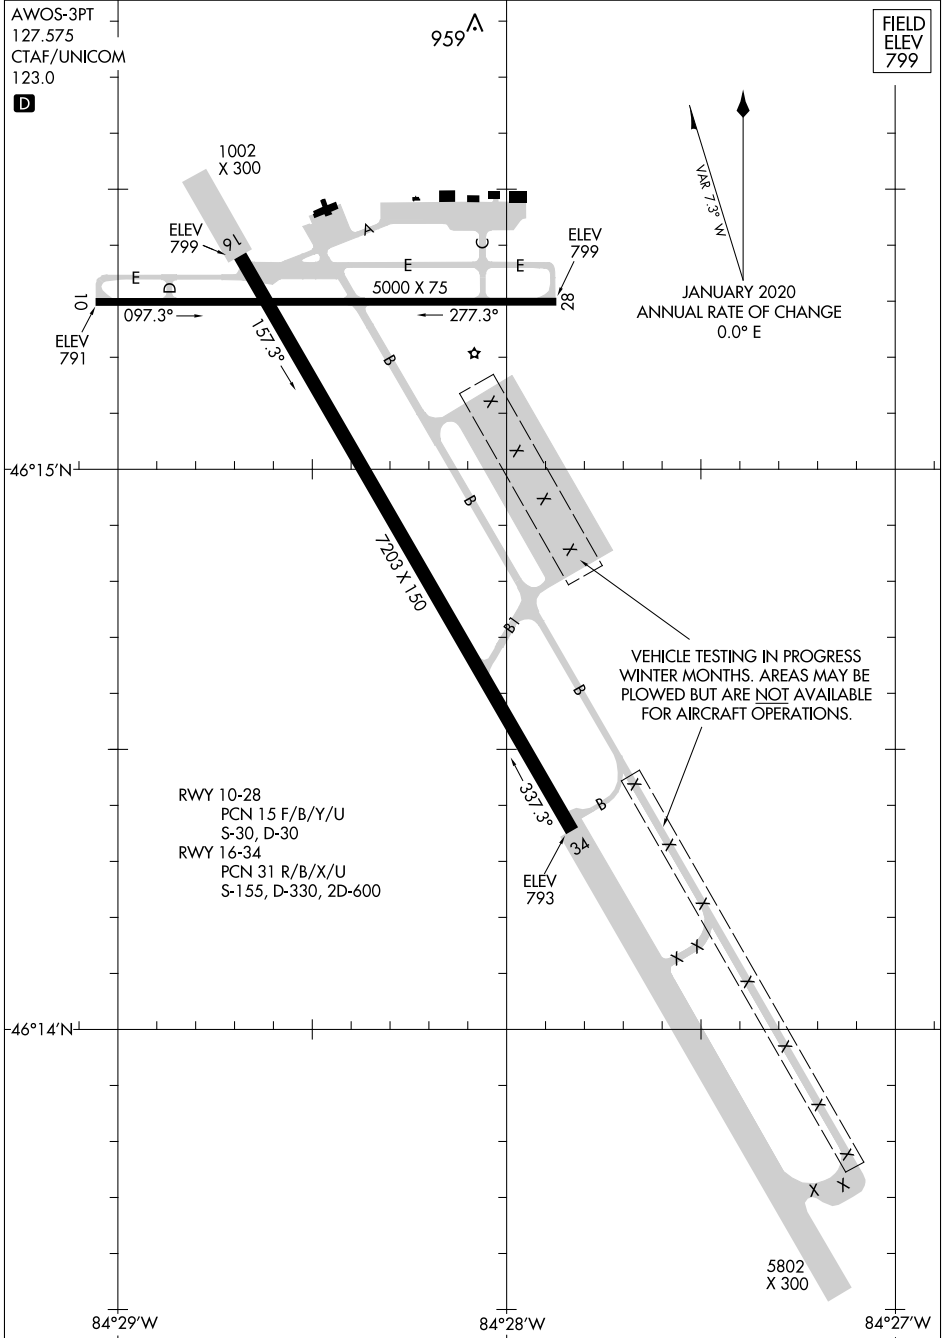

AIRPORT DIAGRAM

AL-810 (FAA)

AWOS-3PT
127.575
CTAF/UNICOM
123.0

FIELD
ELEV
799

EC-1, 05 NOV 2020 to 03 DEC 2020

EC-1, 05 NOV 2020 to 03 DEC 2020

AIRPORT DIAGRAM