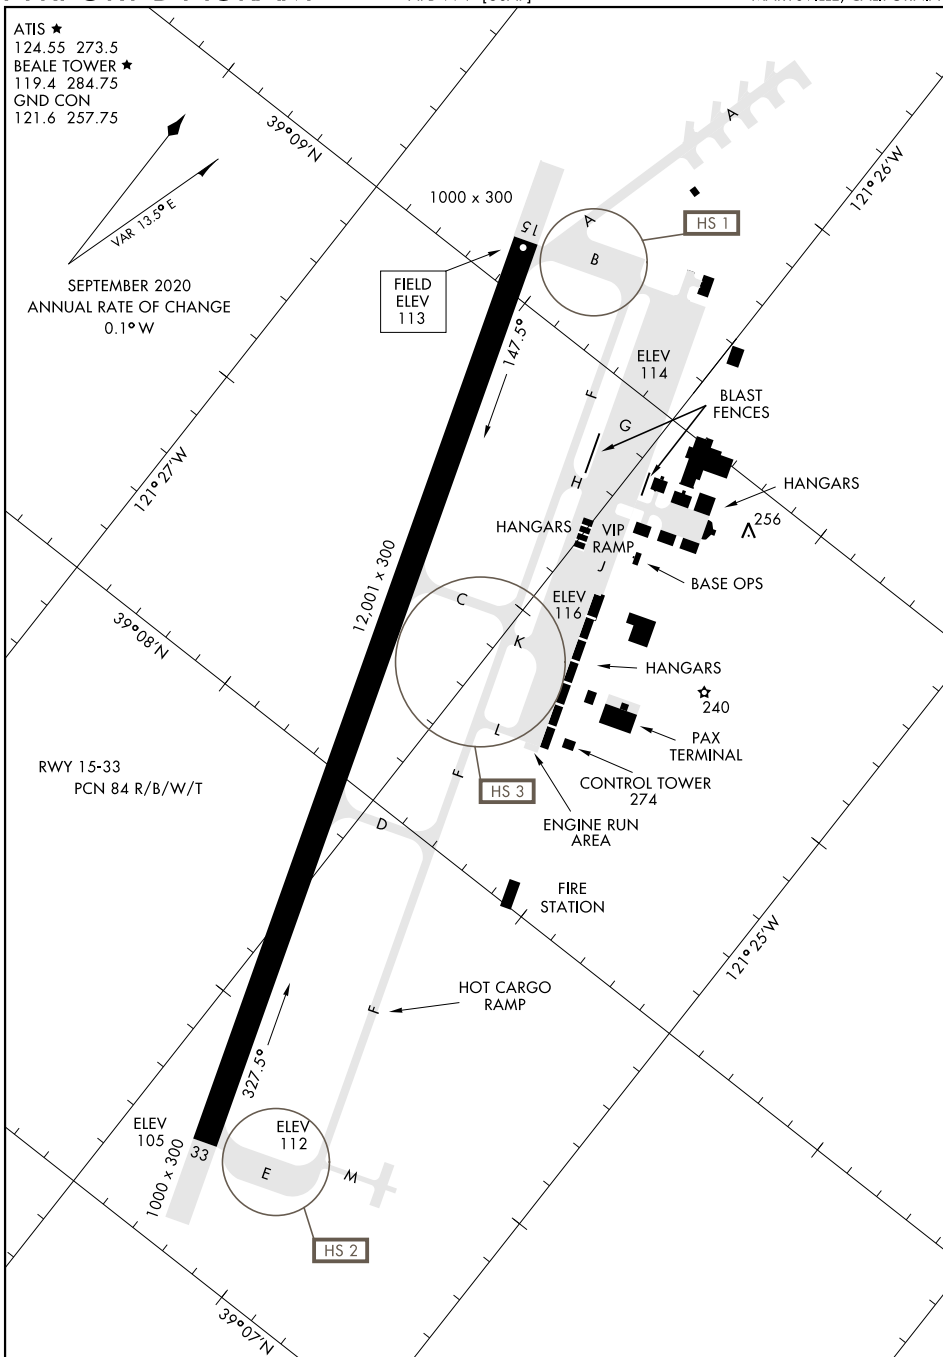

AIRPORT DIAGRAM

AFD-771 [USAF]

BEALE AFB (KBAB)
MARYSVILLE, CALIFORNIA

ATIS ★
124.55 273.5
BEALE TOWER ★
119.4 284.75
GND CON
121.6 257.75

SEPTEMBER 2020
ANNUAL RATE OF CHANGE
0.1° W

SW-2, 05 NOV 2020 to 03 DEC 2020

SW-2, 05 NOV 2020 to 03 DEC 2020

AIRPORT DIAGRAM

MARYSVILLE, CALIFORNIA
BEALE AFB (KBAB)