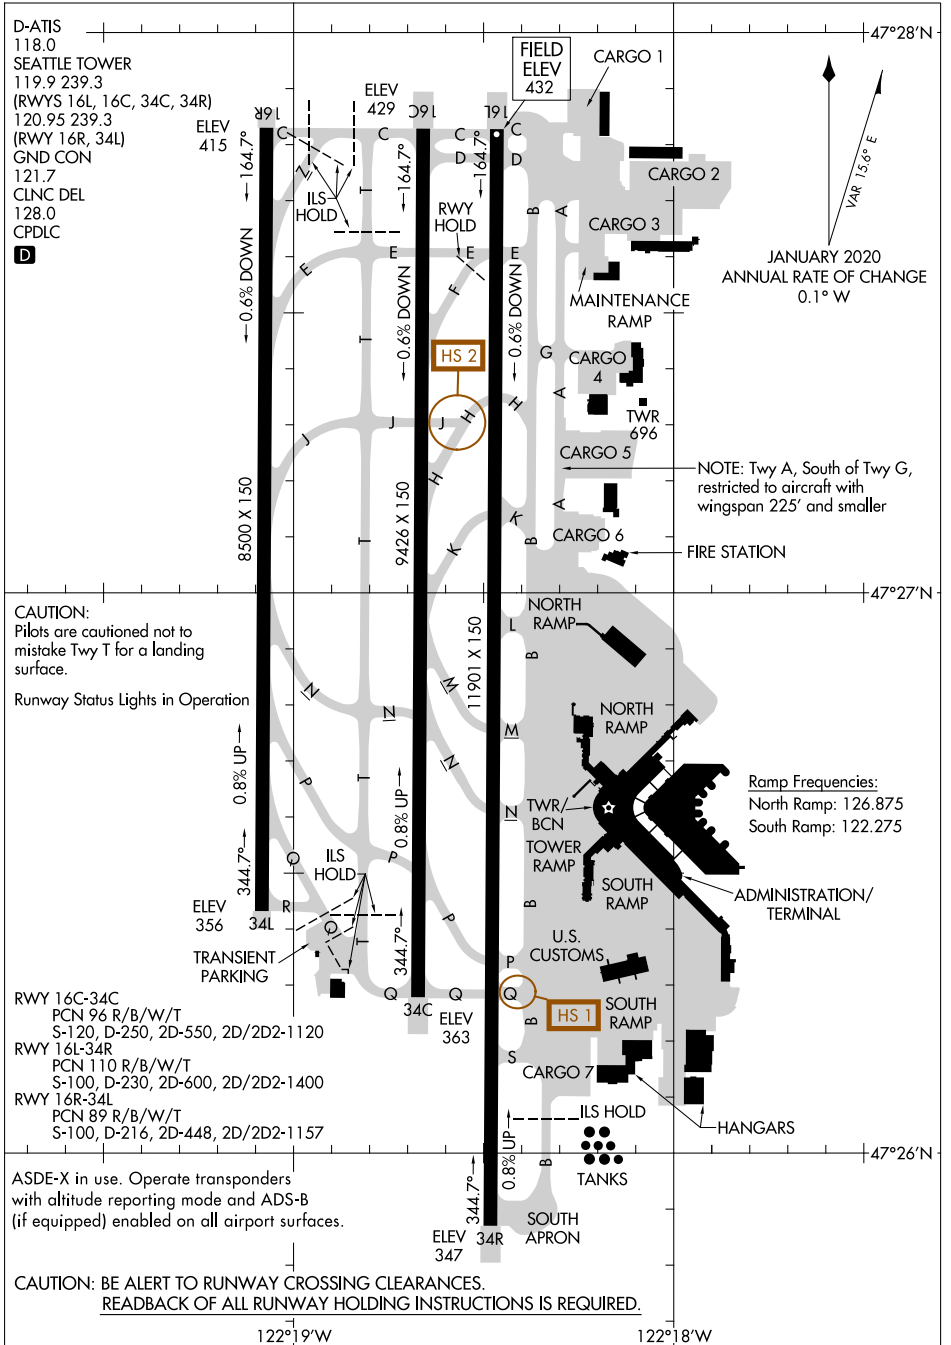

AIRPORT DIAGRAM

AL-582 (FAA)

SEATTLE-TACOMA INTL (SEA)
SEATTLE, WASHINGTON

NW-1, 05 NOV 2020 to 03 DEC 2020

NW-1, 05 NOV 2020 to 03 DEC 2020

AIRPORT DIAGRAM

SEATTLE, WASHINGTON

SEATTLE-TACOMA INTL (SEA)