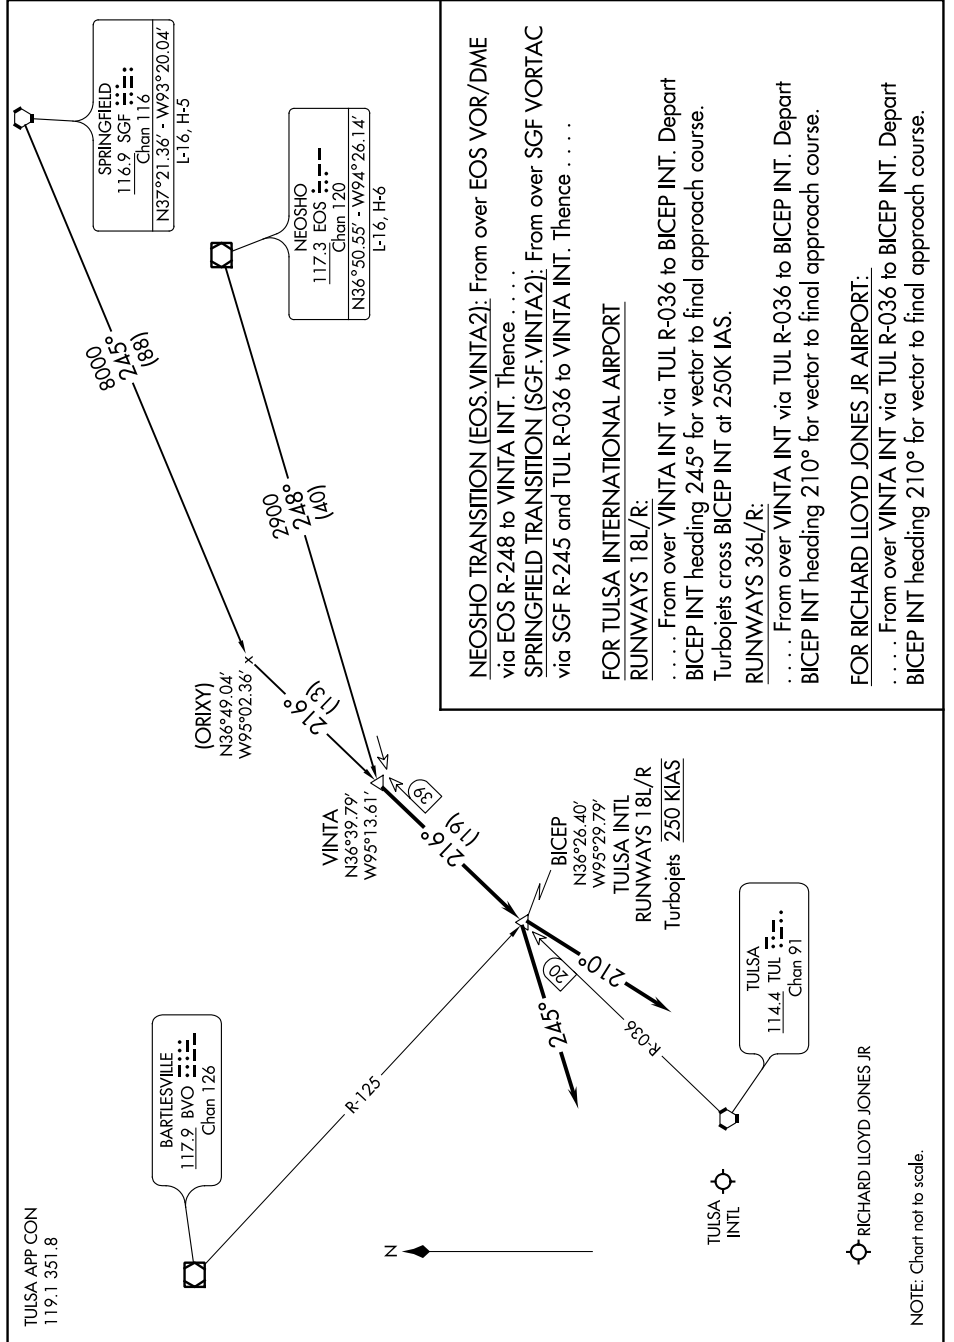

VINTA TWO ARRIVAL

TULSA, OKLAHOMA

SC-1, 05 NOV 2020 to 03 DEC 2020

SC-1, 05 NOV 2020 to 03 DEC 2020

VINTA TWO ARRIVAL

(VINTA.VINTA2) 09JAN92

TULSA, OKLAHOMA

NOTE: Chart not to scale.