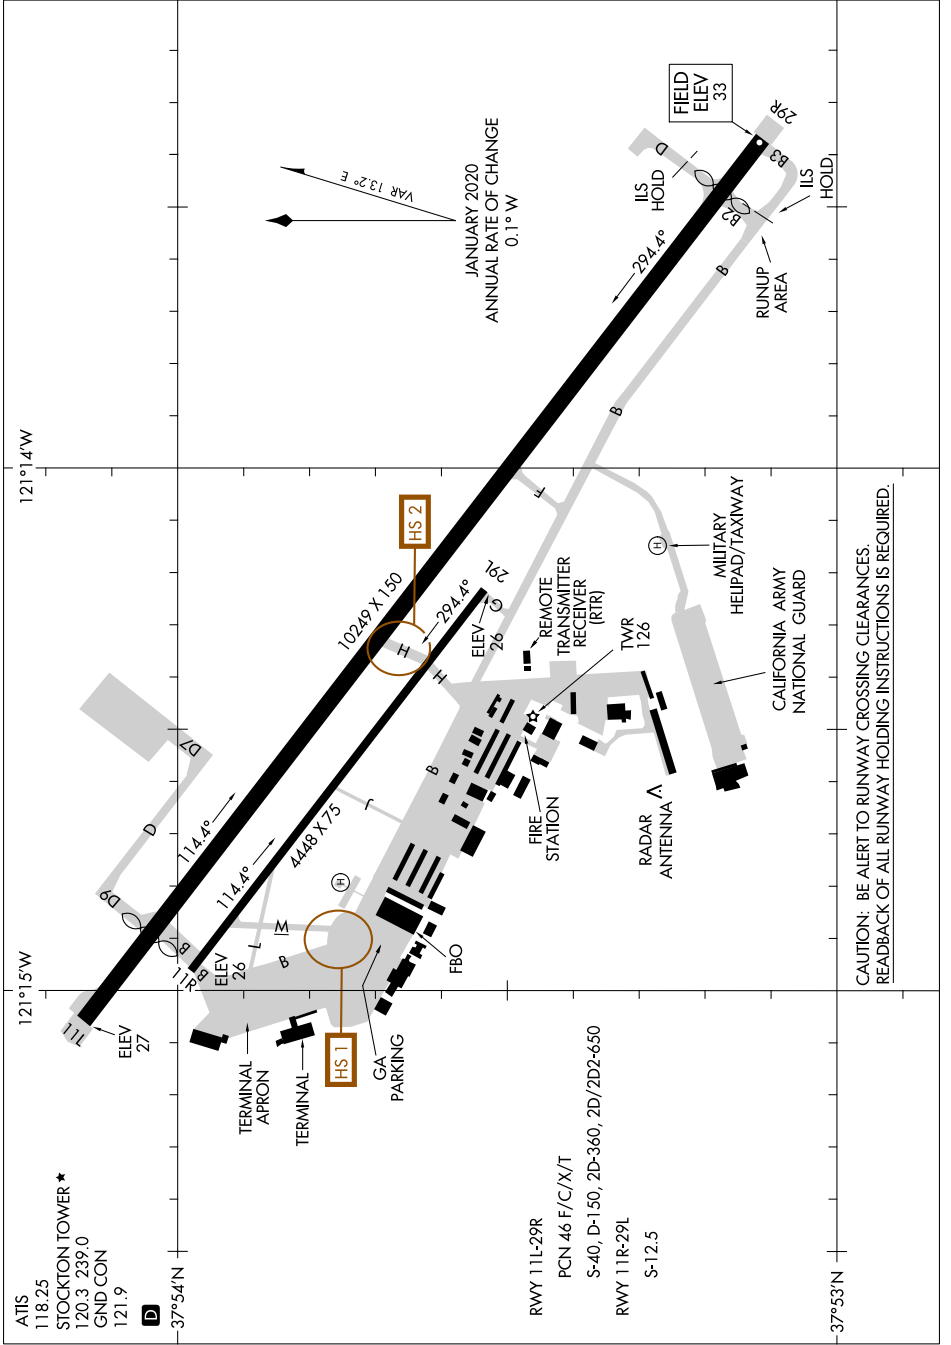

AIRPORT DIAGRAM

AL-407 (FAA)

STOCKTON METROPOLITAN (SCK)
STOCKTON, CALIFORNIA

SW-2, 05 NOV 2020 to 03 DEC 2020

CAUTION: BE ALERT TO RUNWAY CROSSING CLEARANCES.
READBACK OF ALL RUNWAY HOLDING INSTRUCTIONS IS REQUIRED.

SW-2, 05 NOV 2020 to 03 DEC 2020

AIRPORT DIAGRAM

STOCKTON, CALIFORNIA
STOCKTON METROPOLITAN (SCK)