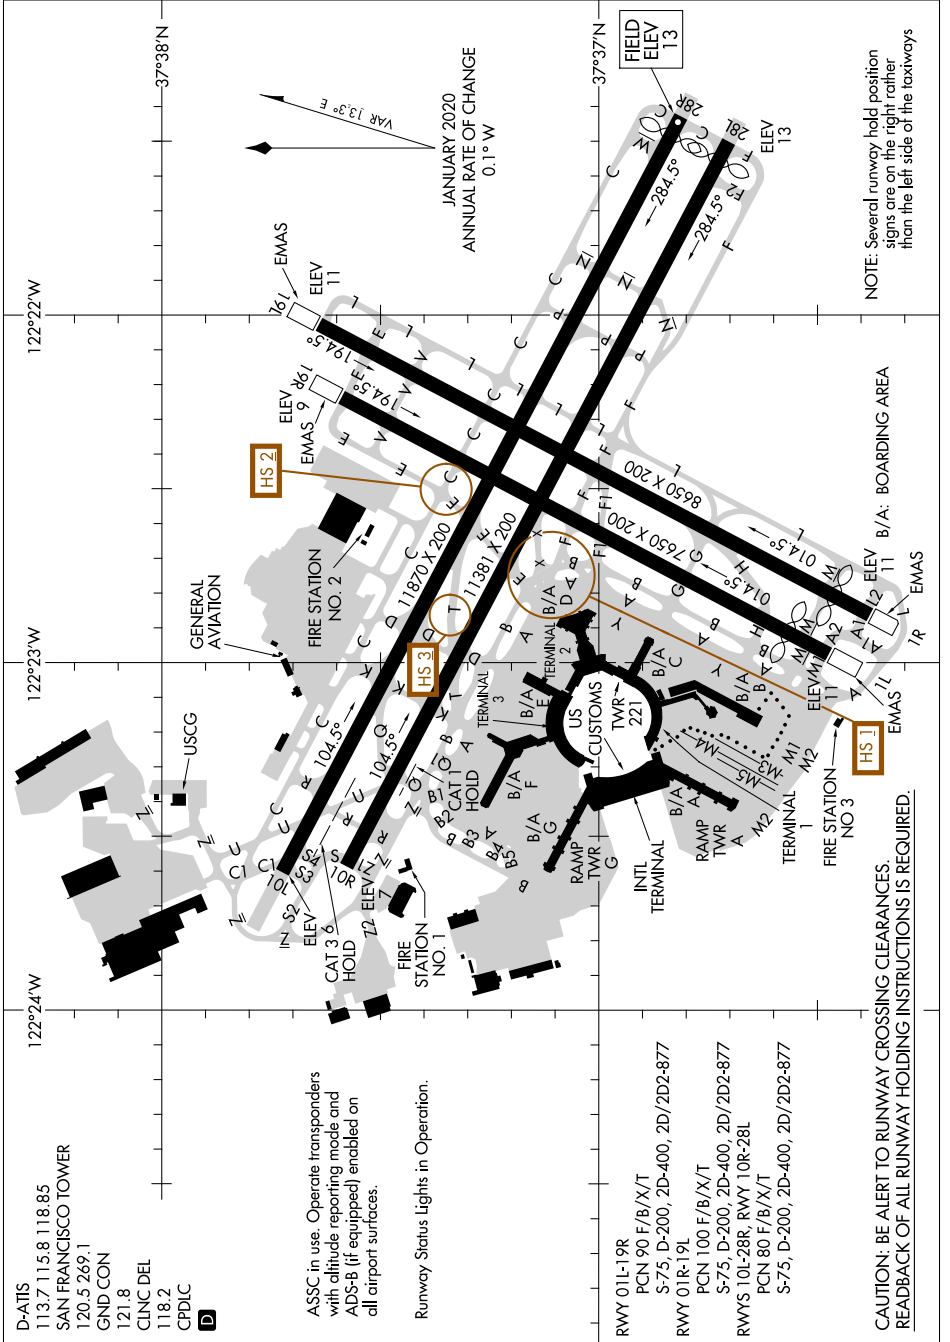

# AIRPORT DIAGRAM

AL-375 (FAA)

SAN FRANCISCO INTL (SFO)  
SAN FRANCISCO, CALIFORNIA

SW-2, 05 NOV 2020 to 03 DEC 2020

SW-2, 05 NOV 2020 to 03 DEC 2020