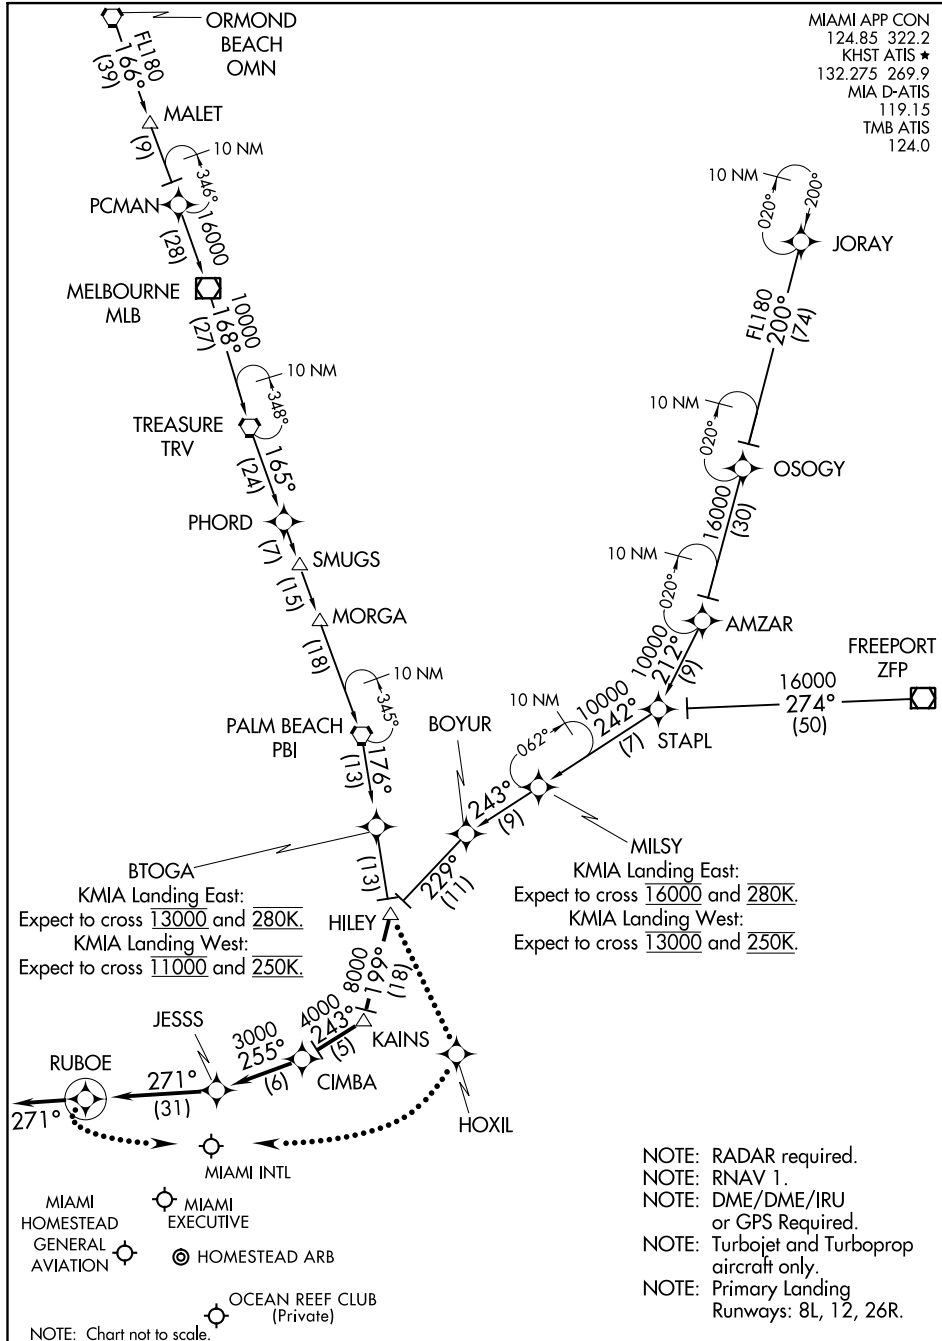

HILEY SEVEN ARRIVAL (RNAV)

MIAMI, FLORIDA

MIAMI APP CON
 124.85 322.2
 KHST ATIS ★
 132.275 269.9
 MIA D-ATIS
 119.15
 TMB ATIS
 124.0

SE-3, 05 NOV 2020 to 03 DEC 2020

SE-3, 05 NOV 2020 to 03 DEC 2020

HILEY SEVEN ARRIVAL (RNAV)

MIAMI, FLORIDA