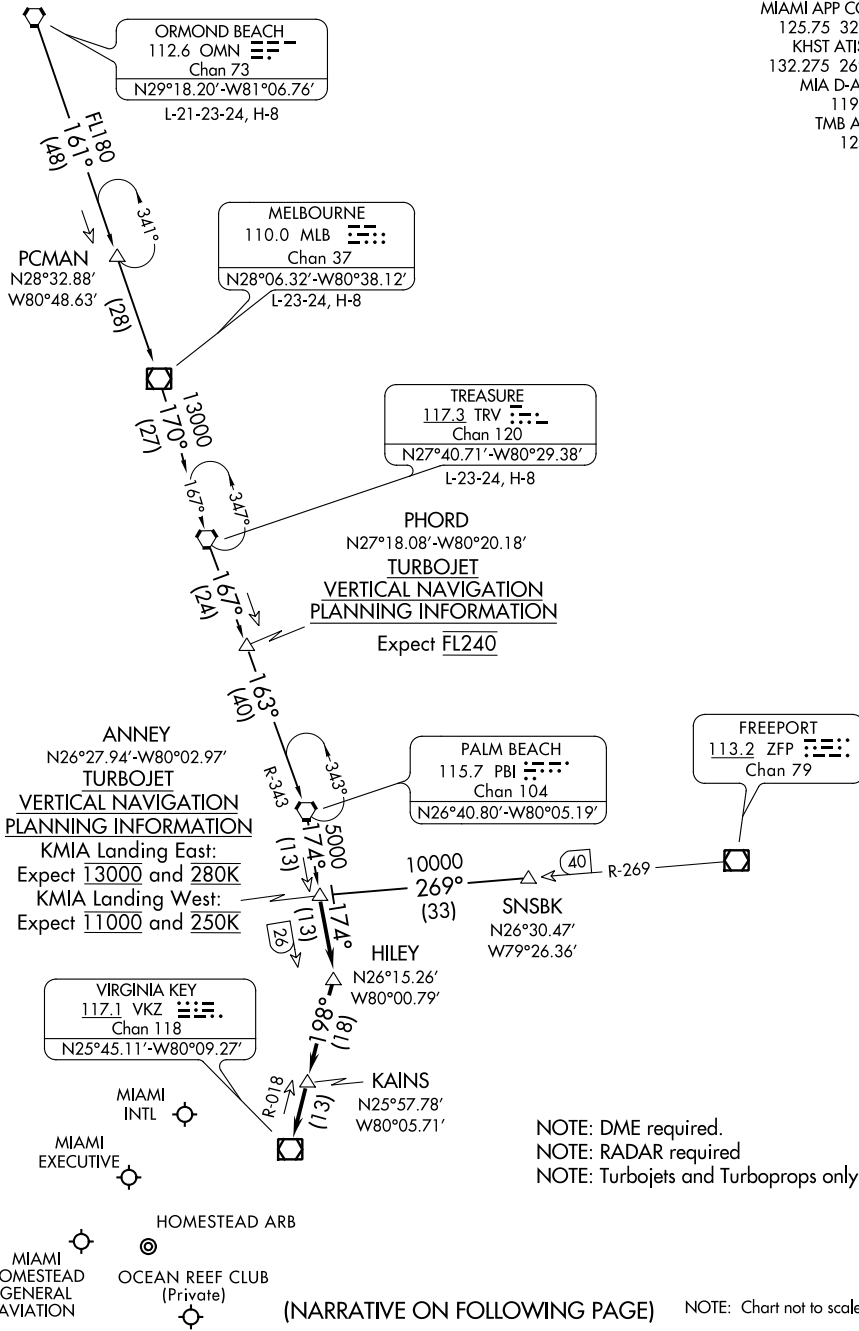

ANNEY FOUR ARRIVAL

MIAMI, FLORIDA

MIAMI APP CON
 125.75 322.3
 KHST ATIS ★
 132.275 269.9
 MIA D-ATIS
 119.15
 TMB ATIS
 124.0

SE-3, 05 NOV 2020 to 03 DEC 2020

SE-3, 05 NOV 2020 to 03 DEC 2020

(NARRATIVE ON FOLLOWING PAGE)

NOTE: Chart not to scale.

ANNEY FOUR ARRIVAL

(ANNEY.ANNEY4) 07DEC17

MIAMI, FLORIDA