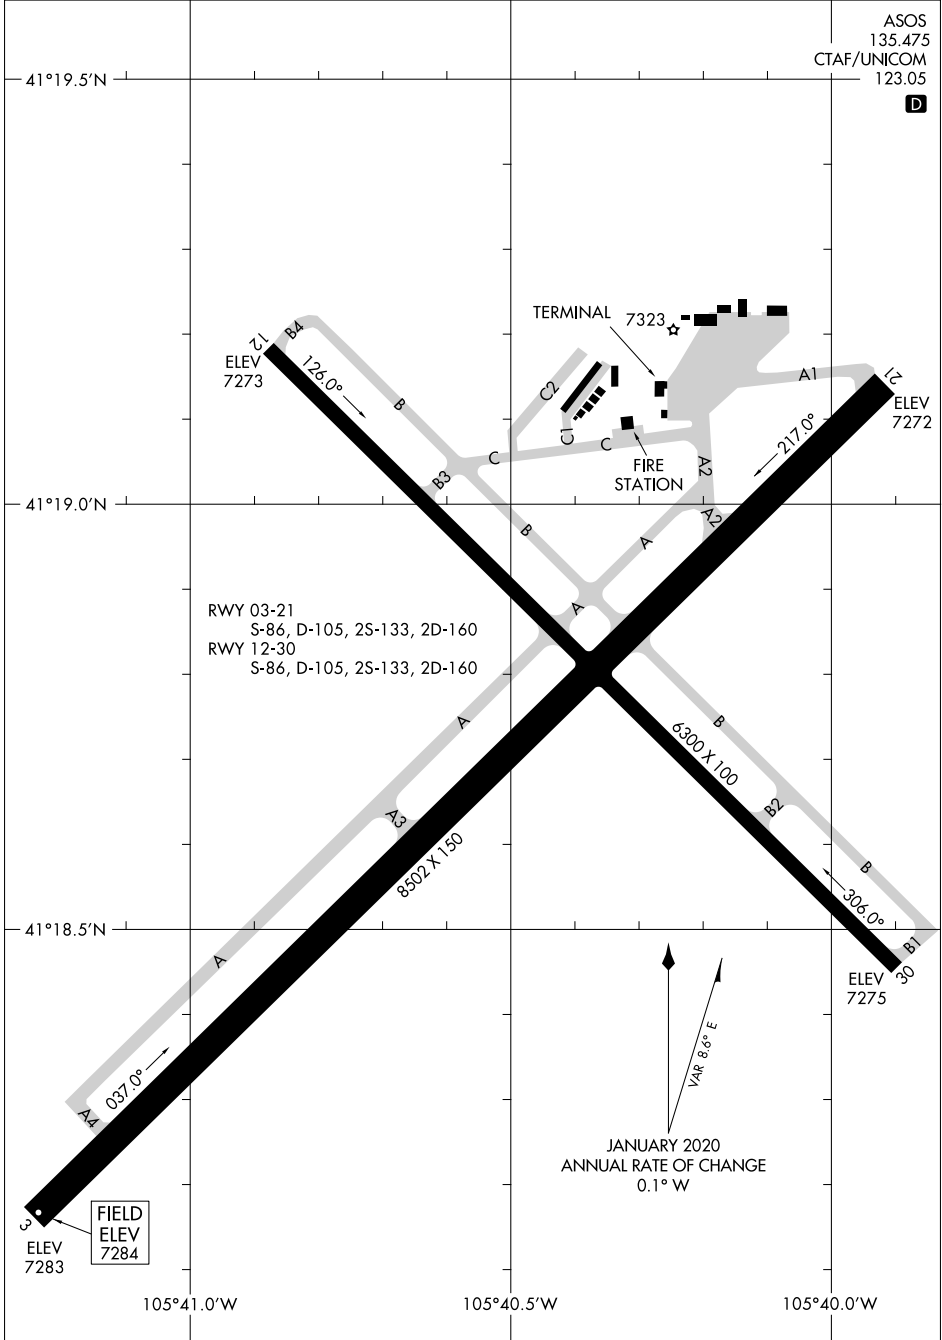

20086

# AIRPORT DIAGRAM

AL-225 (FAA)

LARAMIE RGNL (LAR)  
LARAMIE, WYOMING

ASOS  
135.475  
CTAF/UNICOM  
123.05

NW-1, 05 NOV 2020 to 03 DEC 2020

NW-1, 05 NOV 2020 to 03 DEC 2020

# AIRPORT DIAGRAM

20086

LARAMIE, WYOMING  
LARAMIE RGNL (LAR)