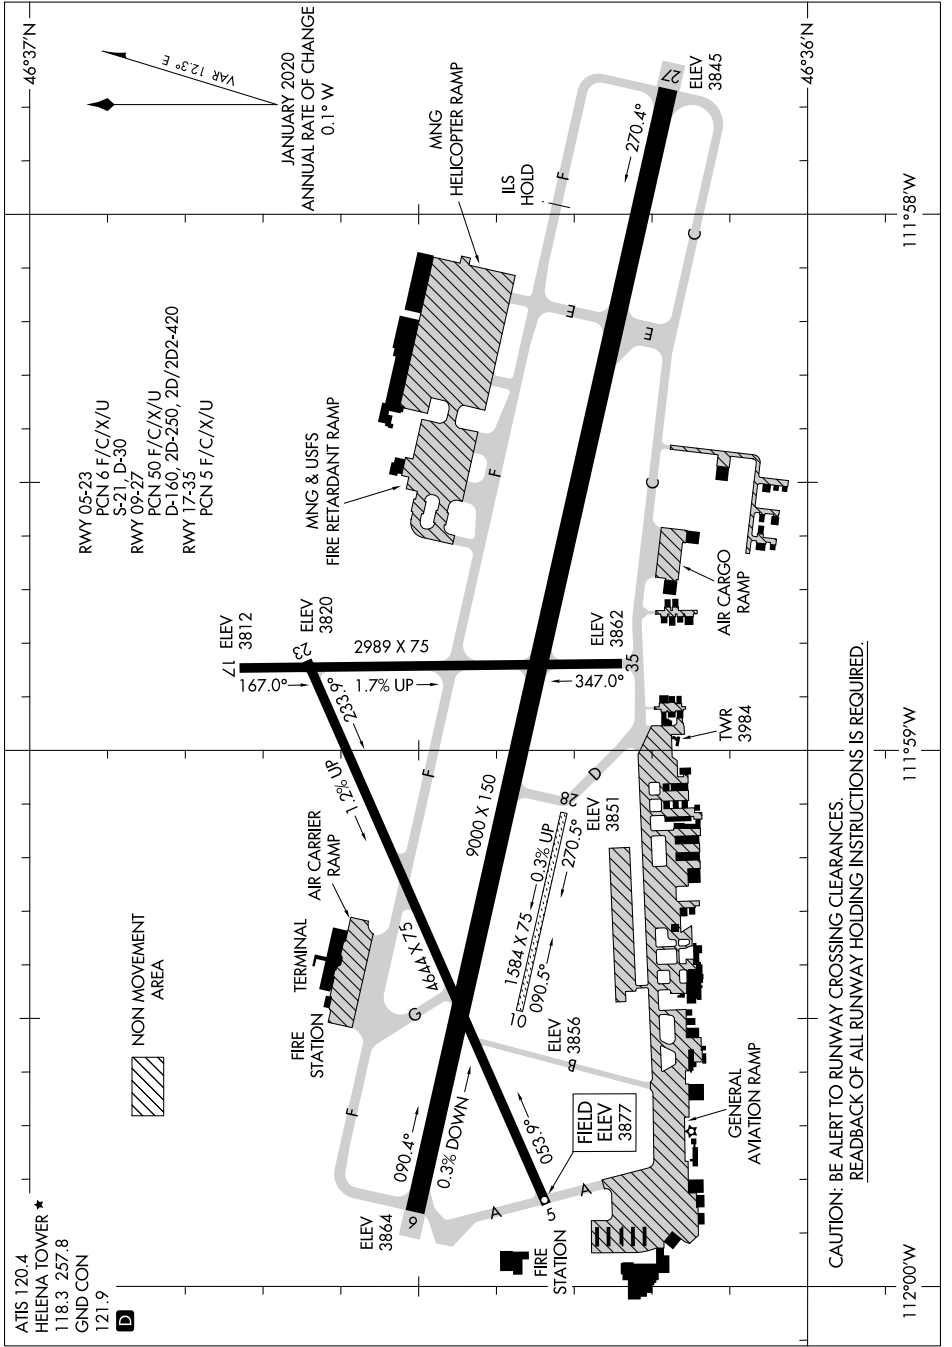

AIRPORT DIAGRAM

HELENA RGNL (HLN)
HELENA, MONTANA

AL-192 (FAA)

NW-1, 05 NOV 2020 to 03 DEC 2020

111°58'W

111°59'W

112°00'W

AIRPORT DIAGRAM

HELENA, MONTANA
HELENA RGNL (HLN)

NW-1, 05 NOV 2020 to 03 DEC 2020