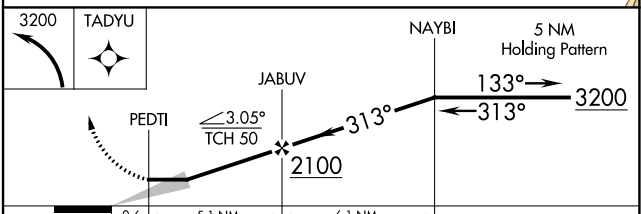

RNAV (GPS) RWY 31

WILLOW (UUO)(PAUO)

APP CRS 313°	Rwy ldg 4000
	TDZE 213
	Apt Elev 215

▼ Use Wasilla altimeter setting.
▲ NA Procedure NA at night.
 DME/DME RNP-0.3 NA.

MISSED APPROACH: Climbing left turn to 3200 direct TADYU and hold.

IYS/PAWS AWOS-3P 135.25	ANCHORAGE CENTER 133.7 279.6	CTAF 122.8
-----------------------------------	--	----------------------

CATEGORY	A	B	C	D
LNAV MDA	1220-1¼ 1007 (1100-1¼)	1220-1½ 1007 (1100-1½)	1220-3 1007 (1100-3)	NA
CIRCLING	1220-1¼ 1005 (1100-1¼)	1220-1½ 1005 (1100-1½)	1220-3 1005 (1100-3)	NA