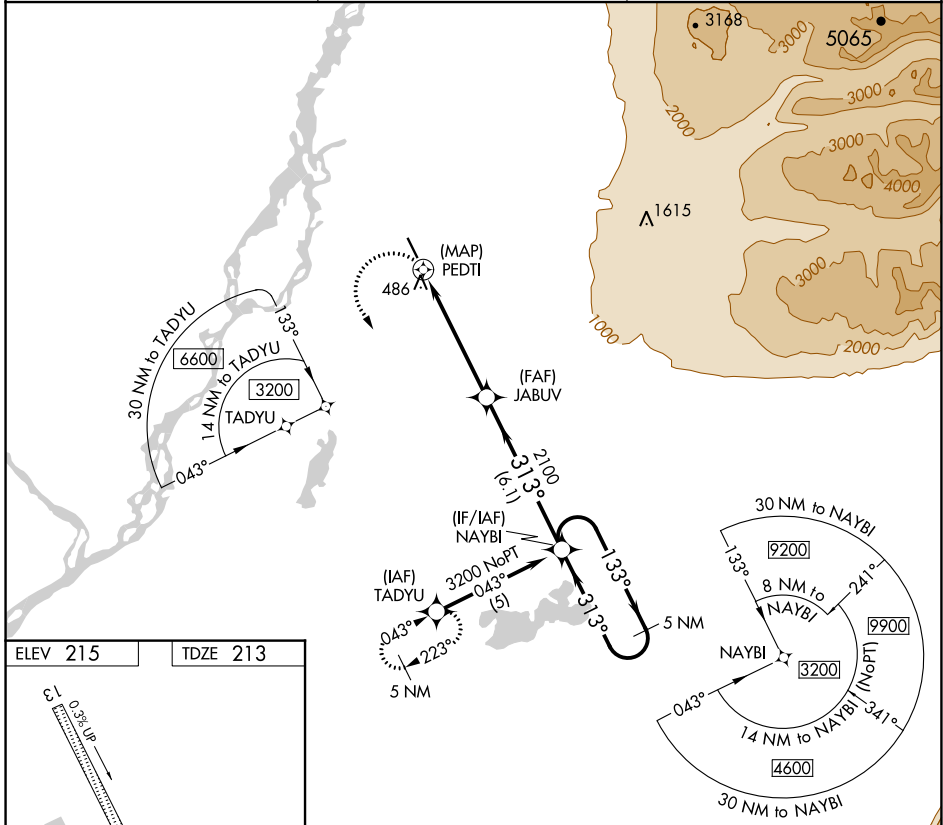

RNAV (GPS) RWY 31

WILLOW (UUO)(PAUO)

APP CRS 313°	Rwy ldg 4000
	TDZE 213
	Apt Elev 215

▼ Use Wasilla altimeter setting.
▲ NA Procedure NA at night.
 DME/DME RNP-0.3 NA.

MISSED APPROACH: Climbing left turn to 3200 direct TADYU and hold.

IYS/PAWS AWOS-3P 135.25	ANCHORAGE CENTER 133.7 279.6	CTAF 122.8
-----------------------------------	--	----------------------

CATEGORY	A	B	C	D
LNAV MDA	1220-1¼ 1007 (1100-1¼)	1220-1½ 1007 (1100-1½)	1220-3 1007 (1100-3)	NA
CIRCLING	1220-1¼ 1005 (1100-1¼)	1220-1½ 1005 (1100-1½)	1220-3 1005 (1100-3)	NA

AK, 10 SEP 2020 to 05 NOV 2020

AK, 10 SEP 2020 to 05 NOV 2020