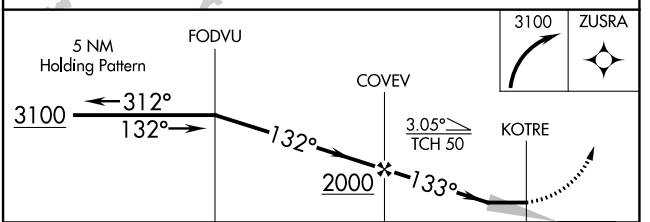

APP CRS 133°	Rwy Idg 4400
	TDZE 215
	Apt Elev 215

RNAV (GPS) RWY 13

WILLOW (UO) (PAUO)

NA Use Wasilla altimeter setting.
 Procedure NA at night.
 DME/DME RNP-0.3 NA.

MISSED APPROACH: Climbing right turn to 3100 direct ZUSRA and hold.

IYS/PAWS AWOS-3P 135.25	ANCHORAGE CENTER 133.7 279.6	CTAF 122.8
-----------------------------------	--	----------------------

ELEV 215	TDZE 215
----------	----------

CATEGORY	A	B	C	D
LNAV MDA	1220-1¼ 1005 (1100-1¼)	1220-1½ 1005 (1100-1½)	1220-3 1005 (1100-3)	NA
CIRCLING	1220-1¼ 1005 (1100-1¼)	1220-1½ 1005 (1100-1½)	1220-3 1005 (1100-3)	NA