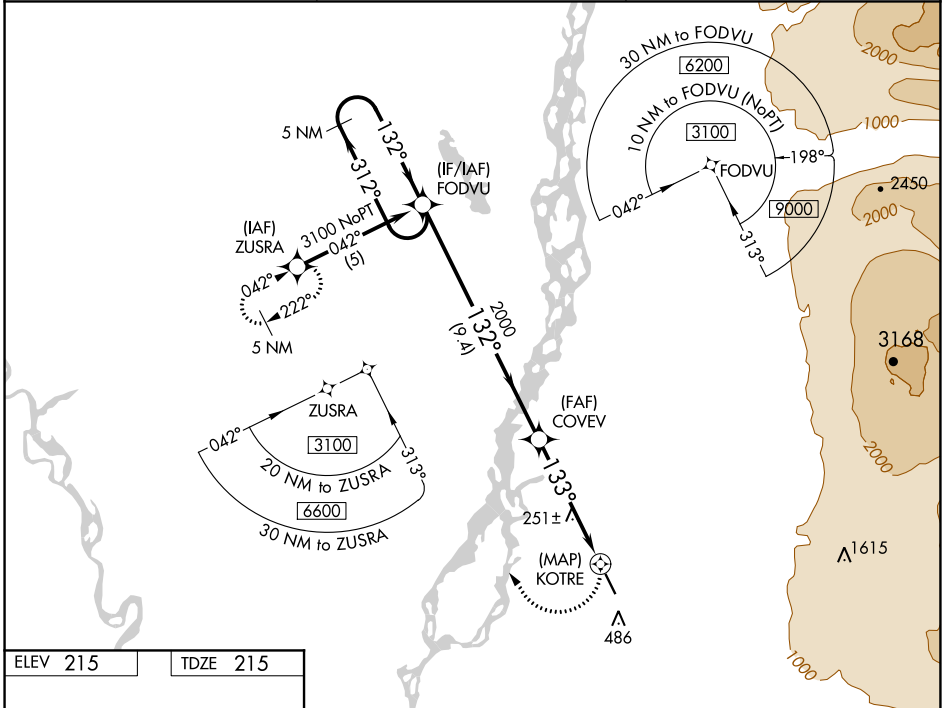

APP CRS 133°	Rwy Idg 4400
	TDZE 215
	Apt Elev 215

RNAV (GPS) RWY 13

WILLOW (UO) (PAUO)

NA Use Wasilla altimeter setting.
 Procedure NA at night.
 DME/DME RNP-0.3 NA.

MISSED APPROACH: Climbing right turn to 3100 direct ZUSRA and hold.

IYS/PAWS AWOS-3P 135.25	ANCHORAGE CENTER 133.7 279.6	CTAF 122.8
-----------------------------------	--	----------------------

ELEV 215	TDZE 215
----------	----------

CATEGORY	A	B	C	D
LNAV MDA	1220-1¼ 1005 (1100-1¼)	1220-1½ 1005 (1100-1½)	1220-3 1005 (1100-3)	NA
CIRCLING	1220-1¼ 1005 (1100-1¼)	1220-1½ 1005 (1100-1½)	1220-3 1005 (1100-3)	NA

AK, 10 SEP 2020 to 05 NOV 2020

AK, 10 SEP 2020 to 05 NOV 2020