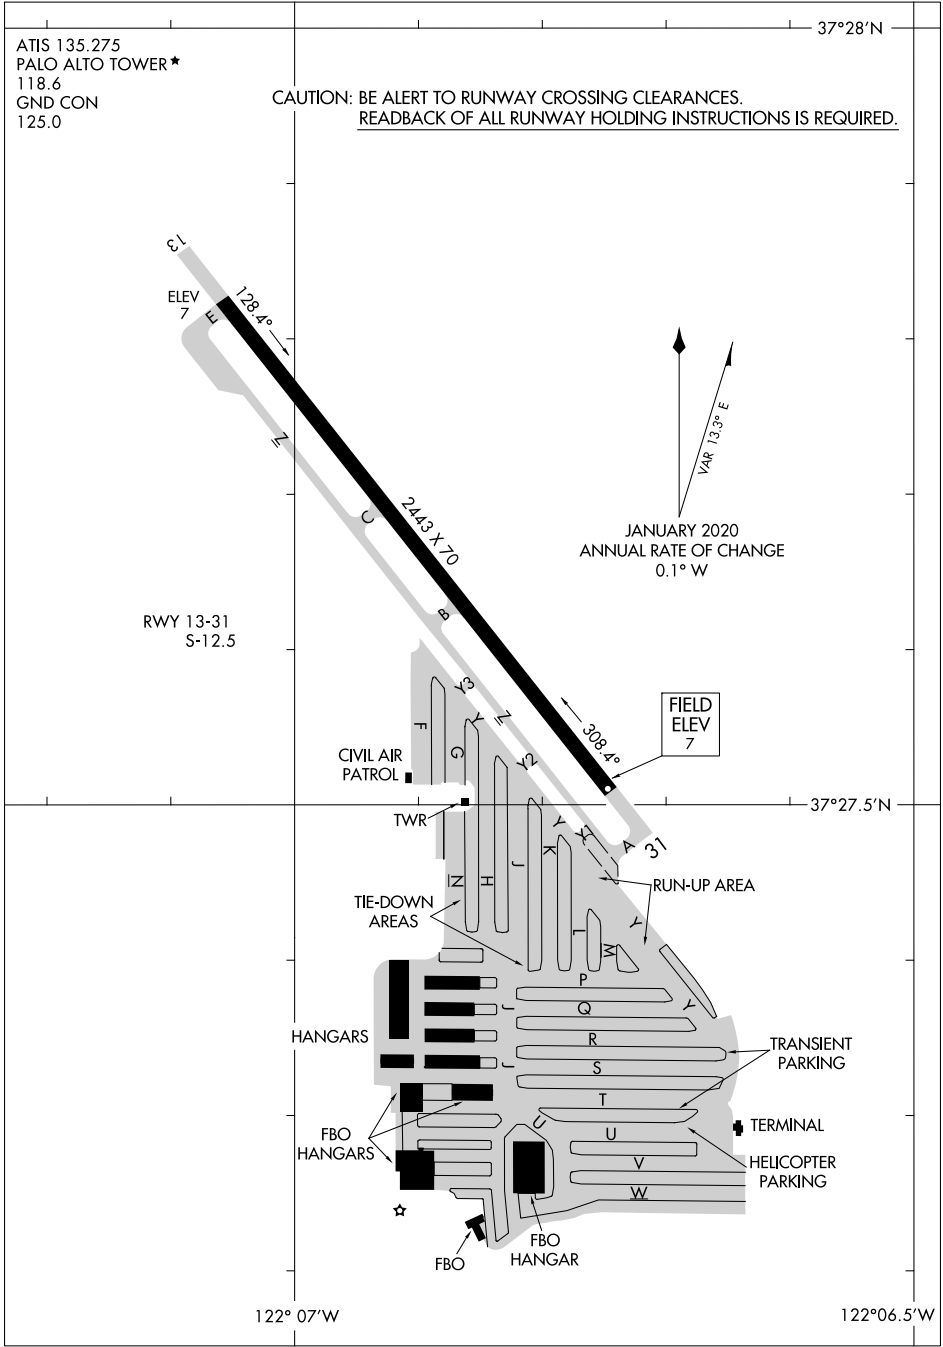

# AIRPORT DIAGRAM

AL-9216 (FAA)

PALO ALTO (P.A.O)  
PALO ALTO, CALIFORNIA

37°28'N

ATIS 135.275  
PALO ALTO TOWER ★  
118.6  
GND CON  
125.0

CAUTION: BE ALERT TO RUNWAY CROSSING CLEARANCES.  
READEBACK OF ALL RUNWAY HOLDING INSTRUCTIONS IS REQUIRED.

SW-2, 08 OCT 2020 to 05 NOV 2020

SW-2, 08 OCT 2020 to 05 NOV 2020

# AIRPORT DIAGRAM

PALO ALTO, CALIFORNIA  
PALO ALTO (P.A.O)