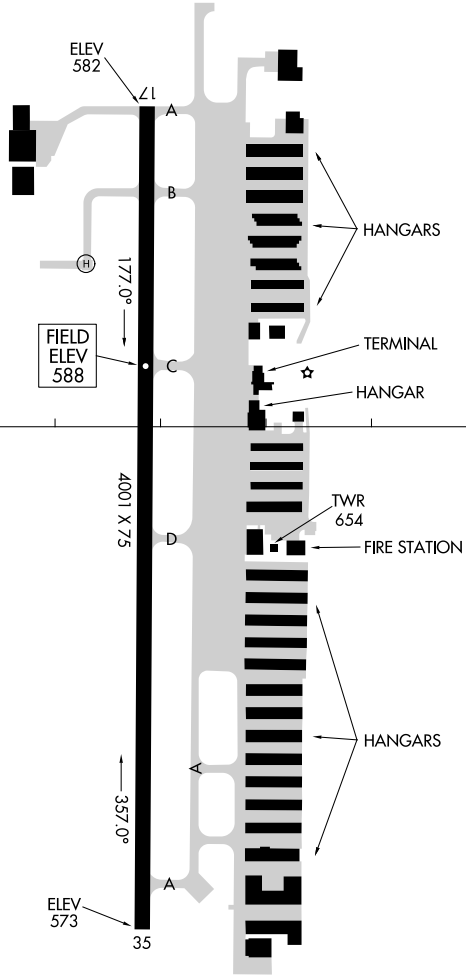

AIRPORT DIAGRAM

AL-9209 (FAA)

GRAND PRAIRIE MUNI (GPM)

GRAND PRAIRIE, TX

AWOS-3P
 118.475
 GRAND PRAIRIE TOWER ★
 128.55
 GND CON
 121.15

32°42.0'N

△ 745±

RWY 17-35
S-30

**CAUTION: BE ALERT TO RUNWAY CROSSING CLEARANCES.
 READBACK OF ALL RUNWAY HOLDING INSTRUCTIONS IS REQUIRED.**

32°41.5'N

97°03.0'W

97°02.5'W

AIRPORT DIAGRAM

GRAND PRAIRIE, TX
 GRAND PRAIRIE MUNI (GPM)

SC-2, 08 OCT 2020 to 05 NOV 2020