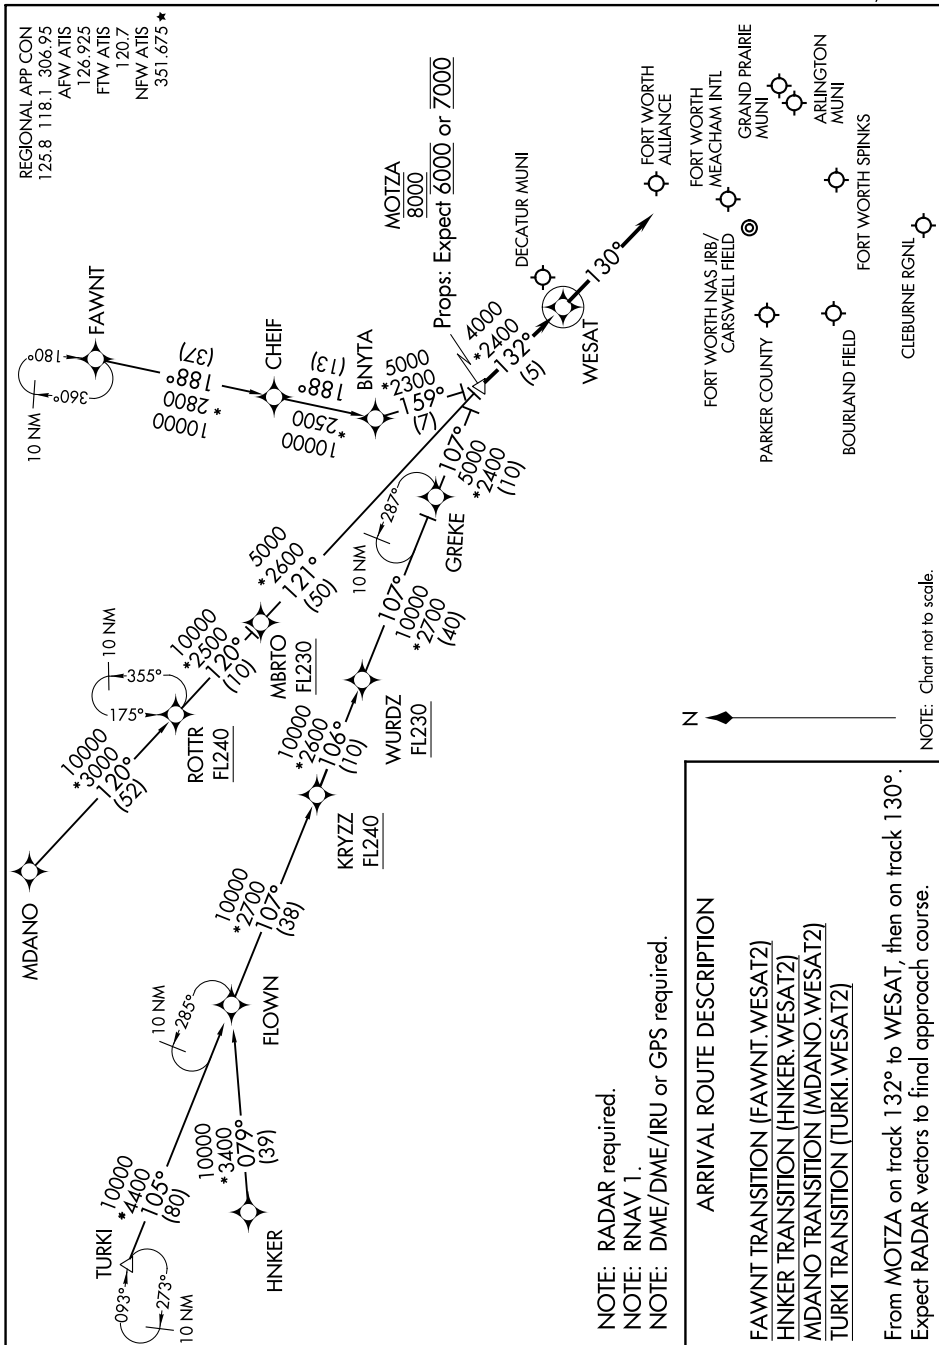

WESAT TWO ARRIVAL (RNAV)

DALLAS-FORT WORTH, TEXAS

SC-2, 08 OCT 2020 to 05 NOV 2020

WESAT TWO ARRIVAL (RNAV)

(MOTZA.WESAT2) 25JUN15

DALLAS-FORT WORTH, TEXAS

SC-2, 08 OCT 2020 to 05 NOV 2020