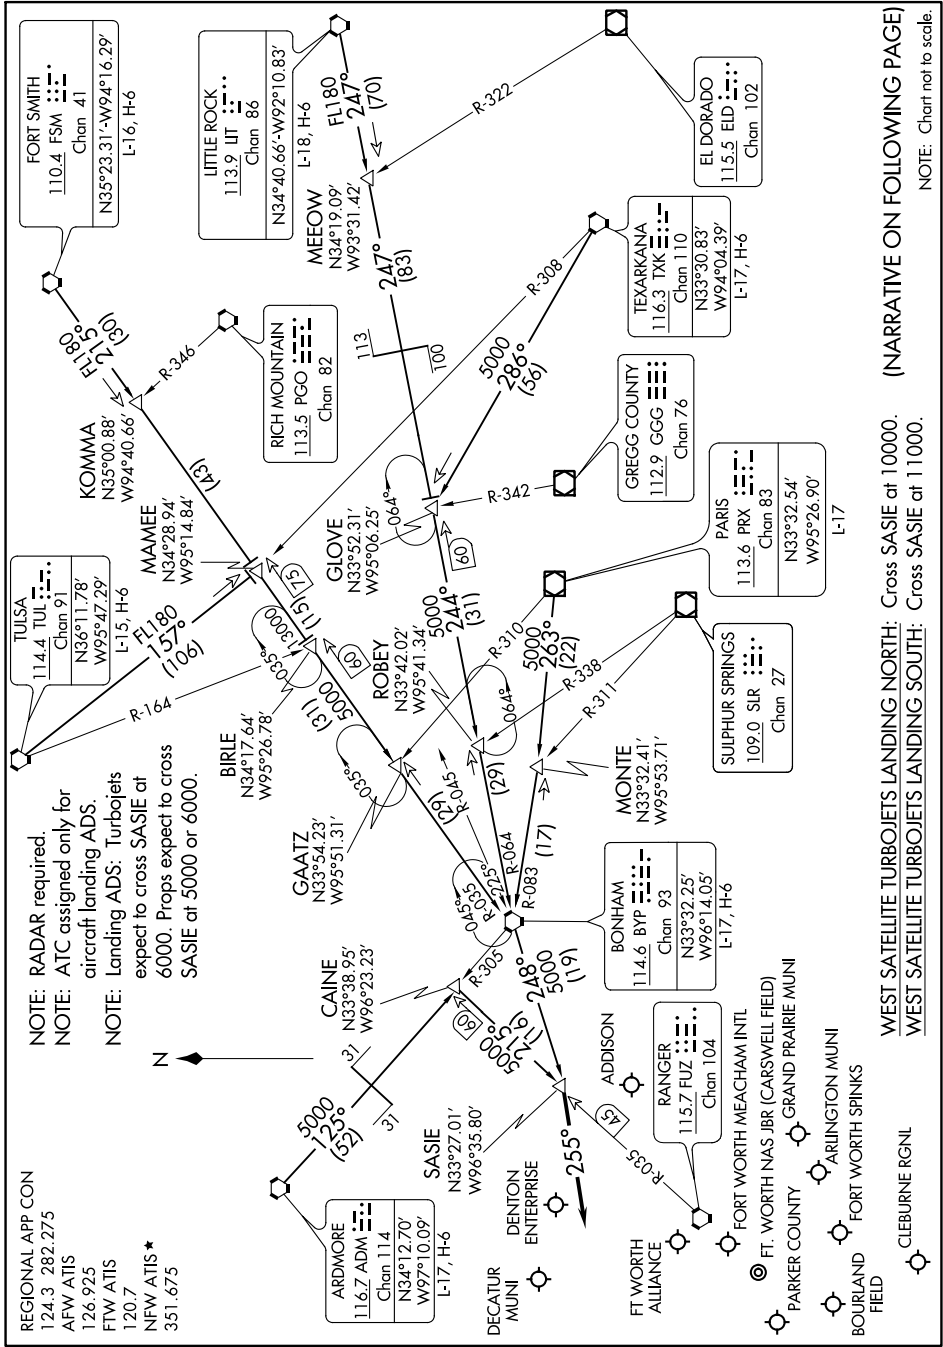

SASIE SIX ARRIVAL

AL-6918 (FAA)

DALLAS-FORT WORTH, TEXAS

SC-2, 08 OCT 2020 to 05 NOV 2020

(NARRATIVE ON FOLLOWING PAGE)

NOTE: Chart not to scale.

WEST SATELLITE TURBOJETS LANDING NORTH: Cross SASIE at 10000.
WEST SATELLITE TURBOJETS LANDING SOUTH: Cross SASIE at 11000.

SC-2, 08 OCT 2020 to 05 NOV 2020

SASIE SIX ARRIVAL

DALLAS-FORT WORTH, TEXAS