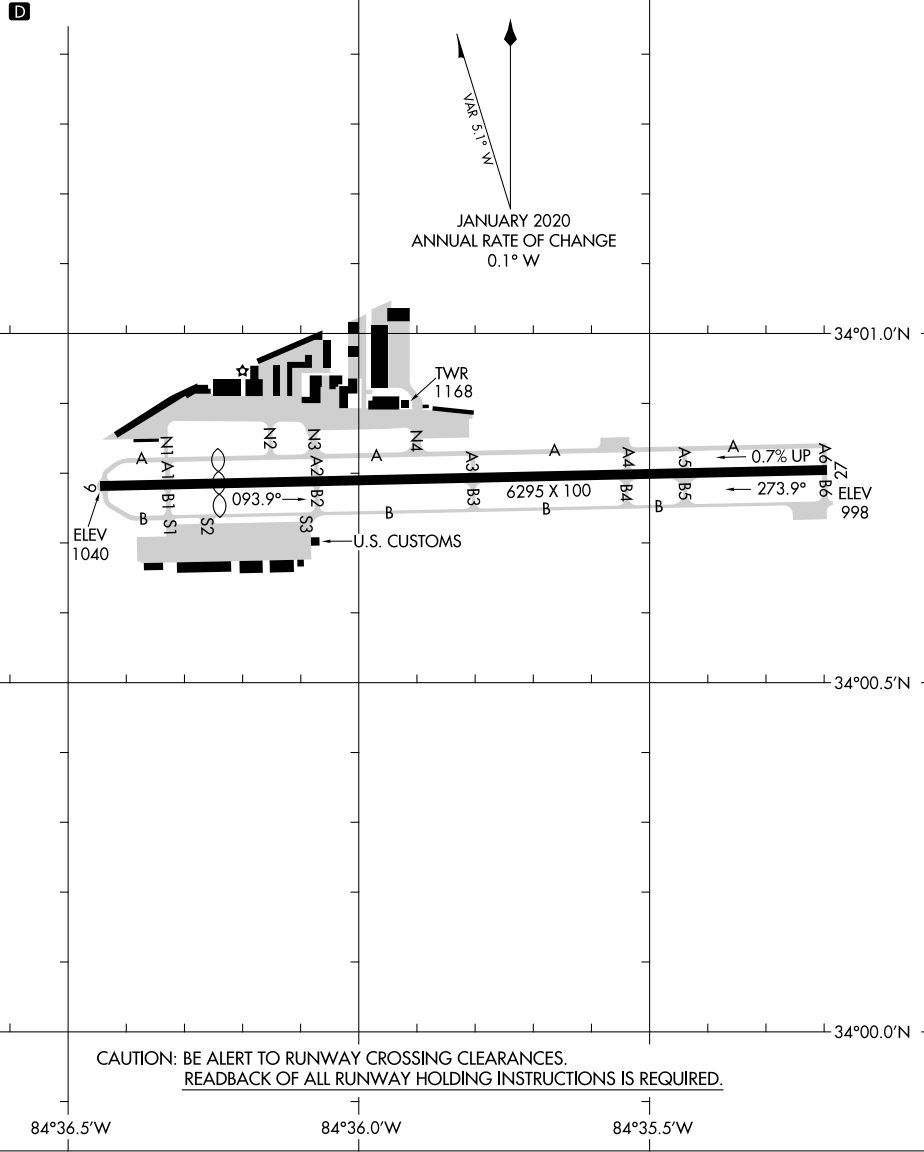

20086
AIRPORT DIAGRAM

COBB COUNTY INTL-MCCOLLUM FIELD (RYY)
AL-6424 (FAA)
ATLANTA, GEORGIA

ATIS
128.125
McCOLLUM TOWER ★
125.9
GND CON
119.0
CLNC DEL
119.0 268.7

FIELD
ELEV
1040

SE-4, 08 OCT 2020 to 05 NOV 2020

SE-4, 08 OCT 2020 to 05 NOV 2020

AIRPORT DIAGRAM
20086

ATLANTA, GEORGIA
COBB COUNTY INTL-MCCOLLUM FIELD (RYY)