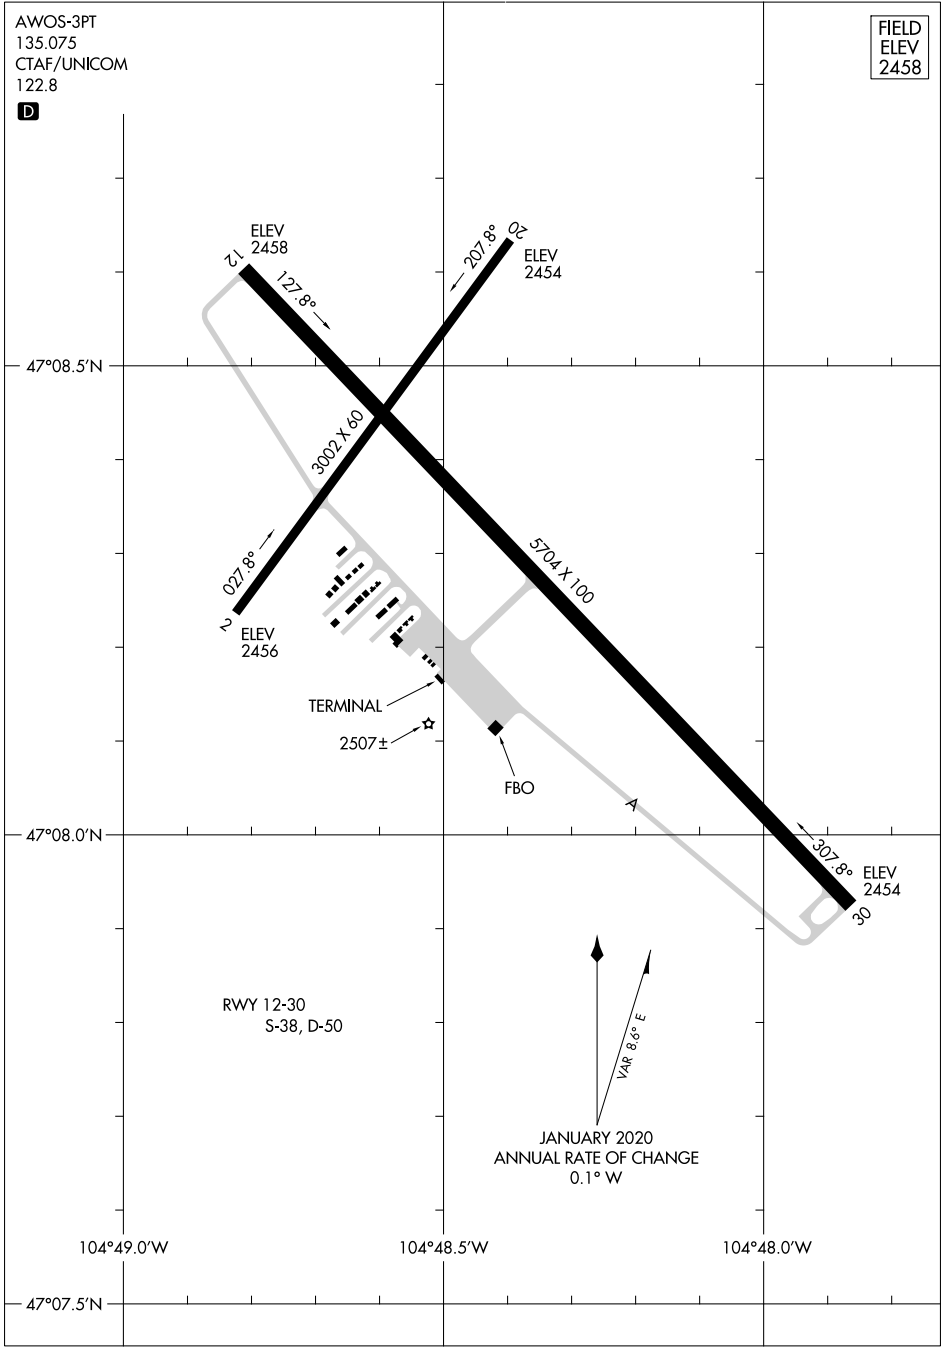

20086

# AIRPORT DIAGRAM

AL-6078 (FAA)

DAWSON COMMUNITY (GDV)  
GLENDDIVE, MONTANA

AWOS-3PT  
135.075  
CTAF/UNICOM  
122.8

FIELD  
ELEV  
2458

**D**

NW-1, 08 OCT 2020 to 05 NOV 2020

NW-1, 08 OCT 2020 to 05 NOV 2020