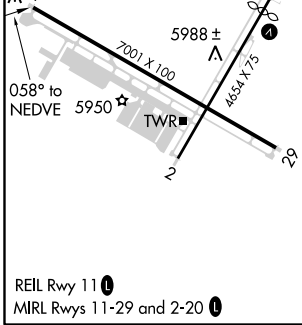

APP CRS 058°	Rwy Idg TDZE Apt Elev	N/A N/A 5904
------------------------	-----------------------------	---

RNAV (GPS)-A

TRUCKEE-TAHOE (TRK)

RNP APCH.	MISSED APPROACH: (Do not exceed 200K until KEBTE) Climb to 7800 then climbing left turn to 12000 direct KEBTE and track 282° to LEKY1 and hold, continue climb-in-hold 12000.
<p>⚠ Circling NA for Cat C south of Rwy 29 and east of Rwy 2.</p> <p>⚠ Procedure NA at night. When local altimeter setting not received, procedure NA.</p> <p>❄ -18°C</p>	

AWOS-3PT 118.0	OAKLAND CENTER 127.95 316.1	TRUCKEE TOWER* 120.575 (CTAF) 0	GND CON 118.3	UNICOM 122.95
--------------------------	---------------------------------------	---	-------------------------	-------------------------

CATEGORY	A	B	C	D
C CIRCLING	7500-1¼ 1596 (1600-1¼)	7500-1½ 1596 (1600-1½)	7700-3 1796 (1800-3)	NA

SW-2, 08 OCT 2020 to 05 NOV 2020

SW-2, 08 OCT 2020 to 05 NOV 2020