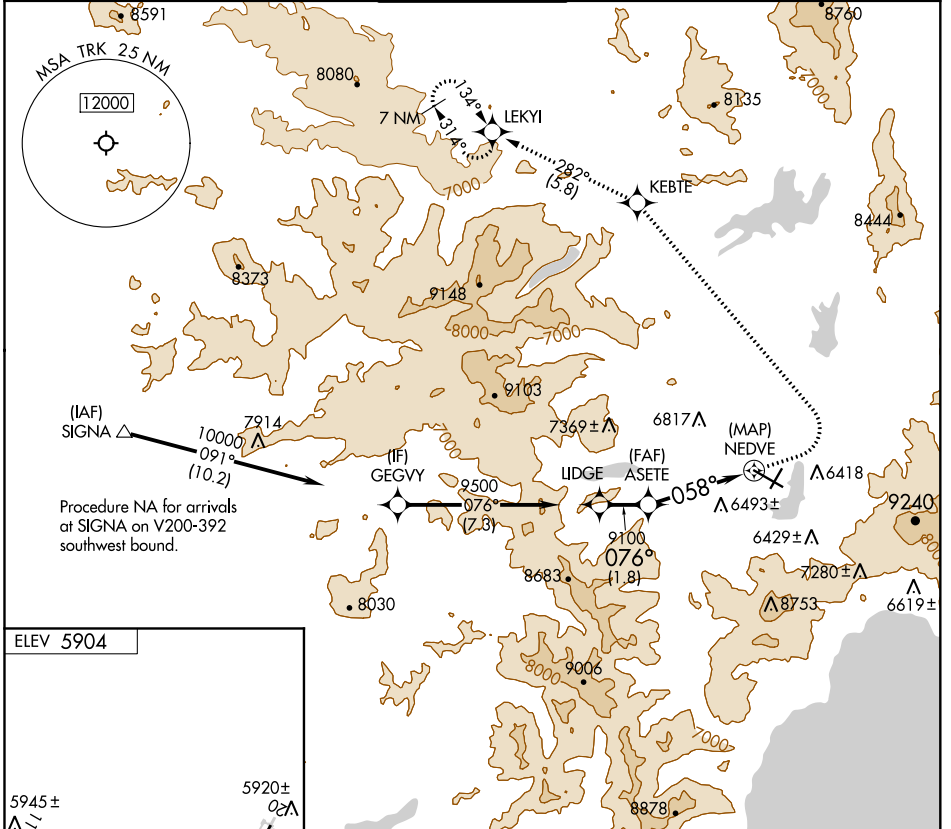

APP CRS 058°	Rwy Idg TDZE Apt Elev	N/A N/A 5904
------------------------	-----------------------------	---

RNAV (GPS)-A

TRUCKEE-TAHOE (TRK)

RNP APCH.	MISSED APPROACH: (Do not exceed 200K until KEBTE) Climb to 7800 then climbing left turn to 12000 direct KEBTE and track 282° to LEKY1 and hold, continue climb-in-hold 12000.
<p>⚠ Circling NA for Cat C south of Rwy 29 and east of Rwy 2.</p> <p>⚠ Procedure NA at night. When local altimeter setting not received, procedure NA.</p> <p>❄ -18°C</p>	

AWOS-3PT 118.0	OAKLAND CENTER 127.95 316.1	TRUCKEE TOWER* 120.575 (CTAF) 0	GND CON 118.3	UNICOM 122.95
--------------------------	---------------------------------------	---	-------------------------	-------------------------

CATEGORY	A	B	C	D
C CIRCLING	7500-1¼ 1596 (1600-1¼)	7500-1½ 1596 (1600-1½)	7700-3 1796 (1800-3)	NA

SW-2, 08 OCT 2020 to 05 NOV 2020

SW-2, 08 OCT 2020 to 05 NOV 2020