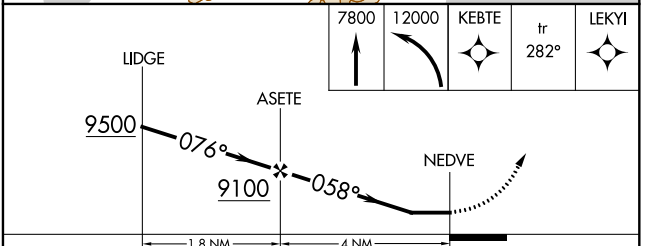

APP CRS 058°	Rwy Idg TDZE Apt Elev	N/A N/A 5904
------------------------	-----------------------------	---

RNAV (GPS)-A

TRUCKEE-TAHOE (TRK)

RNP APCH.	MISSED APPROACH: (Do not exceed 200K until KEBTE) Climb to 7800 then climbing left turn to 12000 direct KEBTE and track 282° to LEKY1 and hold, continue climb-in-hold 12000.
<p>⚠ Circling NA for Cat C south of Rwy 29 and east of Rwy 2.</p> <p>⚠ Procedure NA at night. When local altimeter setting not received, procedure NA.</p> <p>❄ -18°C</p>	

CATEGORY	A	B	C	D
C CIRCLING	7500-1¼ 1596 (1600-1¼)	7500-1½ 1596 (1600-1½)	7700-3 1796 (1800-3)	NA

SW-2, 08 OCT 2020 to 05 NOV 2020

SW-2, 08 OCT 2020 to 05 NOV 2020