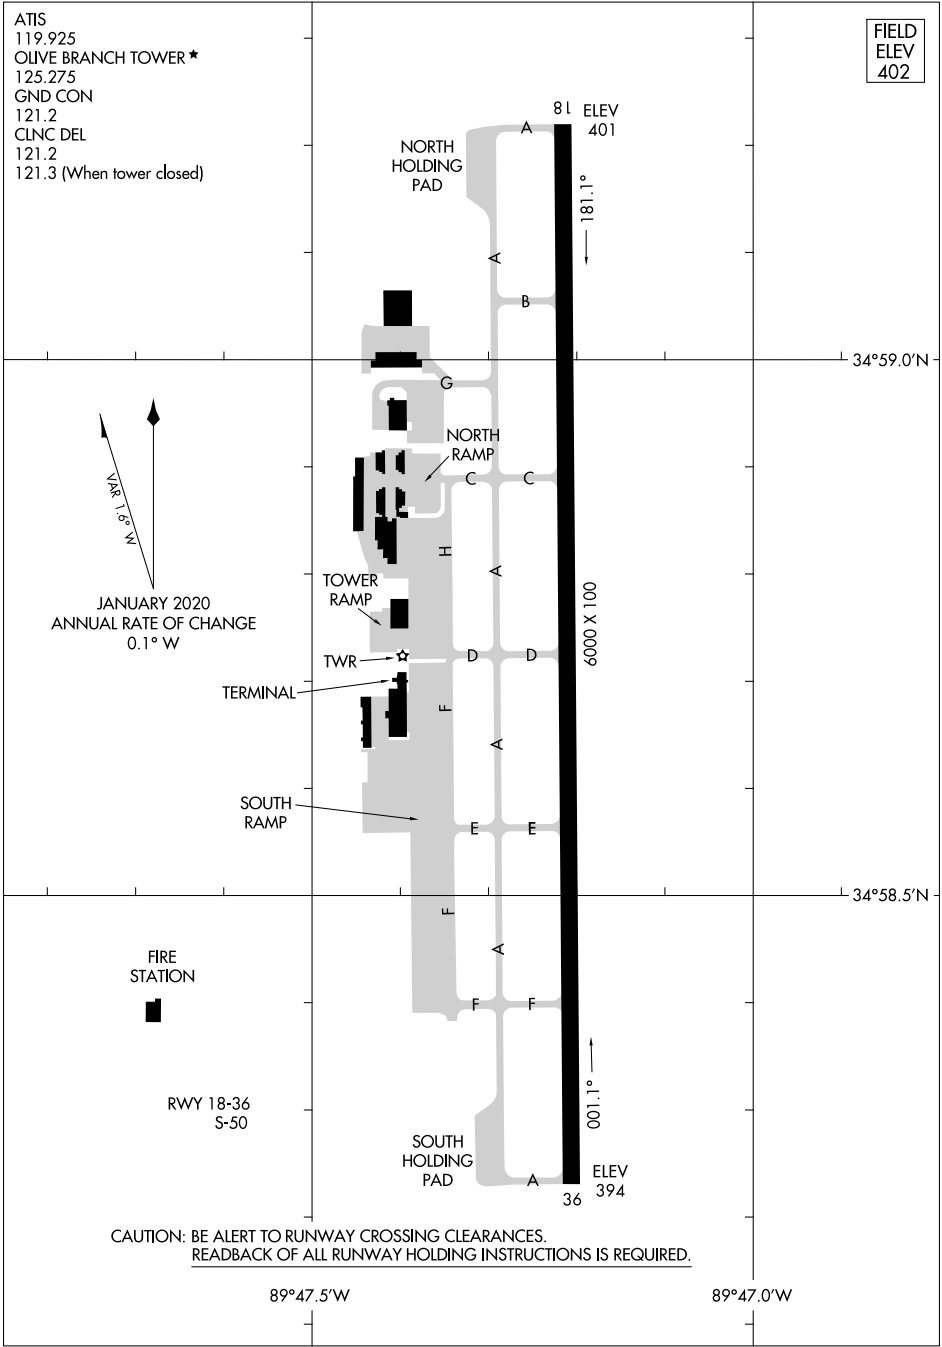

20086

AIRPORT DIAGRAM

AL-5883 (FAA)

OLIVE BRANCH (OLV)
OLIVE BRANCH, MISSISSIPPI

ATIS
 119.925
 OLIVE BRANCH TOWER ★
 125.275
 GND CON
 121.2
 CLNC DEL
 121.2
 121.3 (When tower closed)

FIELD
 ELEV
 402

SC-4, 08 OCT 2020 to 05 NOV 2020

SC-4, 08 OCT 2020 to 05 NOV 2020

CAUTION: BE ALERT TO RUNWAY CROSSING CLEARANCES.
 READBACK OF ALL RUNWAY HOLDING INSTRUCTIONS IS REQUIRED.

AIRPORT DIAGRAM

20086

OLIVE BRANCH, MISSISSIPPI
OLIVE BRANCH (OLV)