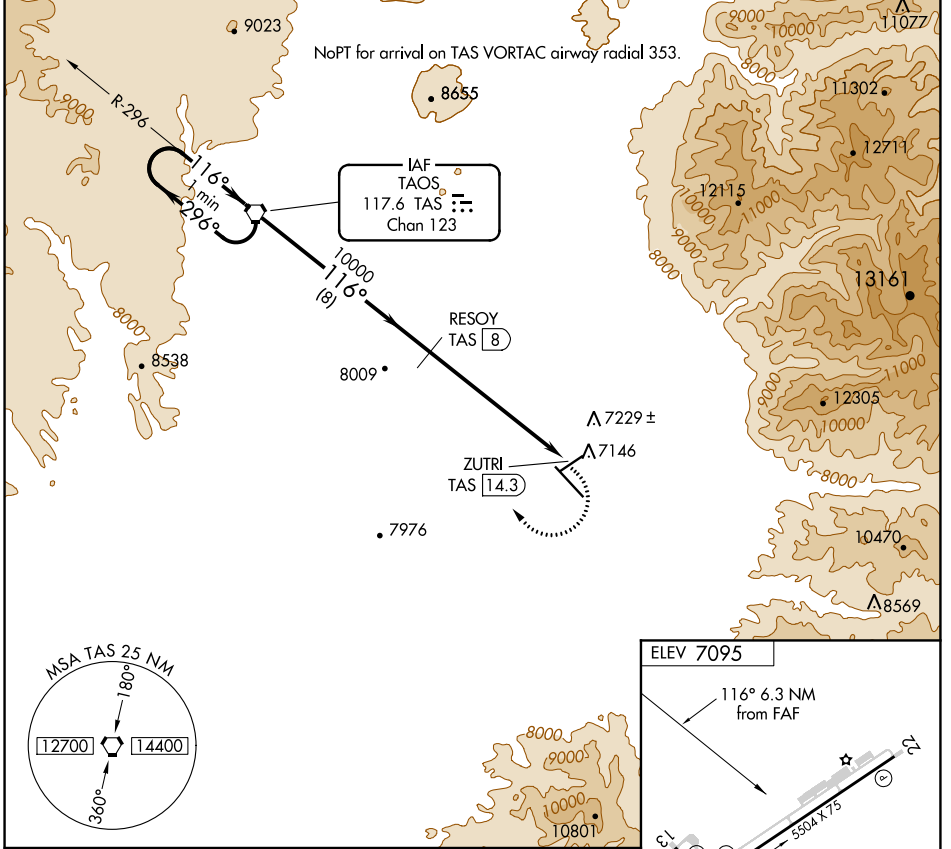

VORTAC TAS 117.6 Chan 123	APP CRS 116°	Rwy Idg TDZE Apt Elev	N/A N/A 7095
---	------------------------	-----------------------------	---------------------------

VOR/DME-B
TAOS RGNL (SKX)

MISSED APPROACH: Climbing right turn to 12000 direct TAS VORTAC and hold.

AWOS-3PT 132.975	ALBUQUERQUE CENTER 132.8 346.35	UNICOM 122.8 (CTAF) 0
----------------------------	---	---------------------------------

CATEGORY	A	B	C	D
CIRCLING	8000-1¼	905 (1000-1¼)	8000-2¾	8020-3
			905 (1000-2¾)	925 (1000-3)

SW-1, 08 OCT 2020 to 05 NOV 2020

SW-1, 08 OCT 2020 to 05 NOV 2020