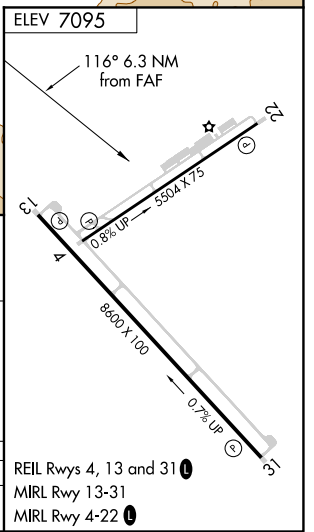

VORTAC TAS 117.6 Chan 123	APP CRS 116°	Rwy Idg TDZE Apt Elev	N/A N/A 7095
---	------------------------	-----------------------------	---------------------------

VOR/DME-B
TAOS RGNL (SKX)

MISSED APPROACH: Climbing right turn to 12000 direct TAS VORTAC and hold.

AWOS-3PT 132.975	ALBUQUERQUE CENTER 132.8 346.35	UNICOM 122.8 (CTAF) 0
----------------------------	---	---------------------------------

CATEGORY	A	B	C	D
CIRCLING	8000-1¼	905 (1000-1¼)	8000-2¾	8020-3
			905 (1000-2¾)	925 (1000-3)