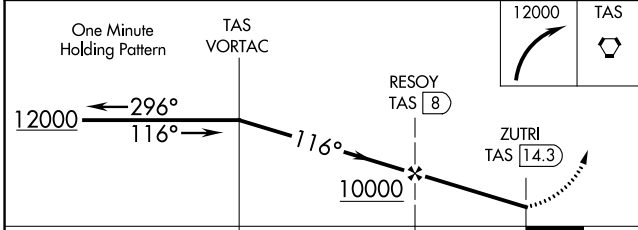

VORTAC TAS 117.6 Chan 123	APP CRS 116°	Rwy Idg TDZE Apt Elev	N/A N/A 7095
---	------------------------	-----------------------------	---------------------------

VOR/DME-B
TAOS RGNL (SKX)

MISSED APPROACH: Climbing right turn to 12000 direct TAS VORTAC and hold.

AWOS-3PT 132.975	ALBUQUERQUE CENTER 132.8 346.35	UNICOM 122.8 (CTAF) 0
----------------------------	---	---------------------------------

CATEGORY	A	B	C	D
CIRCLING	8000-1¼	905 (1000-1¼)	8000-2¾	8020-3
			905 (1000-2¾)	925 (1000-3)