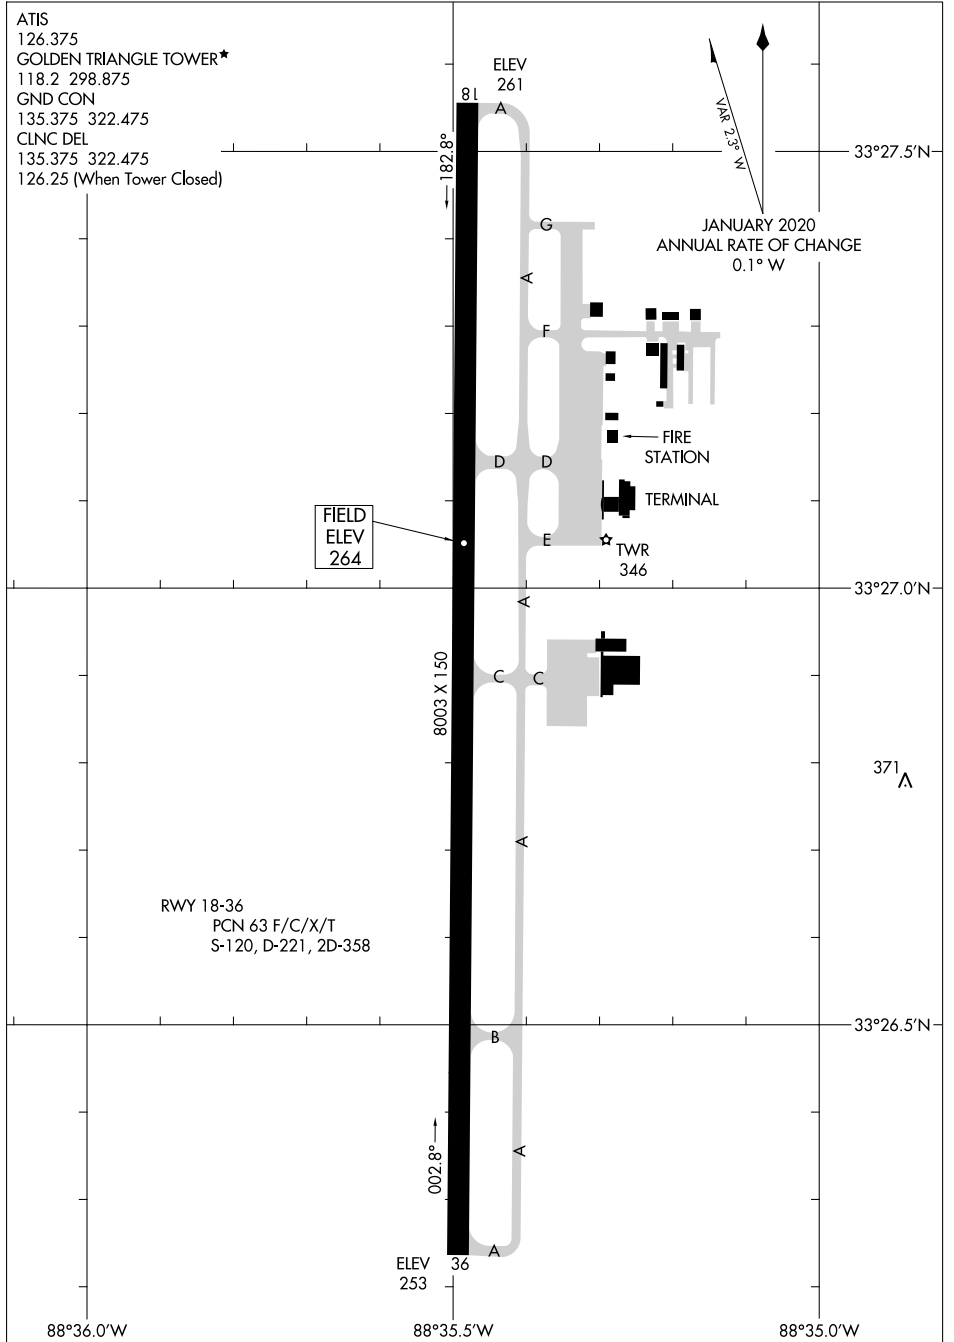

AIRPORT DIAGRAM

ATIS
 126.375
 GOLDEN TRIANGLE TOWER*
 118.2 298.875
 GND CON
 135.375 322.475
 CLNC DEL
 135.375 322.475
 126.25 (When Tower Closed)

SC-4, 08 OCT 2020 to 05 NOV 2020

SC-4, 08 OCT 2020 to 05 NOV 2020

AIRPORT DIAGRAM