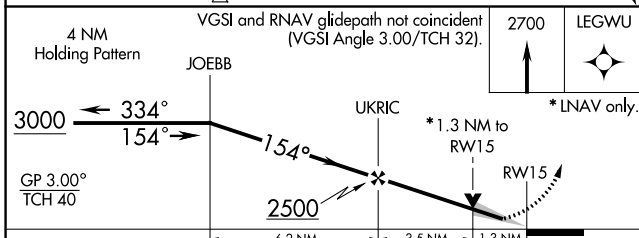

WAAS CH 40116 W15A	APP CRS 154°	Rwy Idg 4000 TDZE 928 Apt Elev 928
---------------------------------	------------------------	---

RNAV (GPS) RWY 15

KNOXVILLE MUNI (OXV)

⚠ DME/DME RNP-0.3 NA. For uncompensated Baro-VNAV systems, LNAV/VNAV NA below -16°C (4°F) or above 54°C (130°F). Baro-VNAV and VDP NA when using Pella altimeter setting. When local altimeter setting not received, use Pella altimeter setting and increase all DA 29 feet, all MDA 40 feet and LNAV/VNAV all Cats visibility ¼ mile.

⚠ MISSED APPROACH: Climb to 2700 direct LEGWU and hold.

AWOS-3 119.775	DES MOINES APP CON 123.9 307.15	UNICOM 122.8 (CTAF) 0
--------------------------	---	---------------------------------

CATEGORY	A	B	C	D
LPV DA	1242-1¼	314 (400-1¼)		NA
LNAV/VNAV DA	1299-1¼	371 (400-1¼)		NA
LNAV MDA	1360-1	432 (500-1)		NA
CIRCLING	1480-1	552 (600-1)		NA