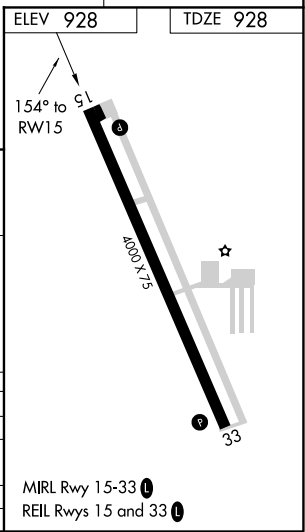

WAAS CH 40116 W15A	APP CRS 154°	Rwy Idg 4000 TDZE 928 Apt Elev 928
---------------------------------	------------------------	---

RNAV (GPS) RWY 15

KNOXVILLE MUNI (OXV)

⚠ DME/DME RNP-0.3 NA. For uncompensated Baro-VNAV systems, LNAV/VNAV NA below -16°C (4°F) or above 54°C (130°F). Baro-VNAV and VDP NA when using Pella altimeter setting. When local altimeter setting not received, use Pella altimeter setting and increase all DA 29 feet, all MDA 40 feet and LNAV/VNAV all Cats visibility ¼ mile.

⚠ MISSED APPROACH: Climb to 2700 direct LEGWU and hold.

AWOS-3 119.775	DES MOINES APP CON 123.9 307.15	UNICOM 122.8 (CTAF) 0
--------------------------	---	---------------------------------

CATEGORY	A	B	C	D
LPV DA	1242-1¼	314 (400-1¼)		NA
LNAV/VNAV DA	1299-1¼	371 (400-1¼)		NA
LNAV MDA	1360-1	432 (500-1)		NA
CIRCLING	1480-1	552 (600-1)		NA