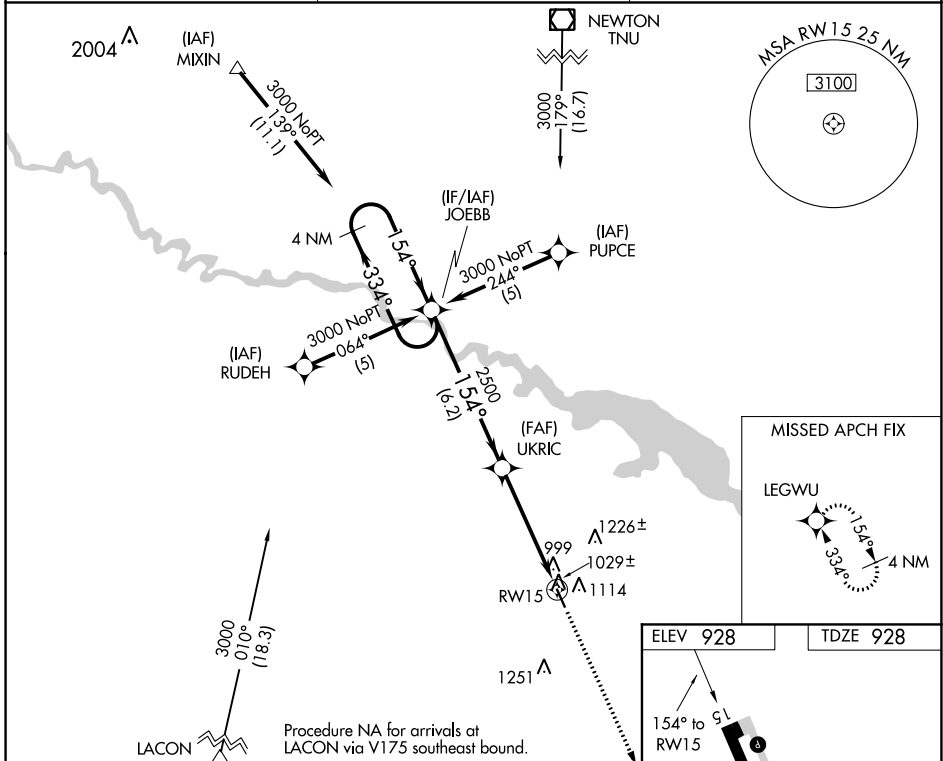

WAAS CH 40116 W15A	APP CRS 154°	Rwy Idg 4000 TDZE 928 Apt Elev 928
---------------------------------	------------------------	---

RNAV (GPS) RWY 15

KNOXVILLE MUNI (OXV)

⚠ DME/DME RNP-0.3 NA. For uncompensated Baro-VNAV systems, LNAV/VNAV NA below -16°C (4°F) or above 54°C (130°F). Baro-VNAV and VDP NA when using Pella altimeter setting. When local altimeter setting not received, use Pella altimeter setting and increase all DA 29 feet, all MDA 40 feet and LNAV/VNAV all Cats visibility ¼ mile.

⚠ MISSED APPROACH: Climb to 2700 direct LEGWU and hold.

AWOS-3 119.775	DES MOINES APP CON 123.9 307.15	UNICOM 122.8 (CTAF) 0
--------------------------	---	---------------------------------

CATEGORY	A	B	C	D
LPV DA	1242-1¼	314 (400-1¼)		NA
LNAV/VNAV DA	1299-1¼	371 (400-1¼)		NA
LNAV MDA	1360-1	432 (500-1)		NA
CIRCLING	1480-1	552 (600-1)		NA

NC-3, 08 OCT 2020 to 05 NOV 2020

NC-3, 08 OCT 2020 to 05 NOV 2020