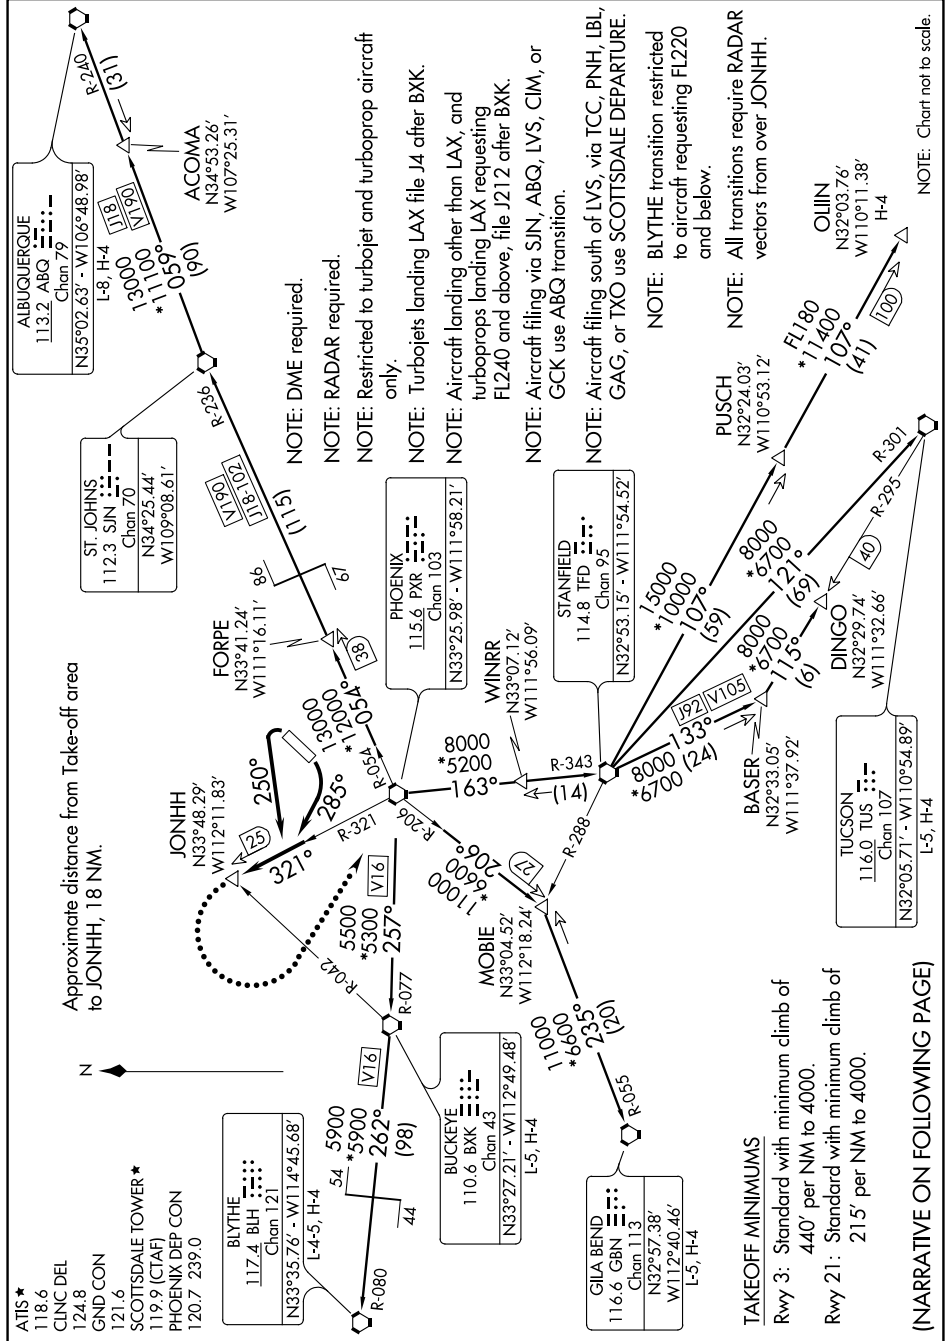

# SCOTTSDALE SEVEN DEPARTURE

AL-5651 (FAA)

SCOTTSDALE (SDL)  
SCOTTSDALE, ARIZONA

0200 \ 08 OCT 2020 to 05 NOV 2020 '7-W

SW-4, 08 OCT 2020 to 05 NOV 2020

# SCOTTSDALE SEVEN DEPARTURE

SCOTTSDALE, ARIZONA  
SCOTTSDALE (SDL)

(NARRATIVE ON FOLLOWING PAGE)