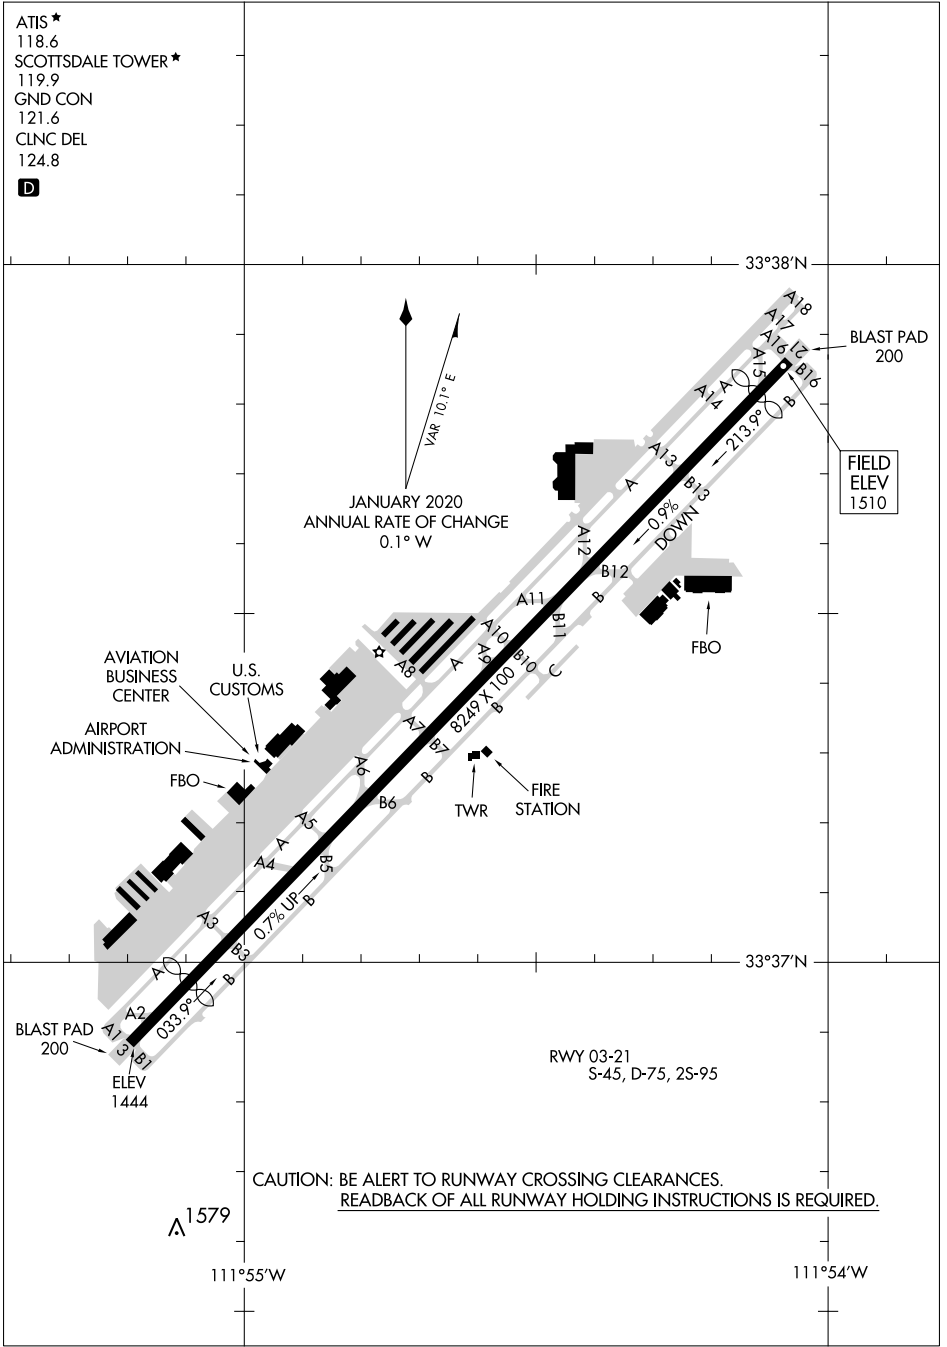

AIRPORT DIAGRAM

AL-5651 (FAA)

SCOTTSDALE (SDL)
SCOTTSDALE, ARIZONA

ATIS ★
 118.6
 SCOTTSDALE TOWER ★
 119.9
 GND CON
 121.6
 CLNC DEL
 124.8

D

SW-4, 08 OCT 2020 to 05 NOV 2020

SW-4, 08 OCT 2020 to 05 NOV 2020

AIRPORT DIAGRAM

SCOTTSDALE, ARIZONA
SCOTTSDALE (SDL)