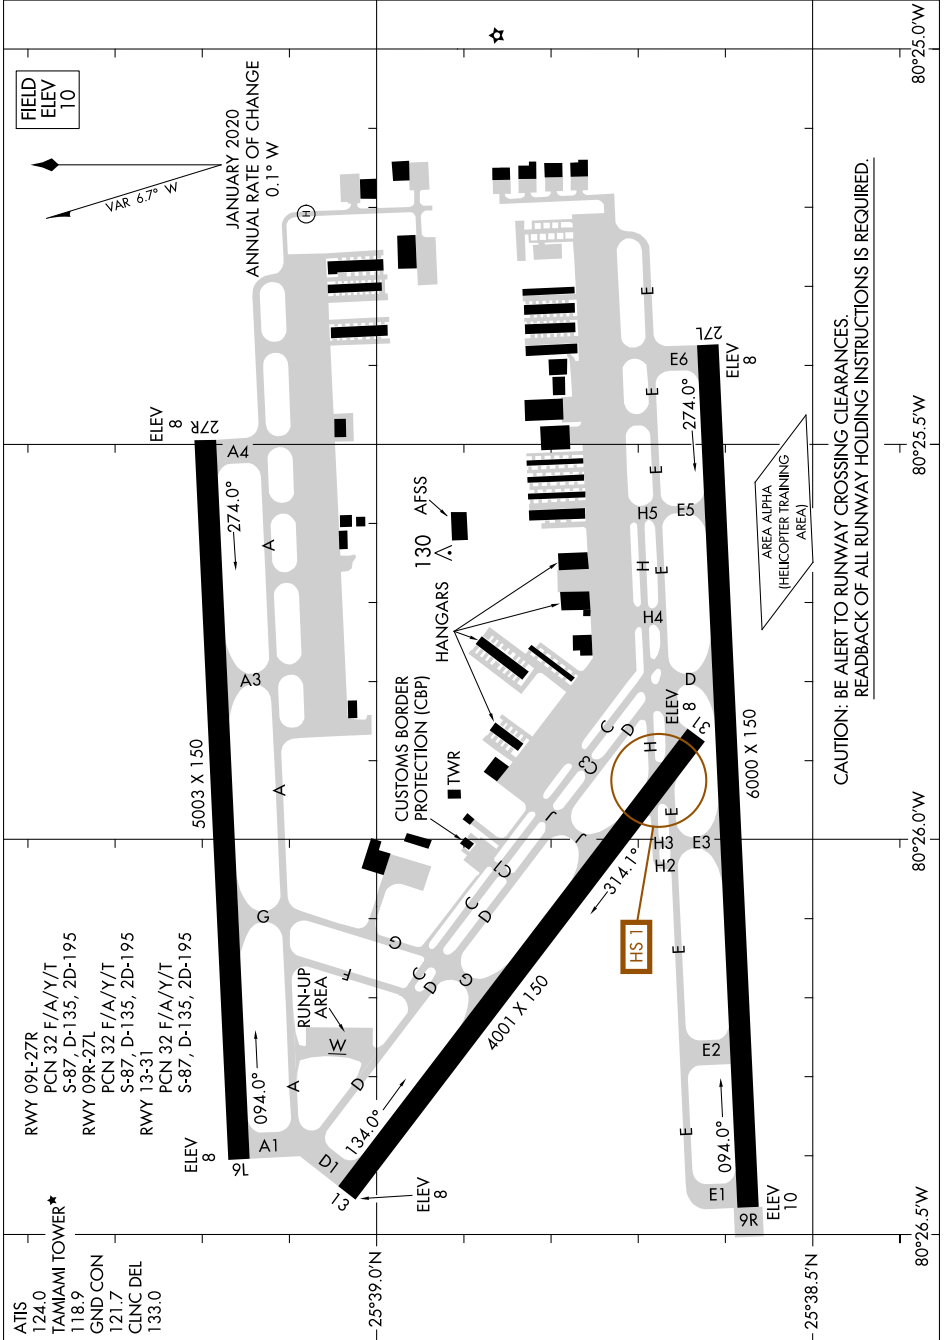

# AIRPORT DIAGRAM

AL-5349 (FAA)

MIAMI EXECUTIVE (TMB)  
MIAMI, FLORIDA

SE-3, 08 OCT 2020 to 05 NOV 2020

CAUTION: BE ALERT TO RUNWAY CROSSING CLEARANCES.  
READBACK OF ALL RUNWAY HOLDING INSTRUCTIONS IS REQUIRED.

# AIRPORT DIAGRAM

MIAMI, FLORIDA  
MIAMI EXECUTIVE (TMB)

SE-3, 08 OCT 2020 to 05 NOV 2020