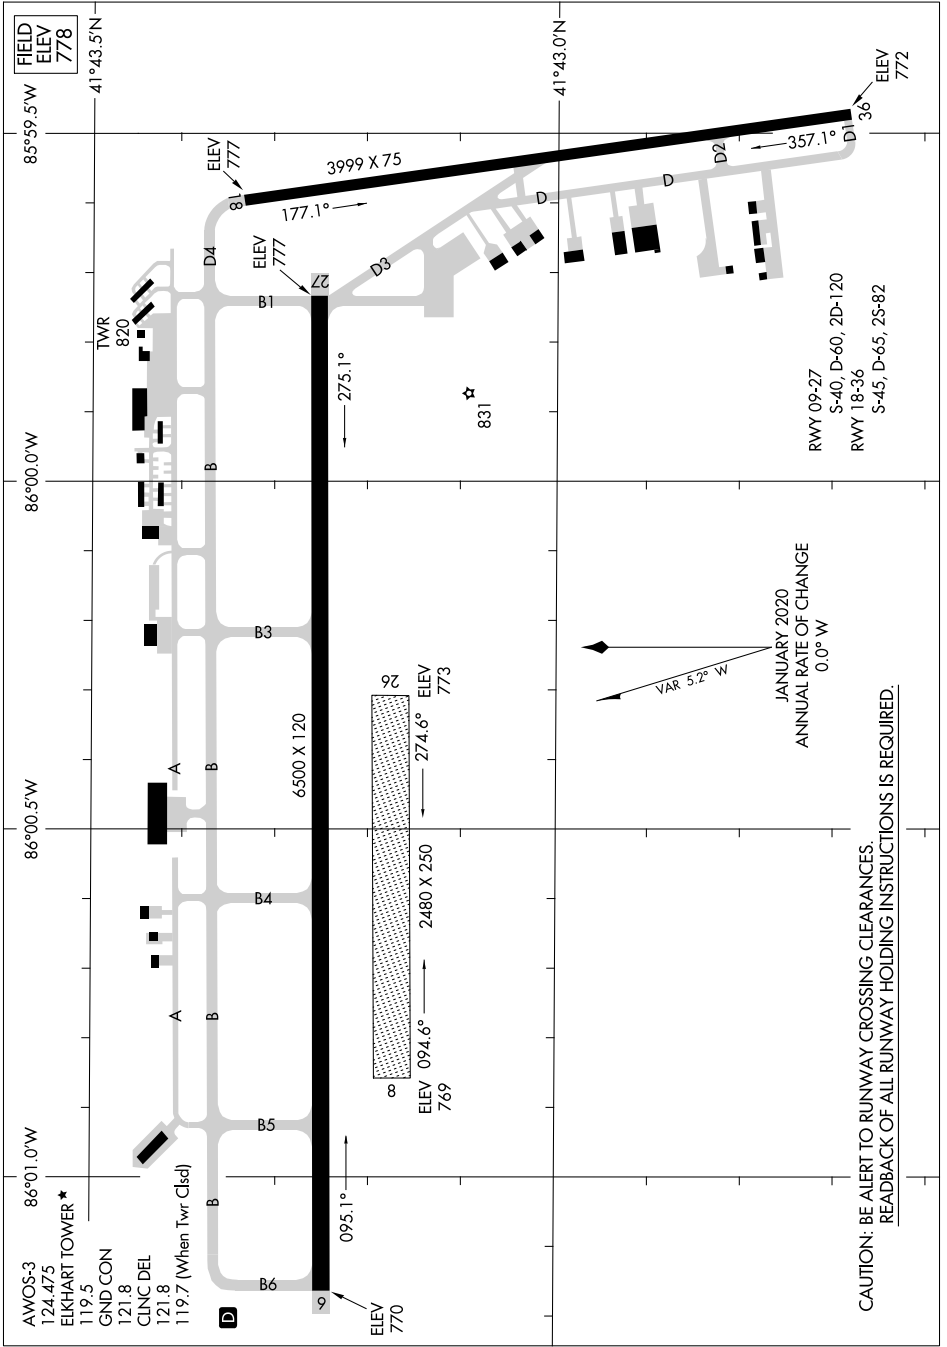

AIRPORT DIAGRAM

AL-5287 (FAA)

ELKHART MUNI (EKM)
ELKHART, INDIANA

EC-2, 08 OCT 2020 to 05 NOV 2020

EC-2, 08 OCT 2020 to 05 NOV 2020

AIRPORT DIAGRAM

ELKHART, INDIANA
ELKHART MUNI (EKM)