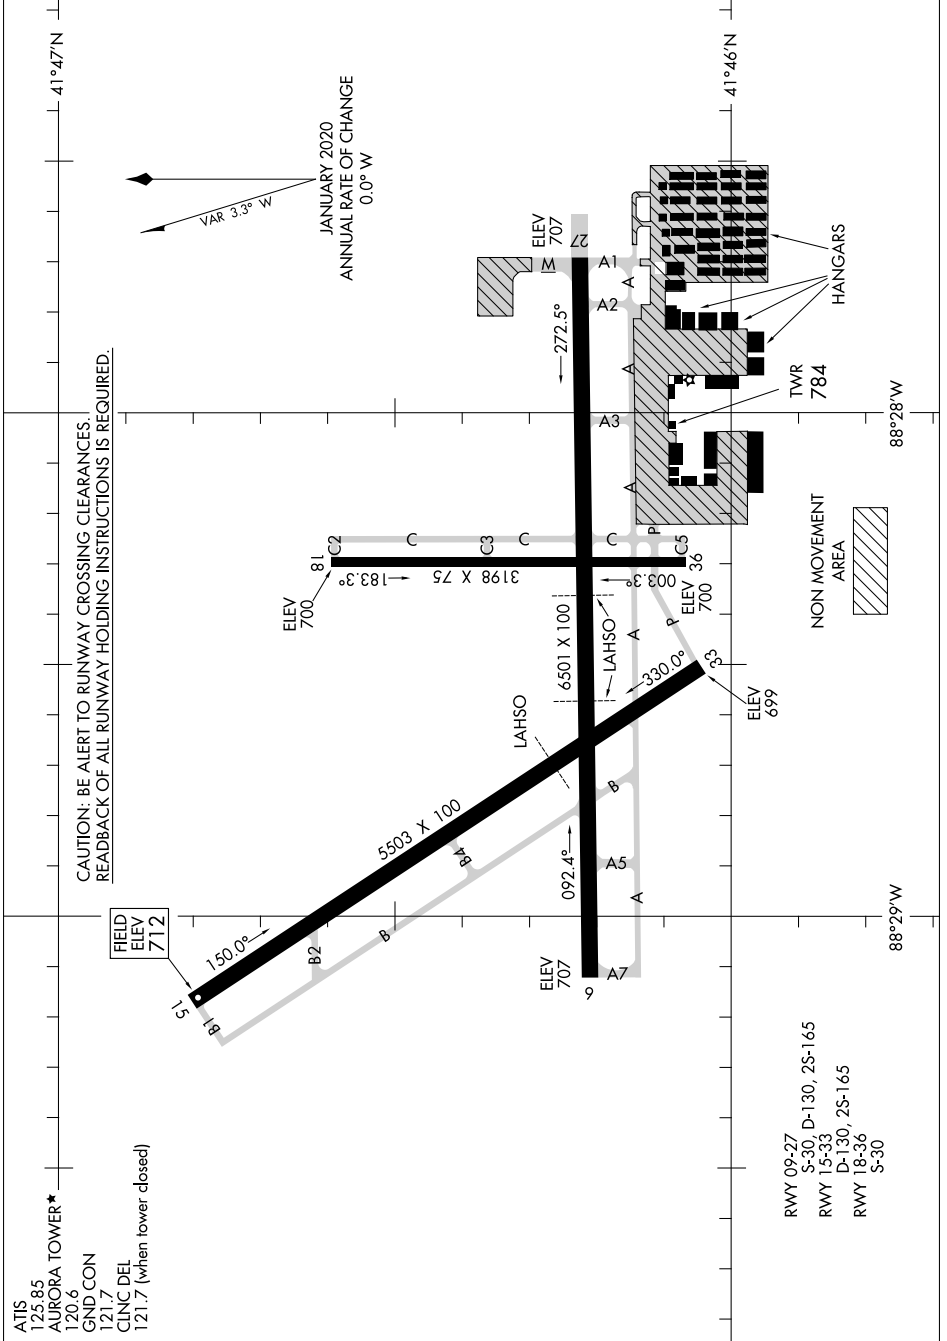

# AIRPORT DIAGRAM

AL-5103 (FAA)

AURORA MUNI (ARR)  
CHICAGO/AURORA, ILLINOIS

EC-3, 08 OCT 2020 to 05 NOV 2020

88°28'W

88°29'W

EC-3, 08 OCT 2020 to 05 NOV 2020

# AIRPORT DIAGRAM

CHICAGO/AURORA, ILLINOIS  
AURORA MUNI (ARR)