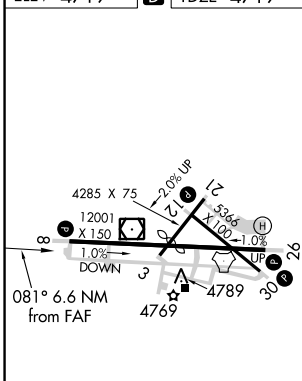

TACAN ARH Chan 53 (111.6)	APP CRS 081°	Rwy Idg TDZE Apt Elev	12001 4719 4719
--	------------------------	-----------------------------	--

TACAN RWY 8

SIERRA VISTA MUNI-LIBBY AAF (FHU)

ASR/PAR Circling NA south of Rws 8 and 30.

MISSED APPROACH: Climb to 5500 then climbing left turn to 9500 on ARH R-018 to TOMBS INT/DUG 36 DME and hold.

ATIS 134.75 263.025	LIBBY AAF GCA* 127.05 254.35	LIBBY TOWER* 124.95 (CTAF) 284.75	GND CON 121.7 268.7	UNICOM 122.95
-------------------------------	--	---	-------------------------------	-------------------------

ELEV 4719	D	TDZE 4719
-----------	----------	-----------

CATEGORY	A	B	C	D	E
S-8	5260-1 541 (600-1)	5260-1½ 541 (600-1½)	5260-1¾ 541 (600-1¾)	5260-2 541 (600-2)	5260-2 541 (600-2)
CIRCLING	5260-1 541 (600-1)	5260-1½ 541 (600-1½)	5280-2 561 (600-2)		