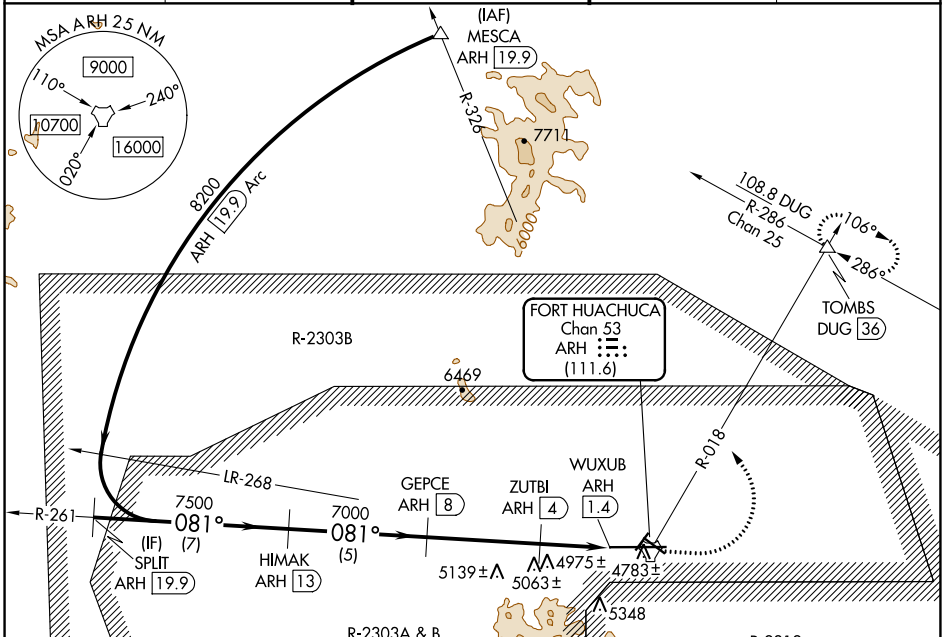

TACAN ARH Chan 53 (111.6)	APP CRS 081°	Rwy Idg TDZE Apt Elev	12001 4719 4719
--	------------------------	-----------------------------	--

TACAN RWY 8

SIERRA VISTA MUNI-LIBBY AAF (FHU)

ASR/PAR Circling NA south of Rws 8 and 30.

MISSED APPROACH: Climb to 5500 then climbing left turn to 9500 on ARH R-018 to TOMBS INT/DUG 36 DME and hold.

ATIS 134.75 263.025	LIBBY AAF GCA* 127.05 254.35	LIBBY TOWER* 124.95 (CTAF) 284.75	GND CON 121.7 268.7	UNICOM 122.95
-------------------------------	--	---	-------------------------------	-------------------------

ELEV 4719	D	TDZE 4719
-----------	----------	-----------

CATEGORY	A	B	C	D	E
S-8	5260-1 541 (600-1)	5260-1½ 541 (600-1½)	5260-1¾ 541 (600-1¾)	5260-2 541 (600-2)	5260-2 541 (600-2)
CIRCLING	5260-1 541 (600-1)	5260-1½ 541 (600-1½)	5280-2 561 (600-2)		

SW-4, 08 OCT 2020 to 05 NOV 2020

SW-4, 08 OCT 2020 to 05 NOV 2020