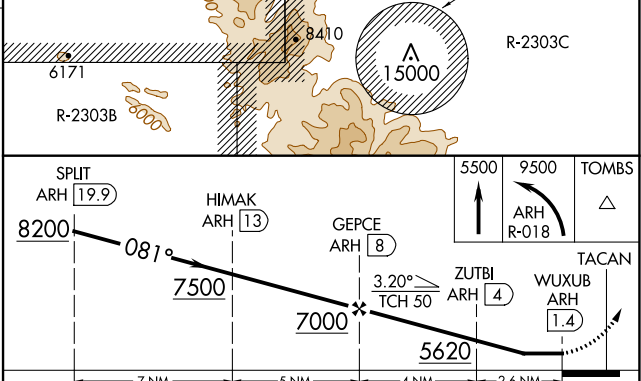

CATEGORY	A	B	C	D	E
S-8	5260-1 541 (600-1)	5260-1½ 541 (600-1½)	5260-1¾ 541 (600-1¾)	5260-2 541 (600-2)	5260-2 541 (600-2)
CIRCLING	5260-1 541 (600-1)	5260-1½ 541 (600-1½)	5280-2 561 (600-2)		

SW-4, 08 OCT 2020 to 05 NOV 2020

SW-4, 08 OCT 2020 to 05 NOV 2020