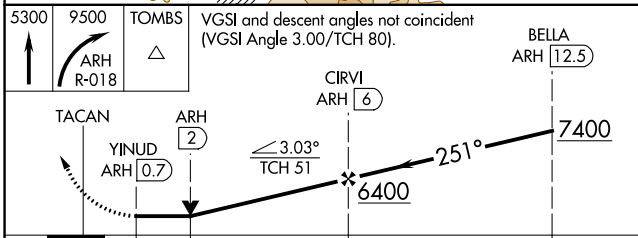

TACAN ARH Chan 53 (111.6)	APP CRS 251°	Rwy Idg 12001 TDZE 4629 Apt Elev 4719

TACAN RWY 26

SIERRA VISTA MUNI-LIBBY AAF (FHU)

Circling NA south of Rwy 8 and 30. ASR/PAR	MISSED APPROACH: Climb to 5300 then climbing right turn to 9500 on ARH R-018 to TOMBS INT/DUG 36 DME and hold.

ATIS 134.75 263.025	LIBBY AAF GCA★ 127.05 254.35	LIBBY TOWER★ 124.95 (CTAF) 284.75	GND CON 121.7 268.7	UNICOM 122.95

SW-4, 08 OCT 2020 to 05 NOV 2020

SW-4, 08 OCT 2020 to 05 NOV 2020

ELEV 4719	D	TDZE 4629

CATEGORY	A	B	C	D	E
S-26	5100-1 471 (400-1)	471 (400-1)	5100-1¼ 471 (400-1¼)	5100-1½ 471 (400-1½)	5100-1¾ 471 (400-1¾)
CIRCLING	5160-1 441 (500-1)	5180-1 461 (500-1)	5180-1½ 461 (500-1½)	5280-2	561 (600-2)

HIRL Rwy 8-26 **1**
MIRL Rwy 3-21 and 12-30 **1**