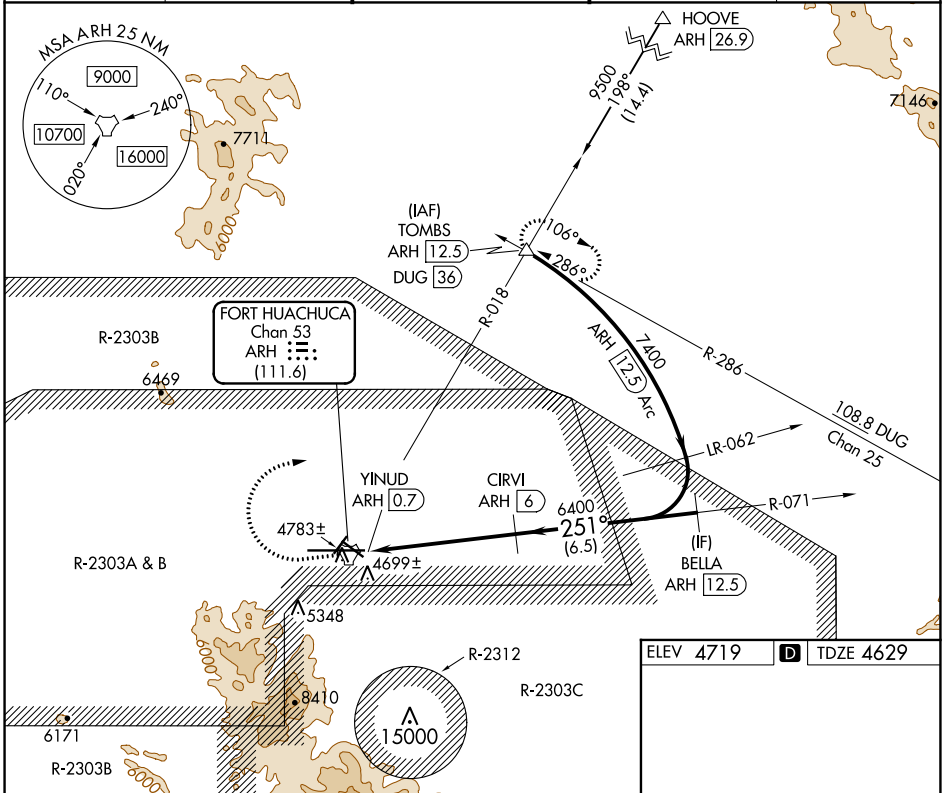

TACAN ARH Chan <b>53</b> <b>(111.6)</b>	APP CRS <b>251°</b>	Rwy Idg <b>12001</b> TDZE <b>4629</b> Apt Elev <b>4719</b>
---	------------------------	--

# TACAN RWY 26

SIERRA VISTA MUNI-LIBBY AAF (FHU)

<p>Circling NA south of Rwy 8 and 30. ASR/PAR</p>	<p>MISSED APPROACH: Climb to 5300 then climbing right turn to 9500 on ARH R-018 to TOMBS INT/DUG 36 DME and hold.</p>
---	---

SW-4, 08 OCT 2020 to 05 NOV 2020

SW-4, 08 OCT 2020 to 05 NOV 2020

ELEV 4719	<b>D</b>	TDZE 4629
-----------	----------	-----------

CATEGORY	A	B	C	D	E
S-26	5100-1 471 (400-1)	471 (400-1)	5100-1¼ 471 (400-1¼)	5100-1½ 471 (400-1½)	5100-1¾ 471 (400-1¾)
CIRCLING	5160-1 441 (500-1)	5180-1 461 (500-1)	5180-1½ 461 (500-1½)	5280-2	561 (600-2)