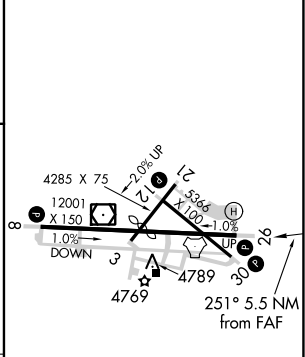

# TACAN RWY 26

SIERRA VISTA MUNI-LIBBY AAF (FHU)

<p>Circling NA south of Rwy 8 and 30. ASR/PAR</p>	<p>MISSED APPROACH: Climb to 5300 then climbing right turn to 9500 on ARH R-018 to TOMBS INT/DUG 36 DME and hold.</p>
---	---

<p>ATIS <b>134.75 263.025</b></p>	<p>LIBBY AAF GCA★ <b>127.05 254.35</b></p>	<p>LIBBY TOWER★ <b>124.95 (CTAF) 284.75</b></p>	<p>GND CON <b>121.7 268.7</b></p>	<p>UNICOM <b>122.95</b></p>
---------------------------------------	--	---	---------------------------------------	---------------------------------

SW-4, 08 OCT 2020 to 05 NOV 2020

SW-4, 08 OCT 2020 to 05 NOV 2020

ELEV 4719	<b>D</b>	TDZE 4629
-----------	----------	-----------

CATEGORY	A	B	C	D	E
S-26	5100-1 471 (400-1)	471 (400-1)	5100-1¼ 471 (400-1¼)	5100-1½ 471 (400-1½)	5100-1¾ 471 (400-1¾)
CIRCLING	5160-1 441 (500-1)	5180-1 461 (500-1)	5180-1½ 461 (500-1½)	5280-2	561 (600-2)