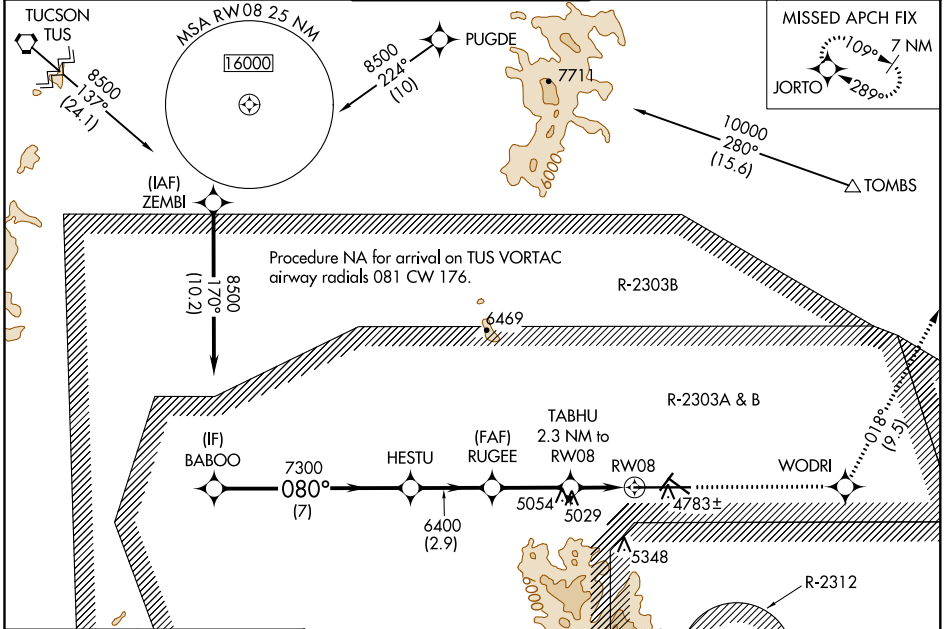

WAAS CH 82123 W08A	APP CRS 080°	Rwy Idg 12001 TDZE 4719 Apt Elev 4719
--	------------------------	--

RNAV (GPS) RWY 8

SIERRA VISTA MUNI-LIBBY AAF (FHU)

RNP APCH.		MISSED APPROACH: Climb to 9500 direct WODRI and on track 018° to JORTO and hold, continue climb-in-hold to 9500.	

ELEV 4719	D	TDZE 4719
-----------	----------	-----------

VGSi and RNAV glidepath not coincident (VGSi Angle 3.00/TCH 50).			
BABOO	HESTU	RUGEE	TABHU 2.3 NM to RW08
8500	7300	6400	*1.6 NM to RW08
GP 3.00° TCH 59		*5500	*LNAV only
	7 NM	2.9 NM	2.8 NM

CATEGORY	A	B	C	D
LPV DA		4919-¾	200 (200-¾)	
LNAV/VNAV DA		5059-1½	340 (400-1½)	
LNAV MDA	5280-1	561 (600-1)	5280-1½	561 (600-1½)
CIRCLING	5280-1	561 (600-1)	5280-1½	5280-2
			561 (600-1½)	561 (600-2)

SW-4, 08 OCT 2020 to 05 NOV 2020

SW-4, 08 OCT 2020 to 05 NOV 2020