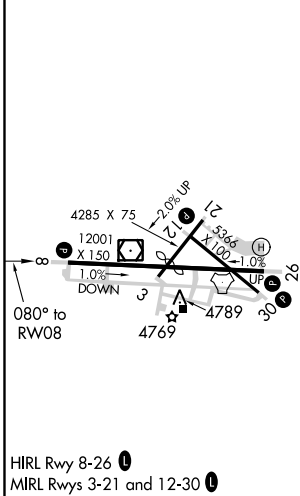

WAAS CH 82123 W08A	APP CRS 080°	Rwy Idg 12001 TDZE 4719 Apt Elev 4719
--	------------------------	--

RNAV (GPS) RWY 8

SIERRA VISTA MUNI-LIBBY AAF (FHU)

RNP APCH.		MISSED APPROACH: Climb to 9500 direct WODRI and on track 018° to JORTO and hold, continue climb-in-hold to 9500.	

ELEV 4719	D	TDZE 4719
-----------	----------	-----------

VGSi and RNAV glidepath not coincident (VGSi Angle 3.00/TCH 50).			
BABOO	HESTU	RUGEE	TABHU 2.3 NM to RW08
8500	7300	6400	*1.6 NM to RW08
GP 3.00° TCH 59		*5500	*LNAV only
	7 NM	2.9 NM	2.8 NM

CATEGORY	A	B	C	D
LPV DA		4919-¾	200 (200-¾)	
LNAV/VNAV DA		5059-1½	340 (400-1½)	
LNAV MDA	5280-1	561 (600-1)	5280-1½	561 (600-1½)
CIRCLING	5280-1	561 (600-1)	5280-1½	5280-2
			561 (600-1½)	561 (600-2)